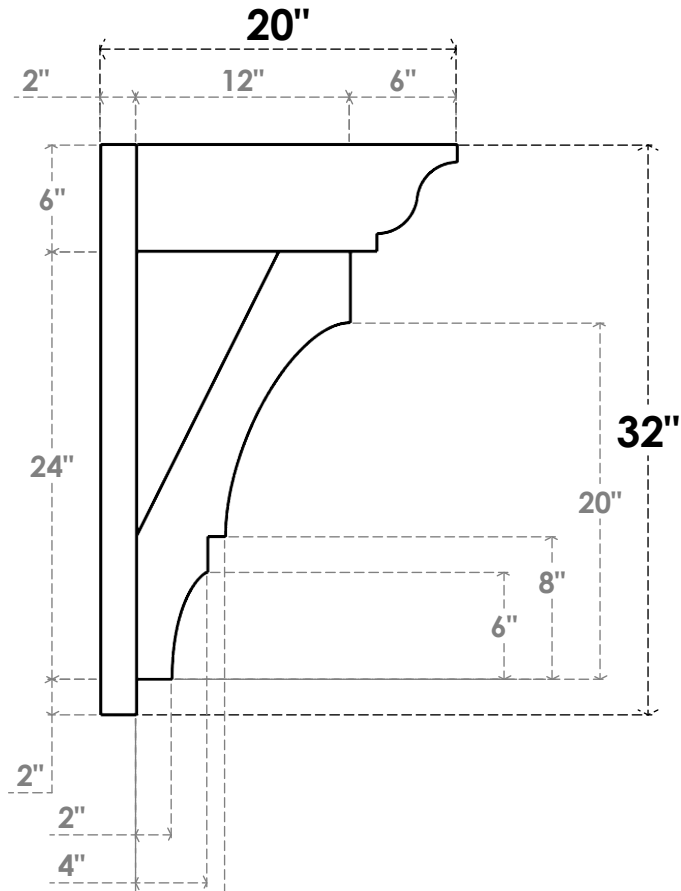

ITEM NUMBER: OUTUROC060X080X20000X32000X060X020X060BOA04RCPR

6"W TOP X 8"W BACK X 20"D X 32"H X 6"T TOP X 2"T BACK TIMBERTHANE ROUGH CEDAR BALBOA FAUX WOOD OPEN OUTLOOKER, TRADITIONAL TOP AND BLOCK BACK, 6"W CLOSED BRACE, PRIMED TAN

SIDE PROFILE

FRONT PROFILE

ISOMETRIC

GENERATED DATE : 07/05/2023

EKENA MILLWORK
2300 WEST MAIN ST.
CLARKSVILLE, TX 75426
TOLL FREE: 866-607-0453
WWW.EKENAMILLWORK.COM

NOTES

1. INSTALLATION TO BE COMPLETED IN ACCORDANCE WITH MANUFACTURER'S SPECIFICATIONS.
2. DRAWING MAY NOT BE TO SCALE
3. THIS DRAWING IS INTENDED FOR DESIGN AND PLANNING PURPOSES ONLY.
4. ALL INFORMATION CONTAINED HEREIN WAS CURRENT AT THE TIME OF DEVELOPMENT BUT MUST BE REVIEWED AND APPROVED BY THE PRODUCT MANUFACTURER TO BE CONSIDERED ACCURATE.
5. TIMBERTHANE ARCHITECTURAL PRODUCTS ARE MADE FROM HIGH DENSITY URETHANE AND COME FACTORY PRIMED