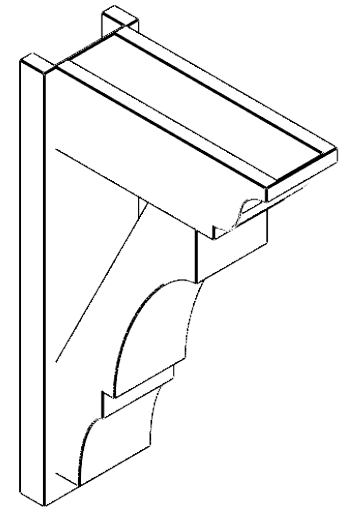

ITEM NUMBER: OUTUROC060X080X20000X32000X060X020X060BOA04RCPR

6"W TOP X 8"W BACK X 20"D X 32"H X 6"T TOP X 2"T BACK TIMBERTHANE ROUGH CEDAR BALBOA FAUX WOOD OPEN OUTLOOKER, TRADITIONAL TOP AND BLOCK BACK, 6"W CLOSED BRACE, PRIMED TAN

SIDE PROFILE

FRONT PROFILE

ISOMETRIC

GENERATED DATE : 07/05/2023

EKENA MILLWORK
2300 WEST MAIN ST.
CLARKSVILLE, TX 75426
TOLL FREE: 866-607-0453
WWW.EKENAMILLWORK.COM

NOTES

1. INSTALLATION TO BE COMPLETED IN ACCORDANCE WITH MANUFACTURER'S SPECIFICATIONS.
2. DRAWING MAY NOT BE TO SCALE
3. THIS DRAWING IS INTENDED FOR DESIGN AND PLANNING PURPOSES ONLY.
4. ALL INFORMATION CONTAINED HEREIN WAS CURRENT AT THE TIME OF DEVELOPMENT BUT MUST BE REVIEWED AND APPROVED BY THE PRODUCT MANUFACTURER TO BE CONSIDERED ACCURATE.
5. TIMBERTHANE ARCHITECTURAL PRODUCTS ARE MADE FROM HIGH DENSITY URETHANE AND COME FACTORY PRIMED