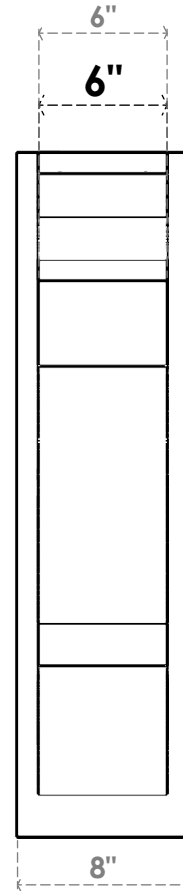

ITEM NUMBER: OUTUROC060X080X20000X32000X060X020X060BOA04RCPR

6"W TOP X 8"W BACK X 20"D X 32"H X 6"T TOP X 2"T BACK TIMBERTHANE ROUGH CEDAR BALBOA FAUX WOOD OPEN OUTLOOKER, TRADITIONAL TOP AND BLOCK BACK, 6"W CLOSED BRACE, PRIMED TAN

SIDE PROFILE

FRONT PROFILE

ISOMETRIC

GENERATED DATE : 07/05/2023

EKENA MILLWORK
2300 WEST MAIN ST.
CLARKSVILLE, TX 75426
TOLL FREE: 866-607-0453
WWW.EKENAMILLWORK.COM

NOTES

1. INSTALLATION TO BE COMPLETED IN ACCORDANCE WITH MANUFACTURER'S SPECIFICATIONS.
2. DRAWING MAY NOT BE TO SCALE
3. THIS DRAWING IS INTENDED FOR DESIGN AND PLANNING PURPOSES ONLY.
4. ALL INFORMATION CONTAINED HEREIN WAS CURRENT AT THE TIME OF DEVELOPMENT BUT MUST BE REVIEWED AND APPROVED BY THE PRODUCT MANUFACTURER TO BE CONSIDERED ACCURATE.
5. TIMBERTHANE ARCHITECTURAL PRODUCTS ARE MADE FROM HIGH DENSITY URETHANE AND COME FACTORY PRIMED