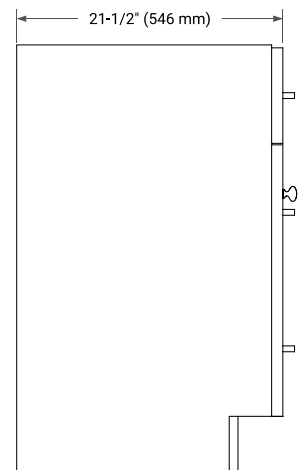

66" DOUBLE SINK BASE CABINET

BASE CABINET DIMENSIONS

66" W x 21.5" D x 34.5" H

FEATURES

- Solid wood frame & plywood panels
- Dovetail drawers and joints
- Soft closing doors & drawers

HARDWARE FINISHES*

Brushed Nickel Satin Brass Matte Black Polished Chrome

PLAN VIEW