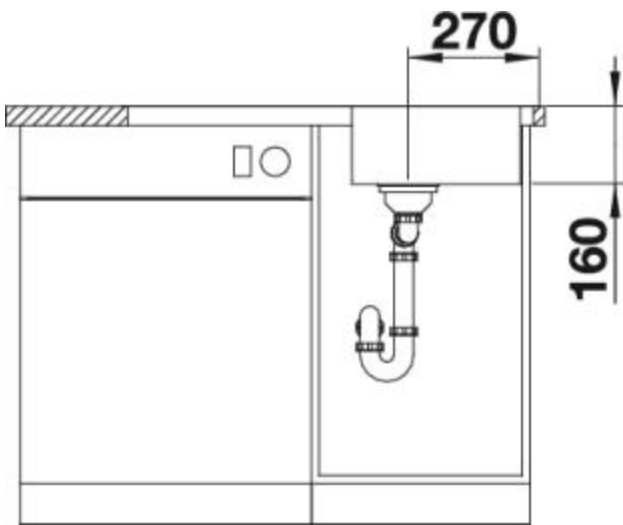

BLANCO LANTOS 45 S-IF Salto

Item No. BL453631

Pros

The comprehensive range for all kitchen worktops

- Drainer with additional overflow
- IF flat rim version for an elegant and modern rim design

Surfaces

Stainless steel
18/10

Stainless steel 18/10

Item No. BL453631

Details

Top View

Side View

Front View

Scope of supply

waste fitting with space-saving pipe, 3 1/2" basket strainer

Design tips

Cabinet Width: 45 cm

Bowl depth: 160 mm

Cut out size: 836 x 476 x R15

Universal handing

Taps

BLANCO ZENOS

chrome
BM2850CH