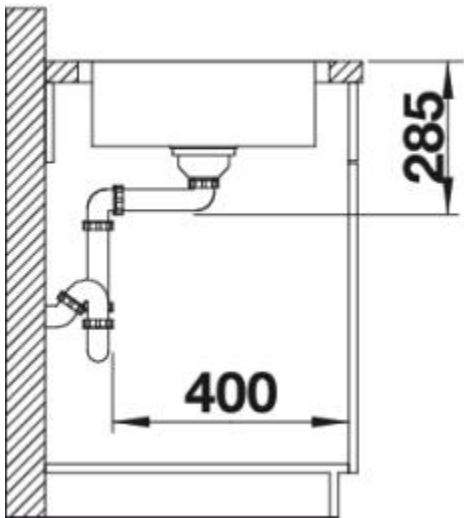

BLANCO LANTOS 45 S-IF Salto

Item No. BL453631

Pros

The comprehensive range for all kitchen worktops

- Drainer with additional overflow
- IF flat rim version for an elegant and modern rim design

Surfaces

Stainless steel
18/10

Stainless steel 18/10

Item No. BL453631

Details

Top View

Side View

Front View

Scope of supply

waste fitting with space-saving pipe, 3 1/2" basket strainer

Design tips

Cabinet Width: 45 cm

Bowl depth: 160 mm

Cut out size: 836 x 476 x R15

Universal handing

Taps

BLANCO ZENOS

chrome
BM2850CH