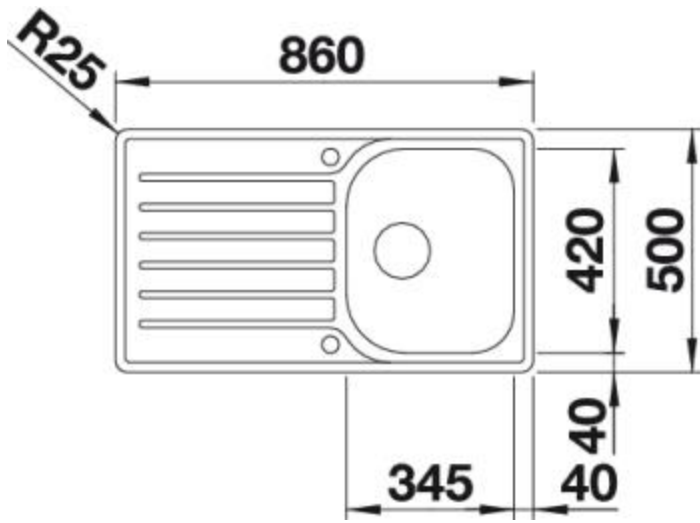

BLANCO LANTOS 45 S-IF Salto

Item No. BL453631

Pros

The comprehensive range for all kitchen worktops

- Drainer with additional overflow
- IF flat rim version for an elegant and modern rim design

Surfaces

Stainless steel
18/10

Stainless steel 18/10

Item No. BL453631

Details

Top View

Side View

Front View

Scope of supply

waste fitting with space-saving pipe, 3 1/2" basket strainer

Design tips

Cabinet Width: 45 cm

Bowl depth: 160 mm

Cut out size: 836 x 476 x R15

Universal handing

Taps

BLANCO ZENOS

chrome
BM2850CH