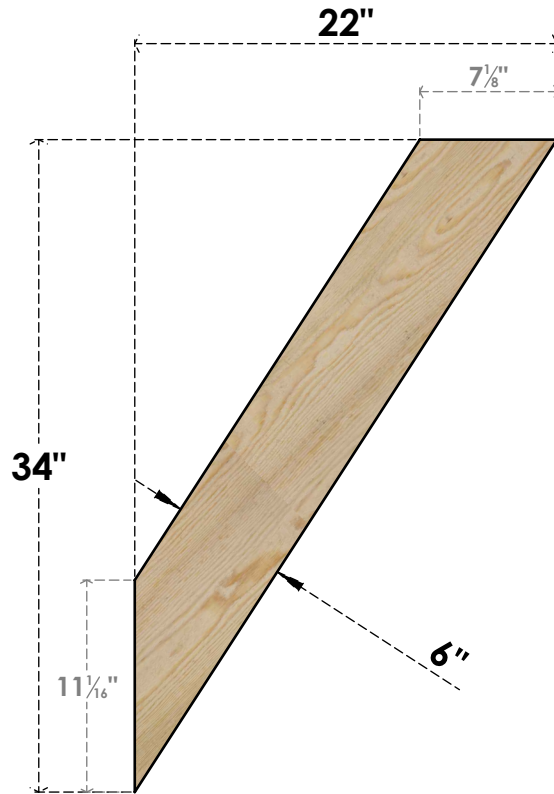

BRC06X22X34TRA00RDF

6"W X 22"D X 34"H TRADITIONAL ROUGH SAWN BRACE, DOUGLAS FIR

SIDE

FRONT

EKENA MILLWORK
2300 WEST MAIN ST.
CLARKSVILLE, TX 75426
TOLL FREE: 866-607-0453
WWW.EKENAMILLWORK.COM

NOTES

1. INSTALLATION TO BE COMPLETED IN ACCORDANCE WITH MANUFACTURER'S SPECIFICATIONS.
2. DRAWING MAY NOT BE TO SCALE
3. THIS DRAWING IS INTENDED FOR DESIGN AND PLANNING PURPOSES ONLY.
4. ALL INFORMATION CONTAINED HEREIN WAS CURRENT AT THE TIME OF DEVELOPMENT BUT MUST BE REVIEWED AND APPROVED BY THE PRODUCT MANUFACTURER TO BE CONSIDERED ACCURATE.
5. PRODUCTS ARE NOT KILN DRIED. THIS ITEM IS UNIQUE AND WILL CONTAIN THE NATURAL VARIATIONS THAT THE WOOD SPECIES OFFERS. THIS MAY RESULT IN VARIATIONS UP TO 1/4"