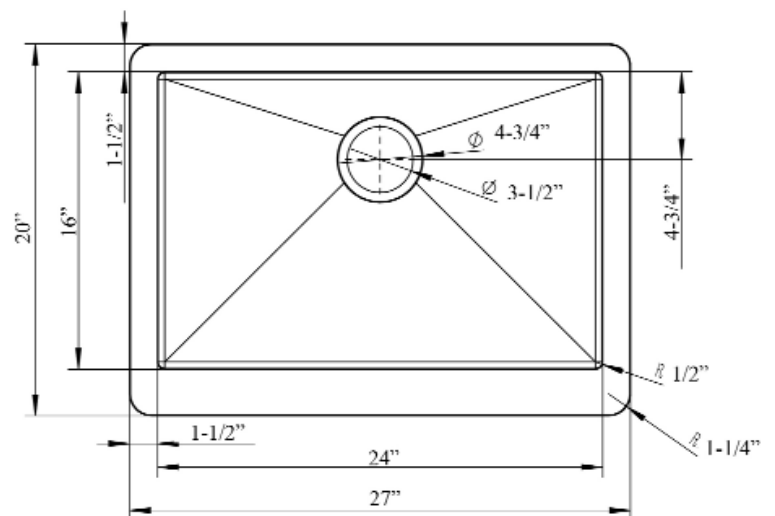

# 27" ADELPHIA SINGLE BOWL FARMER SINK

Cat. No  
FSSSB2002-SS

W: 27"  
D: 20"  
H: 10-1/2"

**\*Please do NOT cut hole without template or actual product.**

### Interior Dimensions:

Basin Interior: 24" W x 16" D  
Basin Depth: 10"

### Features:

- ▶ Solid 16 gauge, 304 grade metal construction
- ▶ Coating and pads for sound insulation
- ▶ Tight radius corners
- ▶ Template included
- ▶ Easy maintenance with matte finish
- ▶ Rim width is 1-1/2"
- ▶ Drain is 3-1/2"
- ▶ Wire grid available to purchase separately, **FSSSB2002-Wire**

Dimensions of fixture are nominal and may vary within the range of tolerances established by ANSI Standard A112.19.2. Dimensions and specifications subject to change without notice.