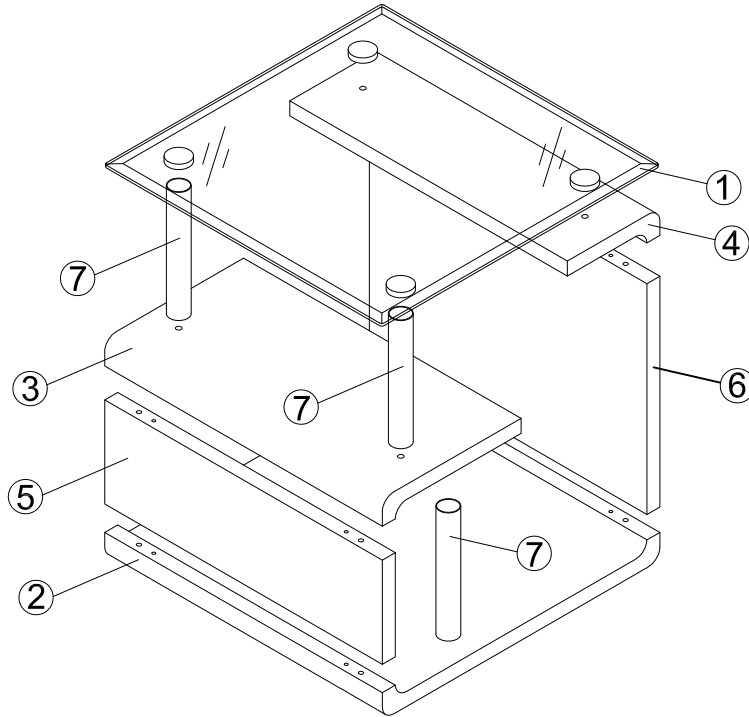

How to Assemble:

STEP 1.

Exploded View