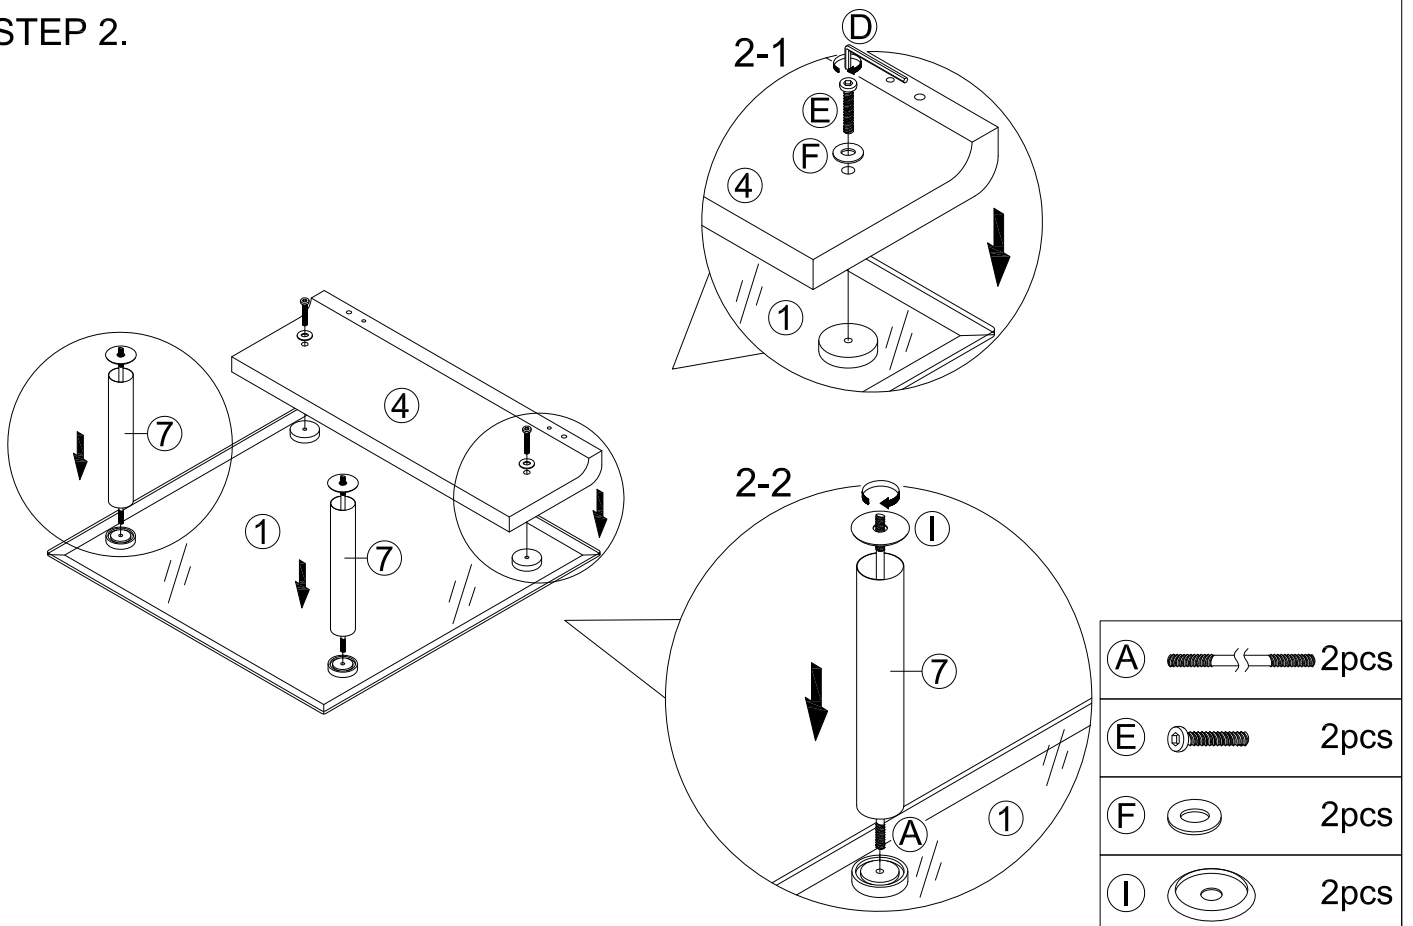

How to Assemble:

STEP 1.

Exploded View

STEP 2.