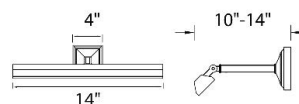

WAC LIGHTING

Hemmingway

Picture Light 2700K

Fixture Type: _____

Catalog Number: _____

Project: _____

Location: _____

Model & Size	Color Temp	Finish	LED Watts	LED Lumens	Delivered Lumens
PL-LED14 14"	2700K	BB Burnished Brass	9W	595	302
PL-LED24 24"		PN Polished Nickel RB Rubbed Bronze	17W	1186	605

Example: **PL-LED14-27-BB**

DESCRIPTION

Slim, minimal picture light highlights fine pieces of art with vibrant color rendition, employing proprietary Chronophoton Technology.

FEATURES

- Chronophoton™ Technology preserves artwork while providing vibrant color rendering
- Head rotates 90° up or down and extends out 14 1/2" from mounting surface
- For portable models, 8 foot cord & plug with 18 inch wire cover in matching finish included
- Transformer installed within the Junction Box, transformer dimension: 2.00" x 1.38" x 1.02"
- 5 year warranty

SPECIFICATIONS

Construction:	Brass hardware with polycarbonate diffuser
Power:	9W, 17W
Input:	120 VAC, 50/60Hz
Dimming:	ELV: 100-10%
Rated Life:	70000 Hours
Finish:	Rubbed Bronze Plating:Rubbed Bronze, Rubbed Bronze Plating::Polished Nickel, Rubbed Bronze Plating:::Burnished Brass
Operating Temp:	-4°F to 104°F (-20°C to 40°C)
Standards:	ETL, cETL, Damp Location Listed

FINISHES:

LINE DRAWING:

PL-LED14