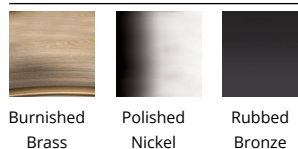

#### DESCRIPTION

Slim, minimal picture light highlights fine pieces of art with vibrant color rendition, employing proprietary Chronophoton Technology.

#### FINISHES:

Burnished Brass      Polished Nickel      Rubbed Bronze