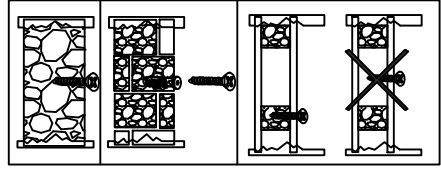

ASSEMBLY INSTRUCTIONS

meridian
furniture

SKU/ITEM # - 437-36M / Wall Mirror

1