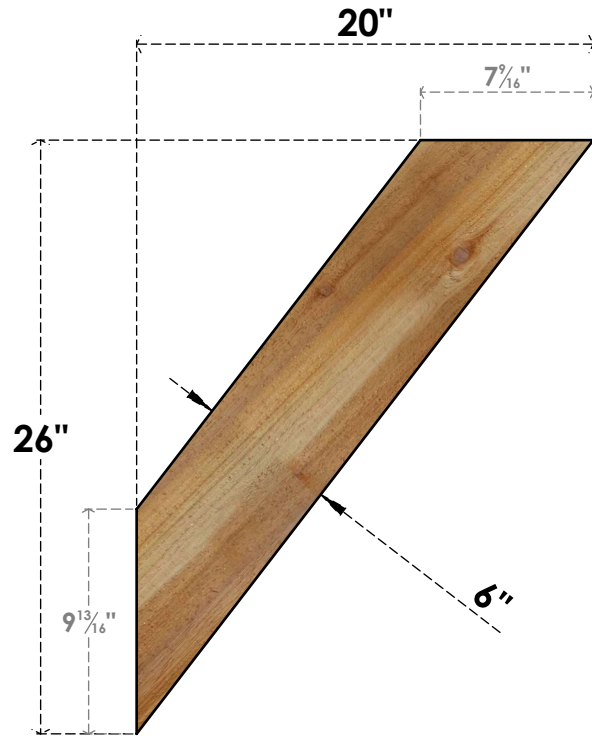

BRC06X20X26TRA00RWR

6"W X 20"D X 26"H TRADITIONAL ROUGH SAWN BRACE, WESTERN RED CEDAR

SIDE

FRONT

EKENA MILLWORK
 2300 WEST MAIN ST.
 CLARKSVILLE, TX 75426
 TOLL FREE: 866-607-0453
 WWW.EKENAMILLWORK.COM

NOTES