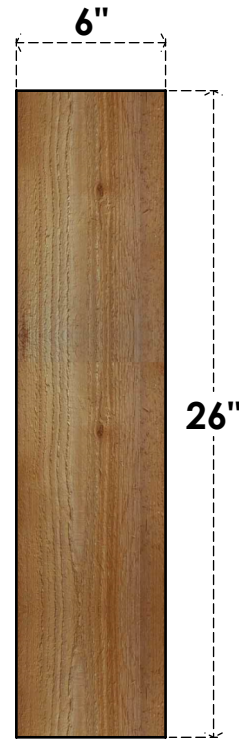

BRC06X20X26TRA00RWR

6"W X 20"D X 26"H TRADITIONAL ROUGH SAWN BRACE, WESTERN RED CEDAR

SIDE

FRONT

EKENA MILLWORK
 2300 WEST MAIN ST.
 CLARKSVILLE, TX 75426
 TOLL FREE: 866-607-0453
 WWW.EKENAMILLWORK.COM

NOTES