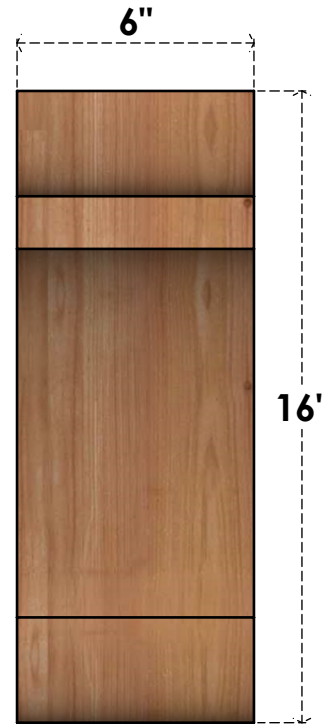

BRC06X12X16OLY00RWR

6"W X 12"D X 16"H OLYMPIC ROUGH SAWN BRACE, WESTERN RED CEDAR

SIDE

FRONT

EKENA MILLWORK
 2300 WEST MAIN ST.
 CLARKSVILLE, TX 75426
 TOLL FREE: 866-607-0453
 WWW.EKENAMILLWORK.COM

NOTES

1. INSTALLATION TO BE COMPLETED IN ACCORDANCE WITH MANUFACTURER'S SPECIFICATIONS.
2. DRAWING MAY NOT BE TO SCALE
3. THIS DRAWING IS INTENDED FOR DESIGN AND PLANNING PURPOSES ONLY.
4. ALL INFORMATION CONTAINED HEREIN WAS CURRENT AT THE TIME OF DEVELOPMENT BUT MUST BE REVIEWED AND APPROVED BY THE PRODUCT MANUFACTURER TO BE CONSIDERED ACCURATE.
5. PRODUCTS ARE NOT KILN DRIED. THIS ITEM IS UNIQUE AND WILL CONTAIN THE NATURAL VARIATIONS THAT THE WOOD SPECIES OFFERS. THIS MAY RESULT IN VARIATIONS UP TO 1/4"