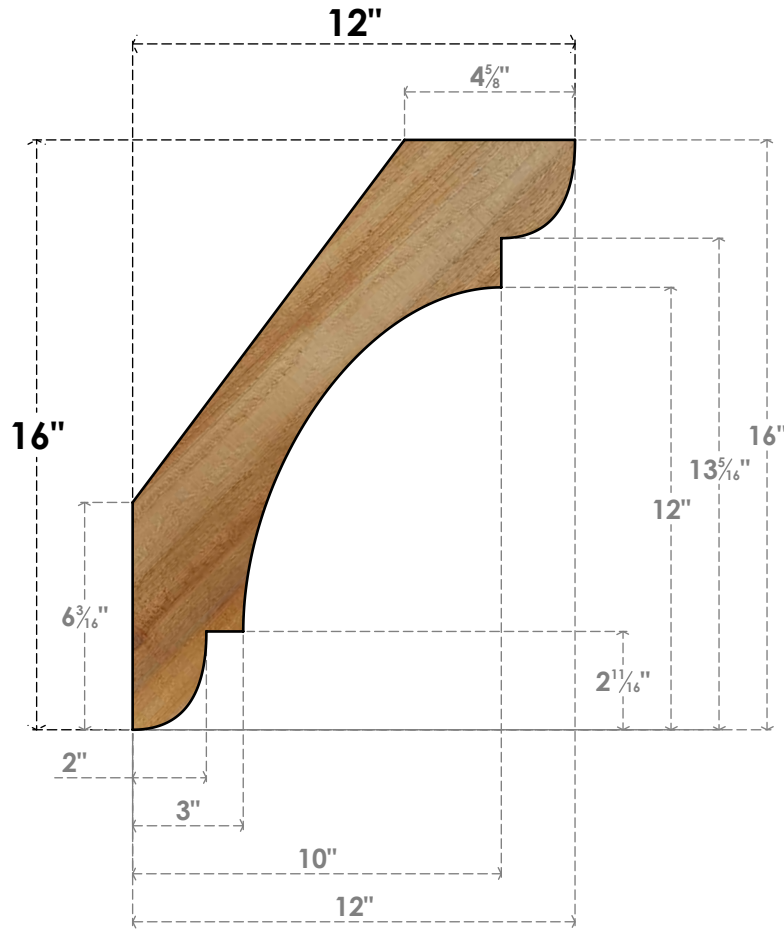

BRC06X12X16OLY00RWR

6"W X 12"D X 16"H OLYMPIC ROUGH SAWN BRACE, WESTERN RED CEDAR

SIDE

FRONT

EKENA MILLWORK
 2300 WEST MAIN ST.
 CLARKSVILLE, TX 75426
 TOLL FREE: 866-607-0453
 WWW.EKENAMILLWORK.COM

NOTES

1. INSTALLATION TO BE COMPLETED IN ACCORDANCE WITH MANUFACTURER'S SPECIFICATIONS.
2. DRAWING MAY NOT BE TO SCALE
3. THIS DRAWING IS INTENDED FOR DESIGN AND PLANNING PURPOSES ONLY.
4. ALL INFORMATION CONTAINED HEREIN WAS CURRENT AT THE TIME OF DEVELOPMENT BUT MUST BE REVIEWED AND APPROVED BY THE PRODUCT MANUFACTURER TO BE CONSIDERED ACCURATE.
5. PRODUCTS ARE NOT KILN DRIED. THIS ITEM IS UNIQUE AND WILL CONTAIN THE NATURAL VARIATIONS THAT THE WOOD SPECIES OFFERS. THIS MAY RESULT IN VARIATIONS UP TO 1/4"