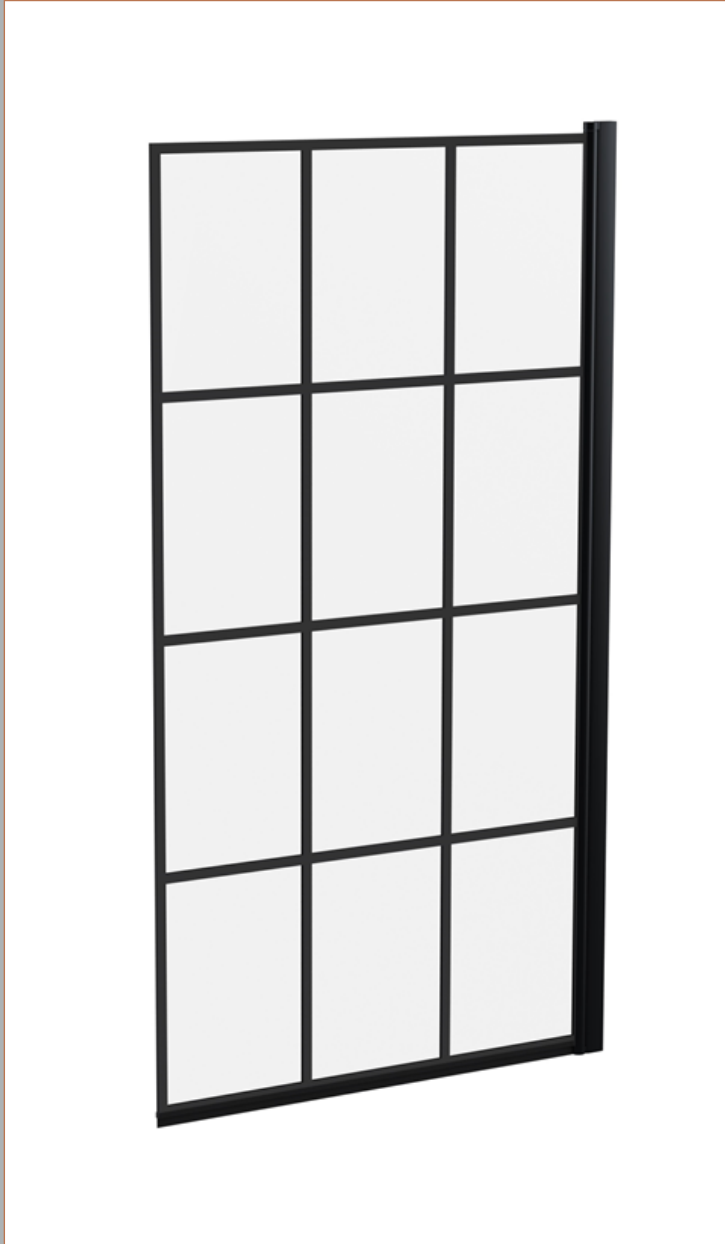

Sales Code: NSSQBF

Description: Square Framed Bath Screen (6)

| Product Dimensions                   |                               |
|--------------------------------------|-------------------------------|
| Height (mm):                         | 1435                          |
| Width (mm):                          | 790                           |
| Depth (mm):                          | 38                            |
| Nett Weight (kg):                    | 18.4                          |
| Packaging Dimensions                 |                               |
| Height (mm):                         | 55                            |
| Width (mm):                          | 810                           |
| Length (mm):                         | 1460                          |
| Gross Weight (kg):                   | 18.4                          |
| Packaging Data                       |                               |
| Box Colour:                          | Brown Cardboard Box - Printed |
| Box Qty:                             | 1                             |
| Label Size:                          | x                             |
| Label Colour:                        | Not Applicable                |
| Label Qty:                           | 0                             |
| Outer Box Dimensions (If Applicable) |                               |
| Height (mm):                         |                               |
| Width (mm):                          |                               |
| Depth (mm):                          |                               |
| Length (mm):                         |                               |
| Gross Weight (kg):                   |                               |
| Barcode:                             | 5056211881261                 |
| Product Details                      |                               |
| Country of Origin:                   | China                         |
| Fitting Instruction:                 | Yes                           |
| CE Approval:                         |                               |
| Profile Material:                    | Aluminium                     |
| Profile Finish:                      | Matt Black                    |
| Adjustments (mm):                    | 770mm - 785mm                 |
| Entry Width (mm):                    |                               |
| Swing In Dim (mm):                   |                               |
| Swing Out Dim (mm):                  |                               |
| Radius (mm):                         | Not Applicable                |
| Glass Thickness (mm):                | 6                             |
| Easy Fit:                            | No                            |
| Easy Clean:                          | No                            |
| Handle Style:                        | Not Applicable                |
| Handle Material:                     | Not Applicable                |
| Enclosure Design:                    | Frameless                     |
| Wheel Type:                          | Not Applicable                |
| Support Bar Included:                | Support Bar Not Included      |
| Extras:                              | None                          |