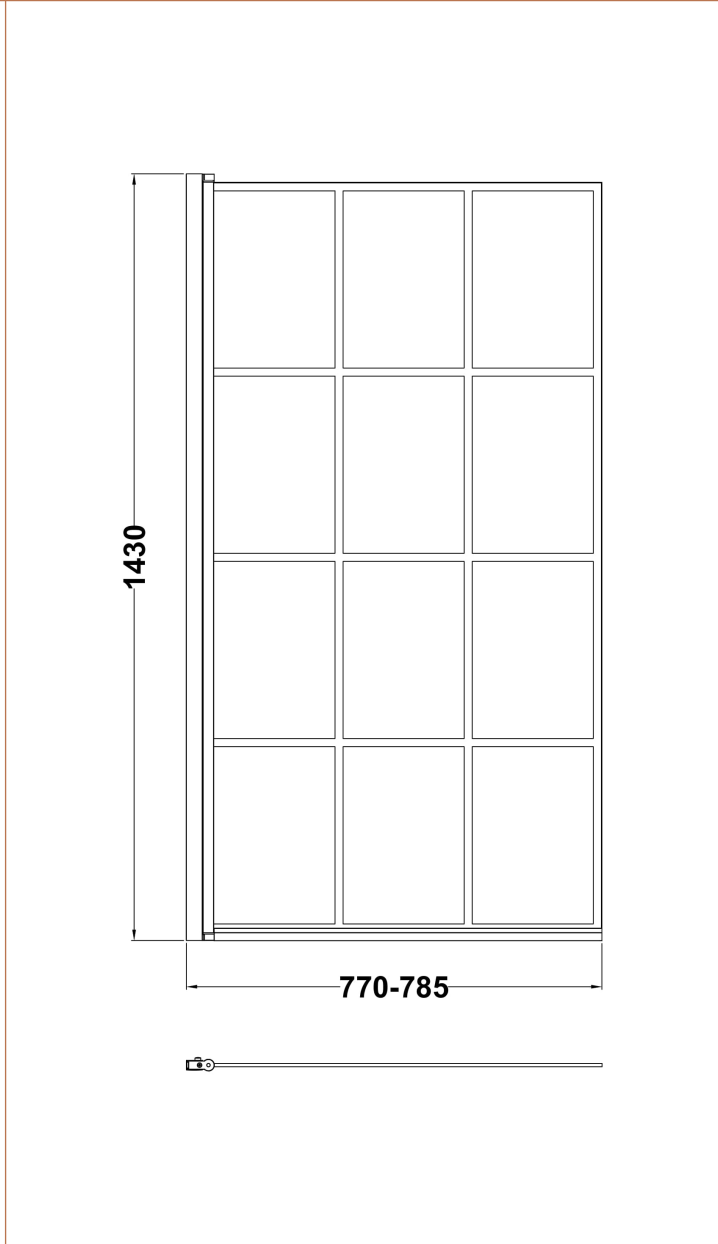

Sales Code: NSSQBF

Description: Square Framed Bath Screen (6)

| Product Dimensions                   |                               |
|--------------------------------------|-------------------------------|
| Height (mm):                         | 1435                          |
| Width (mm):                          | 790                           |
| Depth (mm):                          | 38                            |
| Nett Weight (kg):                    | 18.4                          |
| Packaging Dimensions                 |                               |
| Height (mm):                         | 55                            |
| Width (mm):                          | 810                           |
| Length (mm):                         | 1460                          |
| Gross Weight (kg):                   | 18.4                          |
| Packaging Data                       |                               |
| Box Colour:                          | Brown Cardboard Box - Printed |
| Box Qty:                             | 1                             |
| Label Size:                          | x                             |
| Label Colour:                        | Not Applicable                |
| Label Qty:                           | 0                             |
| Outer Box Dimensions (If Applicable) |                               |
| Height (mm):                         |                               |
| Width (mm):                          |                               |
| Depth (mm):                          |                               |
| Length (mm):                         |                               |
| Gross Weight (kg):                   |                               |
| Barcode:                             | 5056211881261                 |
| Product Details                      |                               |
| Country of Origin:                   | China                         |
| Fitting Instruction:                 | Yes                           |
| CE Approval:                         |                               |
| Profile Material:                    | Aluminium                     |
| Profile Finish:                      | Matt Black                    |
| Adjustments (mm):                    | 770mm - 785mm                 |
| Entry Width (mm):                    |                               |
| Swing In Dim (mm):                   |                               |
| Swing Out Dim (mm):                  |                               |
| Radius (mm):                         | Not Applicable                |
| Glass Thickness (mm):                | 6                             |
| Easy Fit:                            | No                            |
| Easy Clean:                          | No                            |
| Handle Style:                        | Not Applicable                |
| Handle Material:                     | Not Applicable                |
| Enclosure Design:                    | Frameless                     |
| Wheel Type:                          | Not Applicable                |
| Support Bar Included:                | Support Bar Not Included      |
| Extras:                              | None                          |