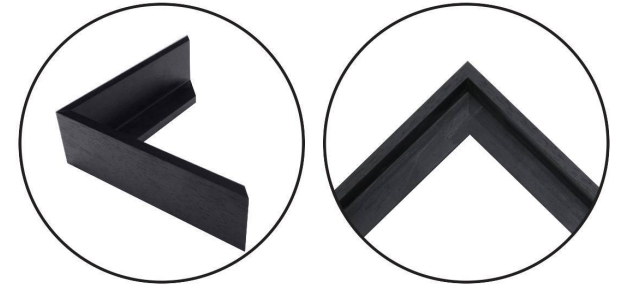

WENDOVER ART GROUP

ITEM NUMBER : **WMS0303**

TITLE : **Negative Juxtaposition**

OUTWARD DIMENSION (W X H) : **53" x 53"**

FRAME (WIDTH X DEPTH) : **M1112 | 0.38" x 2.25"**

FRAME FINISH : **Floater Frame**

Black Woodgrain

DESCRIPTION :

**Giclee on Gallery Wrapped Canvas, Two Canvases Framed
Together in One Frame, Artist Enhanced**