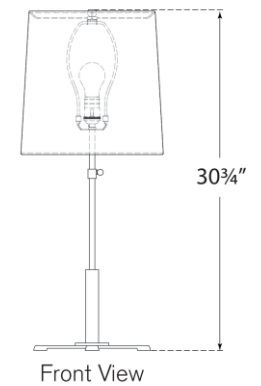

## Quintel Large Adjustable Table Lamp

Item # TOB 3723BZ/HAB-L

Designer: Thomas O'Brien

Height: 30.75" - 35.75"

Width: 13"

Base: 10.75" X-Base

Finishes: BZ/HAB, HAB, PN

Shade Treatments: L

Shade Details: 11.5" x 13" x 13"

Socket: E26 Dimmer

Wattage: 15 LED A19

Note: UL Only

Top View