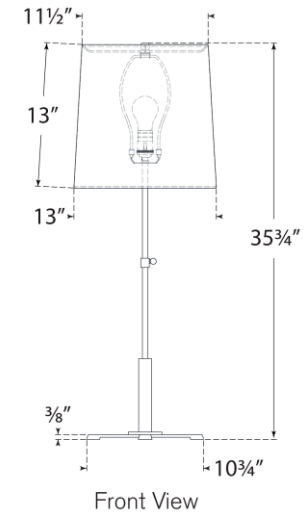

## Quintel Large Adjustable Table Lamp

Item # TOB 3723BZ/HAB-L

Designer: Thomas O'Brien

Height: 30.75" - 35.75"

Width: 13"

Base: 10.75" X-Base

Finishes: BZ/HAB, HAB, PN

Shade Treatments: L

Shade Details: 11.5" x 13" x 13"

Socket: E26 Dimmer

Wattage: 15 LED A19

Note: UL Only

Top View