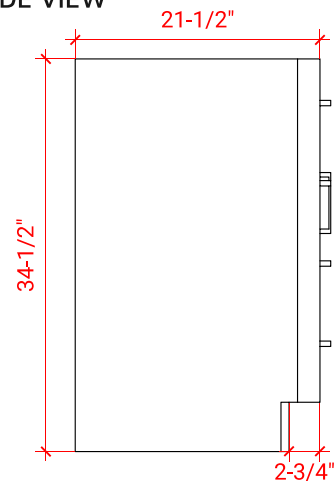

60" SINGLE SINK BASE CABINET

BASE CABINET DIMENSIONS

60" W x 21.5" D x 34.5" H

FEATURES

- Solid wood frame & plywood panels
- Dovetail drawers and joints
- Soft closing doors & drawers

HARDWARE FINISHES

Brushed Nickel Satin Brass Matte Black Polished Chrome

AVAILABLE COLORS

White Grey Midnight Blue

FRONT VIEW

SIDE VIEW

PLAN VIEW

60" SINGLE RECTANGLE SINK COUNTERTOP WITH 1.5 IN. THICKNESS

OVERALL DIMENSIONS

60.25" W x 22" D x 1.5" H

COUNTERTOP PLAN VIEW

EDGE SIDE VIEW

THREE DIMENSIONAL COUNTERTOP VIEW