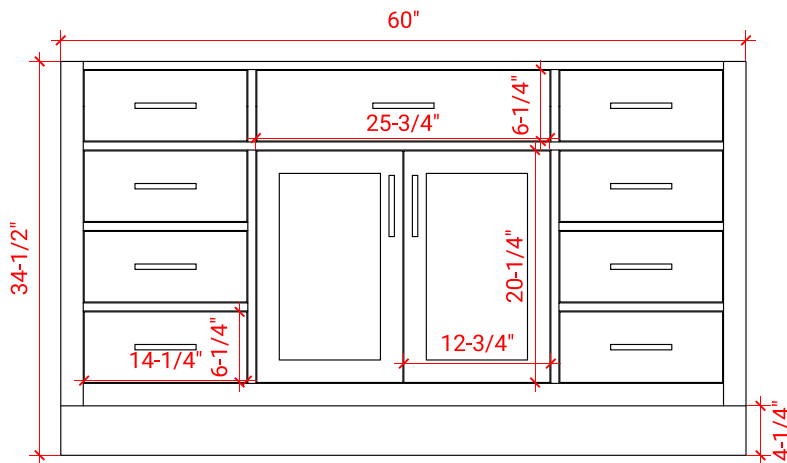

60" SINGLE SINK BASE CABINET

BASE CABINET DIMENSIONS

60" W x 21.5" D x 34.5" H

FEATURES

- Solid wood frame & plywood panels
- Dovetail drawers and joints
- Soft closing doors & drawers

HARDWARE FINISHES

Brushed Nickel Satin Brass Matte Black Polished Chrome

AVAILABLE COLORS

White Grey Midnight Blue

FRONT VIEW

SIDE VIEW

PLAN VIEW

60" SINGLE RECTANGLE SINK COUNTERTOP WITH 1.5 IN. THICKNESS

OVERALL DIMENSIONS

60.25" W x 22" D x 1.5" H

COUNTERTOP OPTIONS

Carrara White Quartz

FEATURES

- Solid countertop with mitered edges & seams
- Undermount white rectangular sink
- Pre-drilled for 8" widespread faucet

INCLUDED

- Countertop
- Matching Backsplash
- Rectangle Sink

COUNTERTOP PLAN VIEW

EDGE SIDE VIEW

THREE DIMENSIONAL COUNTERTOP VIEW