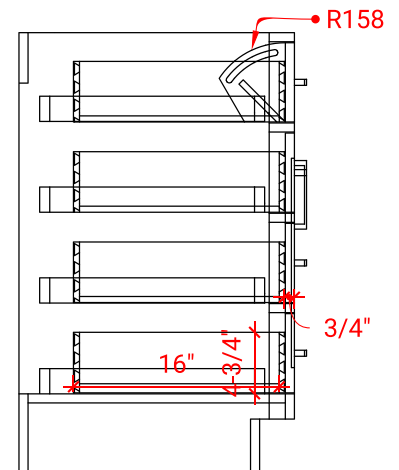

60" SINGLE SINK BASE CABINET

BASE CABINET DIMENSIONS

60" W x 21.5" D x 34.5" H

FEATURES

- Solid wood frame & plywood panels
- Dovetail drawers and joints
- Soft closing doors & drawers

HARDWARE FINISHES

Brushed Nickel Satin Brass Matte Black Polished Chrome

AVAILABLE COLORS

White Grey Midnight Blue

FRONT VIEW

SIDE VIEW

PLAN VIEW

60" SINGLE RECTANGLE SINK COUNTERTOP WITH 1.5 IN. THICKNESS

OVERALL DIMENSIONS

60.25" W x 22" D x 1.5" H

COUNTERTOP OPTIONS

Carrara White Quartz

FEATURES

- Solid countertop with mitered edges & seams
- Undermount white rectangular sink
- Pre-drilled for 8" widespread faucet

INCLUDED

- Countertop
- Matching Backsplash
- Rectangle Sink

COUNTERTOP PLAN VIEW

EDGE SIDE VIEW

THREE DIMENSIONAL COUNTERTOP VIEW