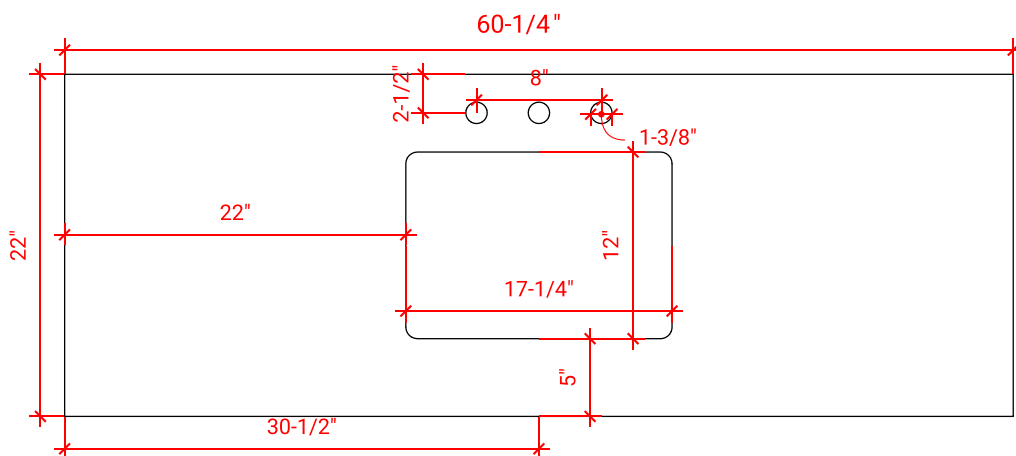

60" SINGLE SINK BASE CABINET

BASE CABINET DIMENSIONS

60" W x 21.5" D x 34.5" H

FEATURES

- Solid wood frame & plywood panels
- Dovetail drawers and joints
- Soft closing doors & drawers

HARDWARE FINISHES

Brushed Nickel Satin Brass Matte Black Polished Chrome

AVAILABLE COLORS

White Grey Midnight Blue

FRONT VIEW

SIDE VIEW

PLAN VIEW

60" SINGLE RECTANGLE SINK COUNTERTOP WITH 1.5 IN. THICKNESS

OVERALL DIMENSIONS

60.25" W x 22" D x 1.5" H

COUNTERTOP OPTIONS

Carrara White Quartz

FEATURES

- Solid countertop with mitered edges & seams
- Undermount white rectangular sink
- Pre-drilled for 8" widespread faucet

INCLUDED

- Countertop
- Matching Backsplash
- Rectangle Sink

COUNTERTOP PLAN VIEW

EDGE SIDE VIEW

THREE DIMENSIONAL COUNTERTOP VIEW