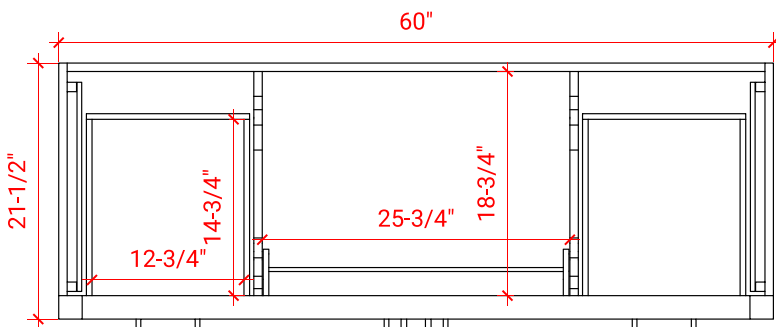

60" SINGLE SINK BASE CABINET

BASE CABINET DIMENSIONS

60" W x 21.5" D x 34.5" H

FEATURES

- Solid wood frame & plywood panels
- Dovetail drawers and joints
- Soft closing doors & drawers

HARDWARE FINISHES

Brushed Nickel Satin Brass Matte Black Polished Chrome

AVAILABLE COLORS

White Grey Midnight Blue

FRONT VIEW

SIDE VIEW

PLAN VIEW

60" SINGLE RECTANGLE SINK COUNTERTOP WITH 1.5 IN. THICKNESS

OVERALL DIMENSIONS

60.25" W x 22" D x 1.5" H

COUNTERTOP OPTIONS

Carrara White Quartz

FEATURES

- Solid countertop with mitered edges & seams
- Undermount white rectangular sink
- Pre-drilled for 8" widespread faucet

INCLUDED

- Countertop
- Matching Backsplash
- Rectangle Sink

COUNTERTOP PLAN VIEW

EDGE SIDE VIEW

THREE DIMENSIONAL COUNTERTOP VIEW