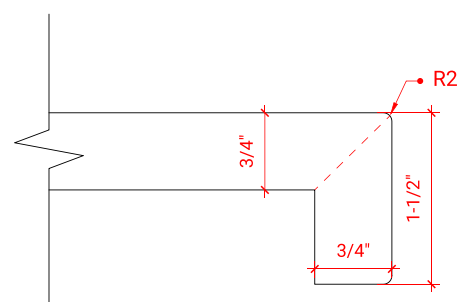

AVAILABLE COLORS

White Grey Midnight Blue

FRONT VIEW

SIDE VIEW

PLAN VIEW

60" SINGLE RECTANGLE SINK COUNTERTOP WITH 1.5 IN. THICKNESS

OVERALL DIMENSIONS

60.25" W x 22" D x 1.5" H

COUNTERTOP OPTIONS

Carrara White Quartz

FEATURES

- Solid countertop with mitered edges & seams
- Undermount white rectangular sink
- Pre-drilled for 8" widespread faucet

INCLUDED

- Countertop
- Matching Backsplash
- Rectangle Sink

COUNTERTOP PLAN VIEW

EDGE SIDE VIEW

THREE DIMENSIONAL COUNTERTOP VIEW