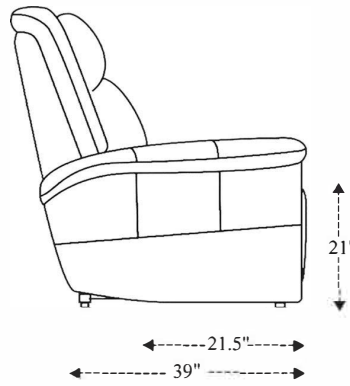

Power Reclining Sofa

Overall Dimensions	87" x 39" x 41.5"
Overall Width	87"
Overall Depth	39"
Overall Height	41.5"
Overall Weight	271.2 lbs.
Fully Reclined	65"
Distance from Wall	4"
Back of Seat to end of Chaise	40"
Leg Height <small>(Distance from Foot Rest to Floor in Full Recline)</small>	21"
Head Height <small>(Distance from Headrest to Floor in Full Recline)</small>	33"

Seat Width	23"
Seat Depth	21.5"
Seat Height	21"
Arm Width	8.5"
Arm Depth	18.5"
Arm Height	26"
Back Width	25"
Back Height	22"
Headrest Extended from Back	7"

Power Recliner

Overall Dimensions	40" x 39" x 41.5"
Overall Width	40"
Overall Depth	39"
Overall Height	41.5"
Overall Weight	138.9 lbs.
Fully Reclined	65"
Distance from Wall	4"
Back of Seat to end of Chaise	40"
Leg Height <small>(Distance from Foot Rest to Floor in Full Recline)</small>	21"
Head Height <small>(Distance from Headrest to Floor in Full Recline)</small>	33"

Seat Width	23"
Seat Depth	21.5"
Seat Height	21"
Arm Width	8.5"
Arm Depth	18.5"
Arm Height	26"
Back Width	26"
Back Height	22"
Headrest Extended from Back	7"