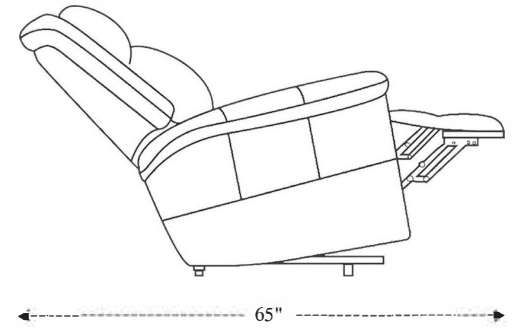

Power Reclining Sofa

Overall Dimensions	87" x 39" x 41.5"
Overall Width	87"
Overall Depth	39"
Overall Height	41.5"
Overall Weight	271.2 lbs.
Fully Reclined	65"
Distance from Wall	4"
Back of Seat to end of Chaise	40"
Leg Height <small>(Distance from Foot Rest to Floor in Full Recline)</small>	21"
Head Height <small>(Distance from Headrest to Floor in Full Recline)</small>	33"

Seat Width	23"
Seat Depth	21.5"
Seat Height	21"
Arm Width	8.5"
Arm Depth	18.5"
Arm Height	26"
Back Width	25"
Back Height	22"
Headrest Extended from Back	7"

Power Recliner

Overall Dimensions	40" x 39" x 41.5"
Overall Width	40"
Overall Depth	39"
Overall Height	41.5"
Overall Weight	138.9 lbs.
Fully Reclined	65"
Distance from Wall	4"
Back of Seat to end of Chaise	40"
Leg Height <small>(Distance from Foot Rest to Floor in Full Recline)</small>	21"
Head Height <small>(Distance from Headrest to Floor in Full Recline)</small>	33"

Seat Width	23"
Seat Depth	21.5"
Seat Height	21"
Arm Width	8.5"
Arm Depth	18.5"
Arm Height	26"
Back Width	26"
Back Height	22"
Headrest Extended from Back	7"