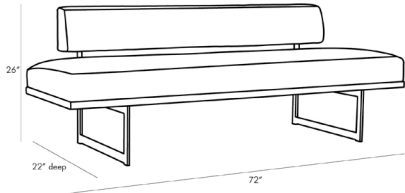

## TUCK BENCH BONE LINEN

RAY BOOTH

DB8001

H: 26 IN, W: 72 IN, D: 22 IN

Bone Linen

Contract Recommendations: Adding a lacquer coating provides additional protection

Wildly versatile the Tuck Bench is a cozy seat at the foot of a bed in an entry corridor or even in a living room. Designed through an architectural lens the steel stock legs support the seat and floating back. The combination of steel wood and linen fabric make for a handsome addition to the home.

### DIMENSIONS

Seat Back	H: 8.5 IN, W: 59.5, D: 6
Seat Height	17 IN
Clearance	10.5