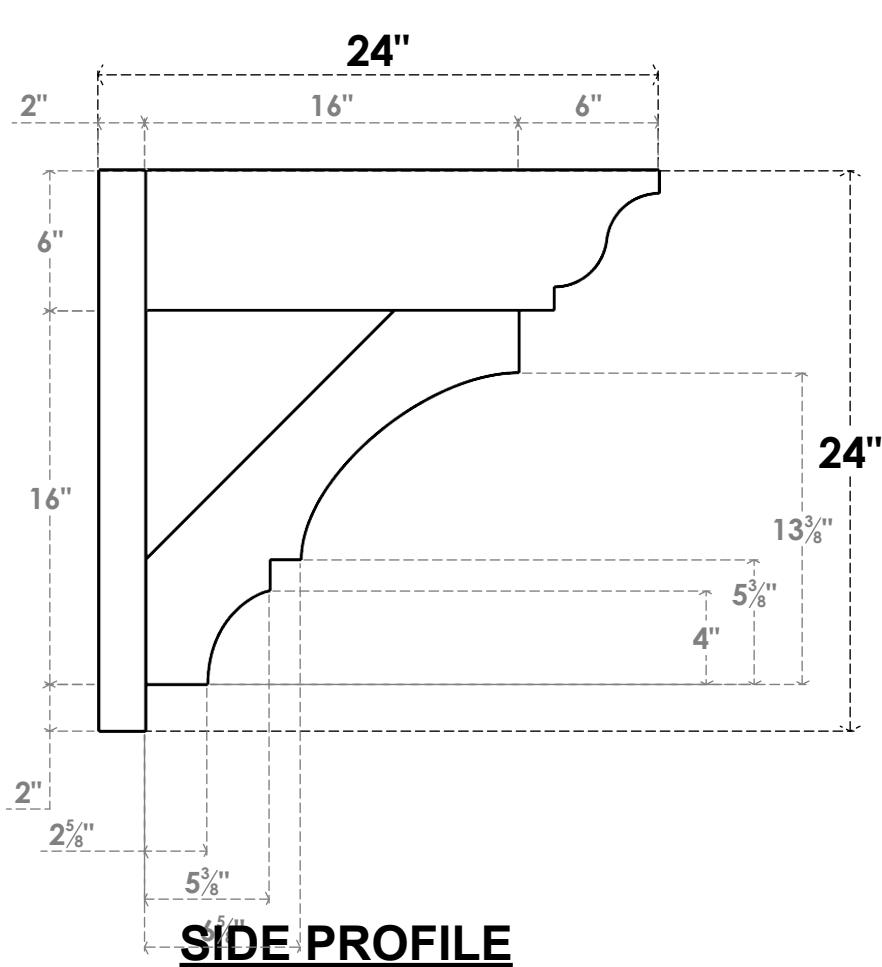

ITEM NUMBER: OUTUROC060X080X24000X24000X060X020X060BOA04RCPR

6"W TOP X 8"W BACK X 24"D X 24"H X 6"T TOP X 2"T BACK TIMBERTHANE ROUGH CEDAR BALBOA FAUX WOOD OPEN OUTLOOKER, TRADITIONAL TOP AND BLOCK BACK, 6"W CLOSED BRACE, PRIMED TAN

ISOMETRIC

EKENA MILLWORK
2300 WEST MAIN ST.
CLARKSVILLE, TX 75426
TOLL FREE: 866-607-0453
WWW.EKENAMILLWORK.COM

NOTES

1. INSTALLATION TO BE COMPLETED IN ACCORDANCE WITH MANUFACTURER'S SPECIFICATIONS.
2. DRAWING MAY NOT BE TO SCALE
3. THIS DRAWING IS INTENDED FOR DESIGN AND PLANNING PURPOSES ONLY.
4. ALL INFORMATION CONTAINED HEREIN WAS CURRENT AT THE TIME OF DEVELOPMENT BUT MUST BE REVIEWED AND APPROVED BY THE PRODUCT MANUFACTURER TO BE CONSIDERED ACCURATE.
5. TIMBERTHANE ARCHITECTURAL PRODUCTS ARE MADE FROM HIGH DENSITY URETHANE AND COME FACTORY PRIMED