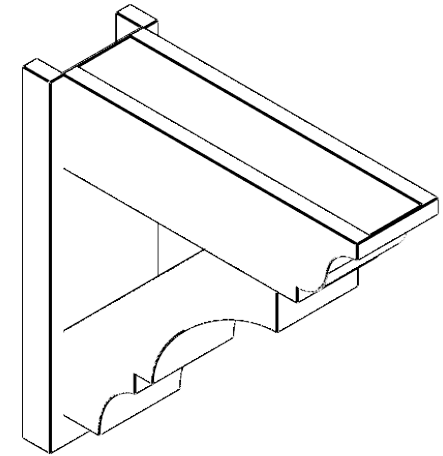

ITEM NUMBER: OUTUROC060X080X24000X24000X060X020X060BOA04RCPR

6"W TOP X 8"W BACK X 24"D X 24"H X 6"T TOP X 2"T BACK TIMBERTHANE ROUGH CEDAR BALBOA FAUX WOOD OPEN OUTLOOKER, TRADITIONAL TOP AND BLOCK BACK, 6"W CLOSED BRACE, PRIMED TAN

ISOMETRIC

EKENA MILLWORK
2300 WEST MAIN ST.
CLARKSVILLE, TX 75426
TOLL FREE: 866-607-0453
WWW.EKENAMILLWORK.COM

NOTES

1. INSTALLATION TO BE COMPLETED IN ACCORDANCE WITH MANUFACTURER'S SPECIFICATIONS.
2. DRAWING MAY NOT BE TO SCALE
3. THIS DRAWING IS INTENDED FOR DESIGN AND PLANNING PURPOSES ONLY.
4. ALL INFORMATION CONTAINED HEREIN WAS CURRENT AT THE TIME OF DEVELOPMENT BUT MUST BE REVIEWED AND APPROVED BY THE PRODUCT MANUFACTURER TO BE CONSIDERED ACCURATE.
5. TIMBERTHANE ARCHITECTURAL PRODUCTS ARE MADE FROM HIGH DENSITY URETHANE AND COME FACTORY PRIMED