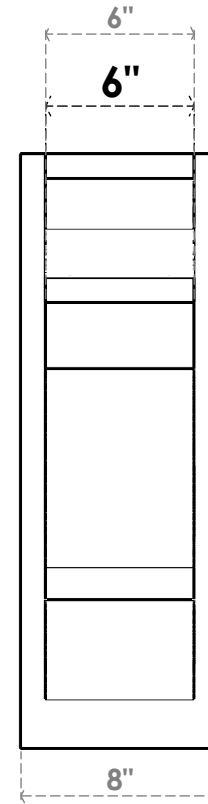

ITEM NUMBER: OUTUROC060X080X24000X24000X060X020X060BOA04RCPR

6"W TOP X 8"W BACK X 24"D X 24"H X 6"T TOP X 2"T BACK TIMBERTHANE ROUGH CEDAR BALBOA FAUX WOOD OPEN OUTLOOKER, TRADITIONAL TOP AND BLOCK BACK, 6"W CLOSED BRACE, PRIMED TAN

ISOMETRIC

EKENA MILLWORK
2300 WEST MAIN ST.
CLARKSVILLE, TX 75426
TOLL FREE: 866-607-0453
WWW.EKENAMILLWORK.COM

NOTES

1. INSTALLATION TO BE COMPLETED IN ACCORDANCE WITH MANUFACTURER'S SPECIFICATIONS.
2. DRAWING MAY NOT BE TO SCALE
3. THIS DRAWING IS INTENDED FOR DESIGN AND PLANNING PURPOSES ONLY.
4. ALL INFORMATION CONTAINED HEREIN WAS CURRENT AT THE TIME OF DEVELOPMENT BUT MUST BE REVIEWED AND APPROVED BY THE PRODUCT MANUFACTURER TO BE CONSIDERED ACCURATE.
5. TIMBERTHANE ARCHITECTURAL PRODUCTS ARE MADE FROM HIGH DENSITY URETHANE AND COME FACTORY PRIMED