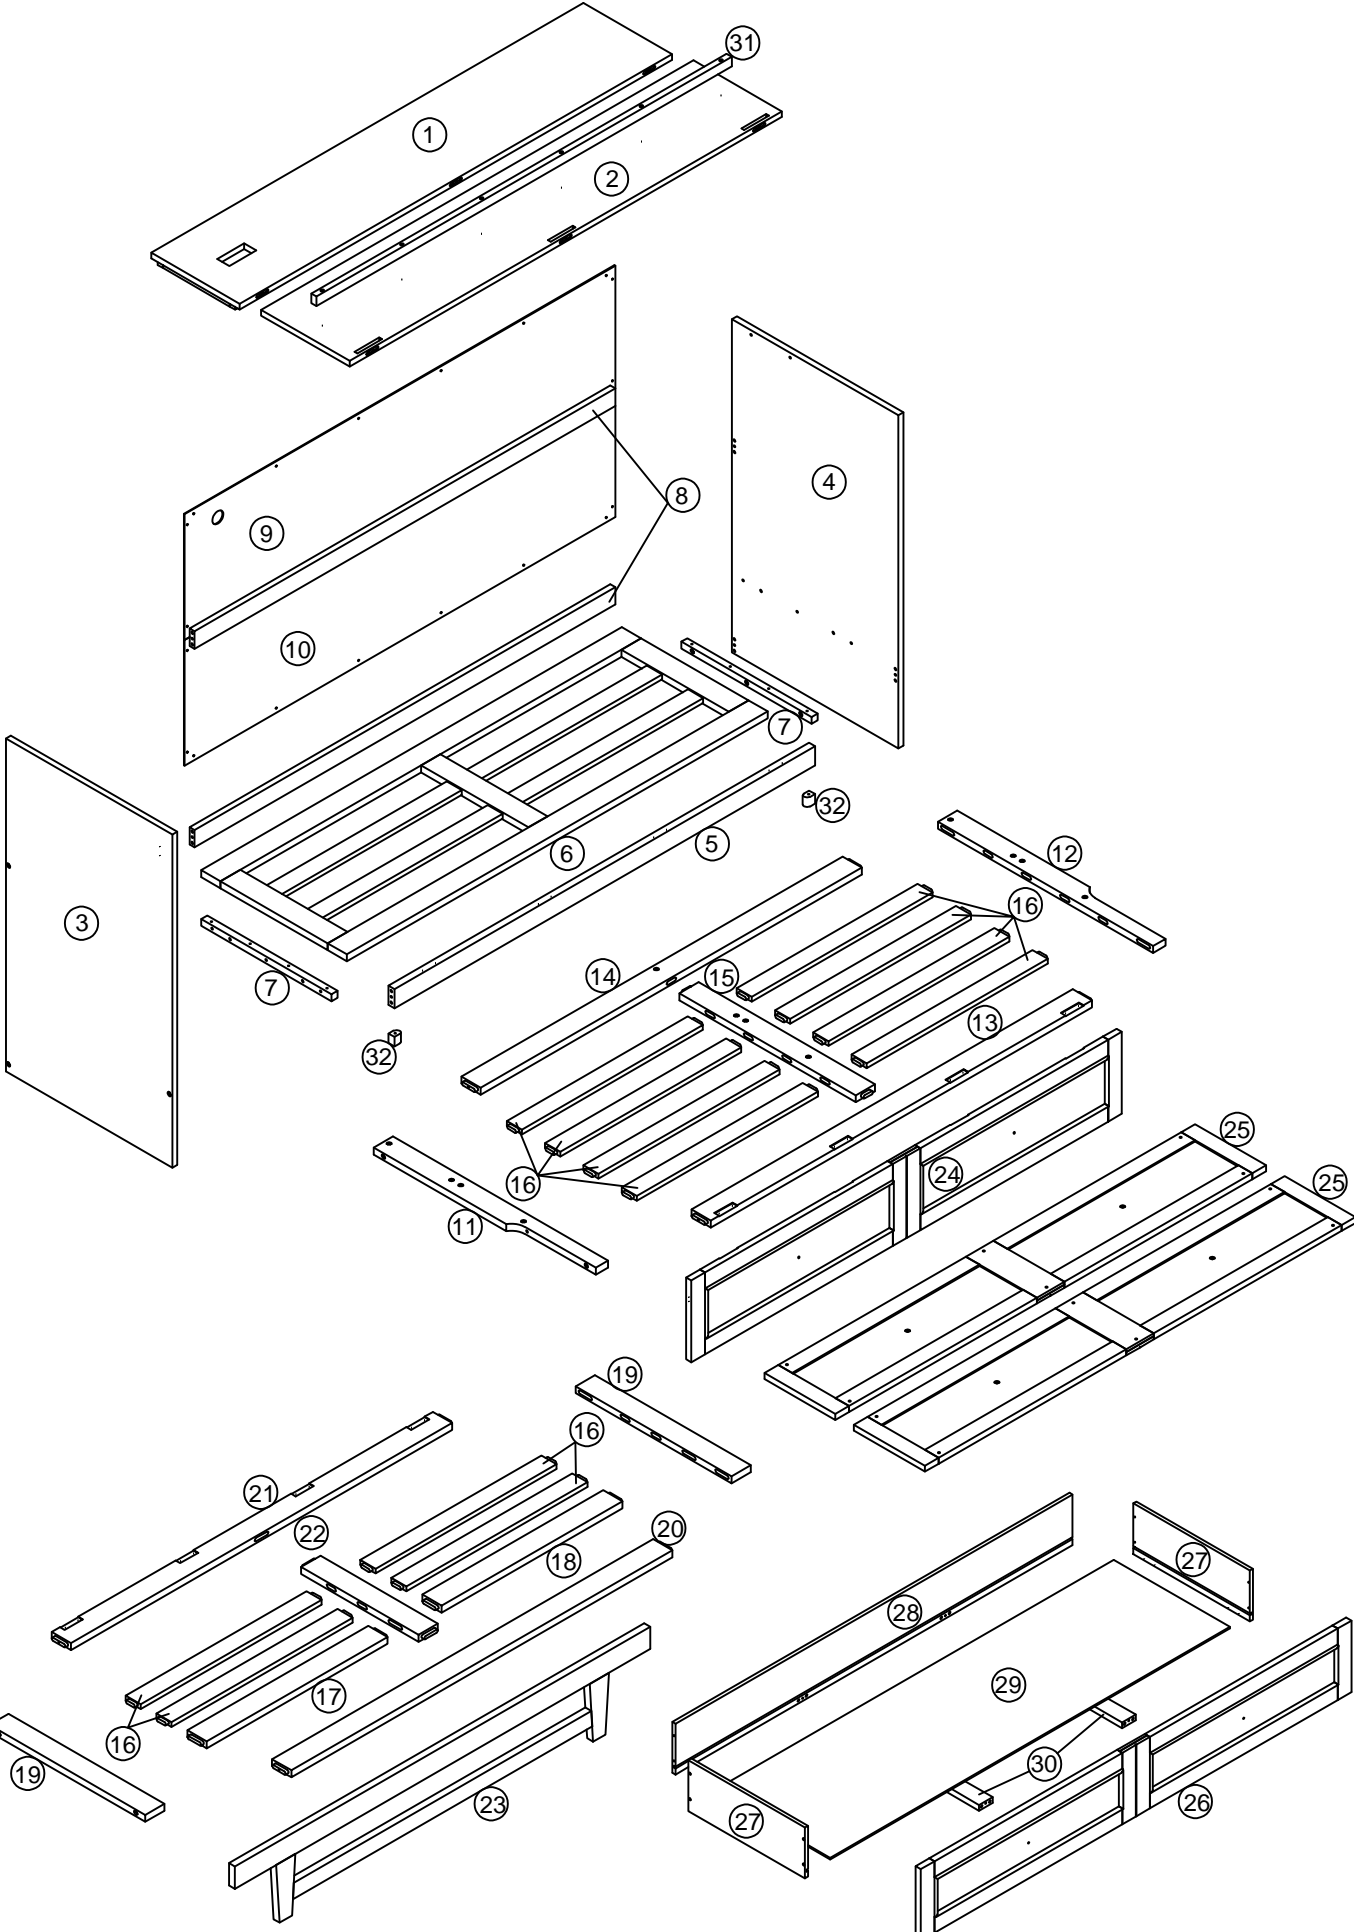

ASSEMBLY INSTRUCTIONS

Detail View

Part Lists (Box 1-WF532282)

6  1pc	7  2pcs	9  1pc
10  1pc	23  1pc	26  1pc
29  1pc		

Part Lists (Box 2-WF532283)

<p>1</p>  <p>1pc</p>	<p>2</p>  <p>1pc</p>	<p>5</p>  <p>1pc</p>
<p>8</p>  <p>Back Rail-2pcs</p>	<p>13</p>  <p>1pc</p>	<p>14</p>  <p>1pc</p>
<p>20</p>  <p>1pc</p>	<p>21</p>  <p>1pc</p>	<p>24</p>  <p>1pc</p>
<p>25</p>  <p>Panel-2pcs</p>	<p>27</p>  <p>Panel-2pcs</p>	<p>28</p>  <p>1pc</p>
<p>30</p>  <p>Support rail-2pcs</p>	<p>31</p>  <p>1pc</p>	

Part Lists (Box 3-WF532284)

3  1pc	4  1pc	11  1pc
12  1pc	15  1pc	16  Slat-12pcs
17  1pc	18  1pc	19  2pcs
22  1pc		

Hardware Lists (Box 3-WF532284)

A1  Ø10*30mm Wood dowel (16pcs)	A2  Ø8*20mm Wood dowel (8pcs)	B  Ø1/4*60mm Hex-Head bolt (6pcs)
C  Ø1/4"*9.5*12mm Horizontal-Hole bolt (6pcs)	D  Ø1/4*30mm Hex-Head bolt (24pcs)	E  Ø6*60mm Hex-Head screw (2pcs)
F  Ø6*90mm Hex-Head screw (6pcs)	G  K4mm Allen key (2pcs)	H  Knob (8pcs)
I  M5/32*15mm Bolt (8pcs)	J  Cross Hinge (3pcs)	K  Ø3.5*20mm Wood screws (12pcs)
L  Ø4*35mm Wood screws (15pcs)	M  Ø3.5*15mm Wood screws (82pcs)	N1  Leaf Hinge (8pcs)
N2  Leaf Hinge (4pcs)	O  Ø3.5*15mm Wood screws (54pcs)	P  Ø17,Ø6.5*5mm Plastic Temple (2pcs)
Q1  90 Degree Hinges With Lock (1pc)	Q2  90 Degree Hinges Do Not Lock (1pc)	R  Ø15*280mm Ty Slightly (2pcs)
S  Drawer Wheels (4pcs)	T  Ø3*10mm Wood screws (8pcs)	U  Duckle Lock (2pcs)
V  Ø4*25mm Wood screws (8pcs)	W  Ø4*50mm Wood screws (4pcs)	X  Ø9.5*10mm Plastic Canopy (4pcs)
Y  Electrical Outlet (1pc)	32  (No description provided)	