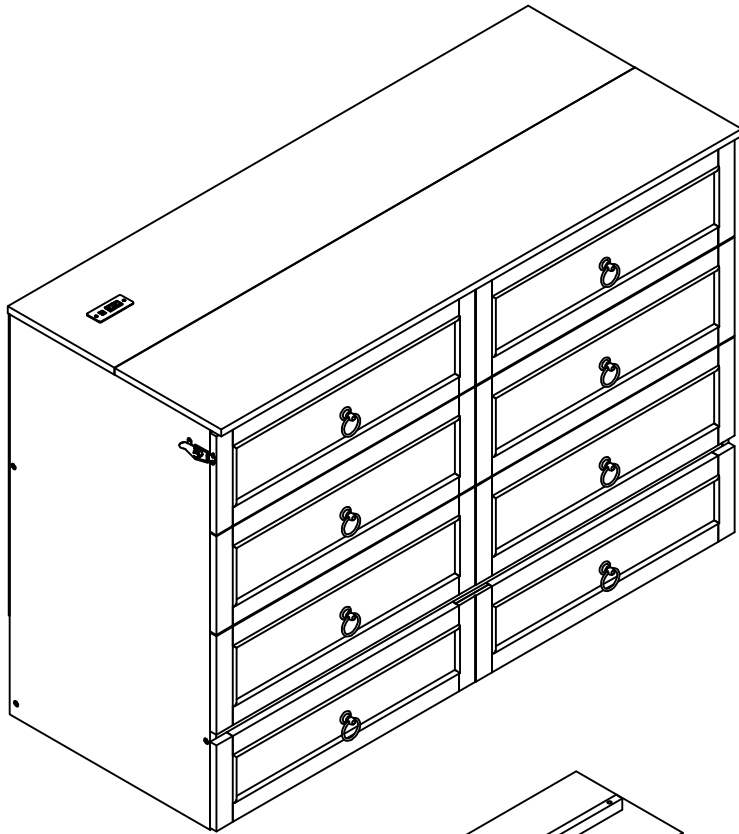

ASSEMBLY INSTRUCTIONS

Detail View

Part Lists (Box 1-WF532282)

6  1pc	7  2pcs	9  1pc
10  1pc	23  1pc	26  1pc
29  1pc		

Part Lists (Box 2-WF532283)

<p>1</p>  <p>1pc</p>	<p>2</p>  <p>1pc</p>	<p>5</p>  <p>1pc</p>
<p>8</p>  <p>Back Rail-2pcs</p>	<p>13</p>  <p>1pc</p>	<p>14</p>  <p>1pc</p>
<p>20</p>  <p>1pc</p>	<p>21</p>  <p>1pc</p>	<p>24</p>  <p>1pc</p>
<p>25</p>  <p>Panel-2pcs</p>	<p>27</p>  <p>Panel-2pcs</p>	<p>28</p>  <p>1pc</p>
<p>30</p>  <p>Support rail-2pcs</p>	<p>31</p>  <p>1pc</p>	

Part Lists (Box 3-WF532284)

3  1pc	4  1pc	11  1pc
12  1pc	15  1pc	16  Slat-12pcs
17  1pc	18  1pc	19  2pcs
22  1pc		

Hardware Lists (Box 3-WF532284)

A1  Ø10*30mm Wood dowel (16pcs)	A2  Ø8*20mm Wood dowel (8pcs)	B  Ø1/4*60mm Hex-Head bolt (6pcs)
C  Ø1/4"*9.5*12mm Horizontal-Hole bolt (6pcs)	D  Ø1/4*30mm Hex-Head bolt (24pcs)	E  Ø6*60mm Hex-Head screw (2pcs)
F  Ø6*90mm Hex-Head screw (6pcs)	G  K4mm Allen key (2pcs)	H  Knob (8pcs)
I  M5/32*15mm Bolt (8pcs)	J  Cross Hinge (3pcs)	K  Ø3.5*20mm Wood screws (12pcs)
L  Ø4*35mm Wood screws (15pcs)	M  Ø3.5*15mm Wood screws (82pcs)	N1  Leaf Hinge (8pcs)
N2  Leaf Hinge (4pcs)	O  Ø3.5*15mm Wood screws (54pcs)	P  Ø17,Ø6.5*5mm Plastic Temple (2pcs)
Q1  90 Degree Hinges With Lock (1pc)	Q2  90 Degree Hinges Do Not Lock (1pc)	R  Ø15*280mm Ty Slightly (2pcs)
S  Drawer Wheels (4pcs)	T  Ø3*10mm Wood screws (8pcs)	U  Duckle Lock (2pcs)
V  Ø4*25mm Wood screws (8pcs)	W  Ø4*50mm Wood screws (4pcs)	X  Ø9.5*10mm Plastic Canopy (4pcs)
Y  Electrical Outlet (1pc)	32  (No description provided)	