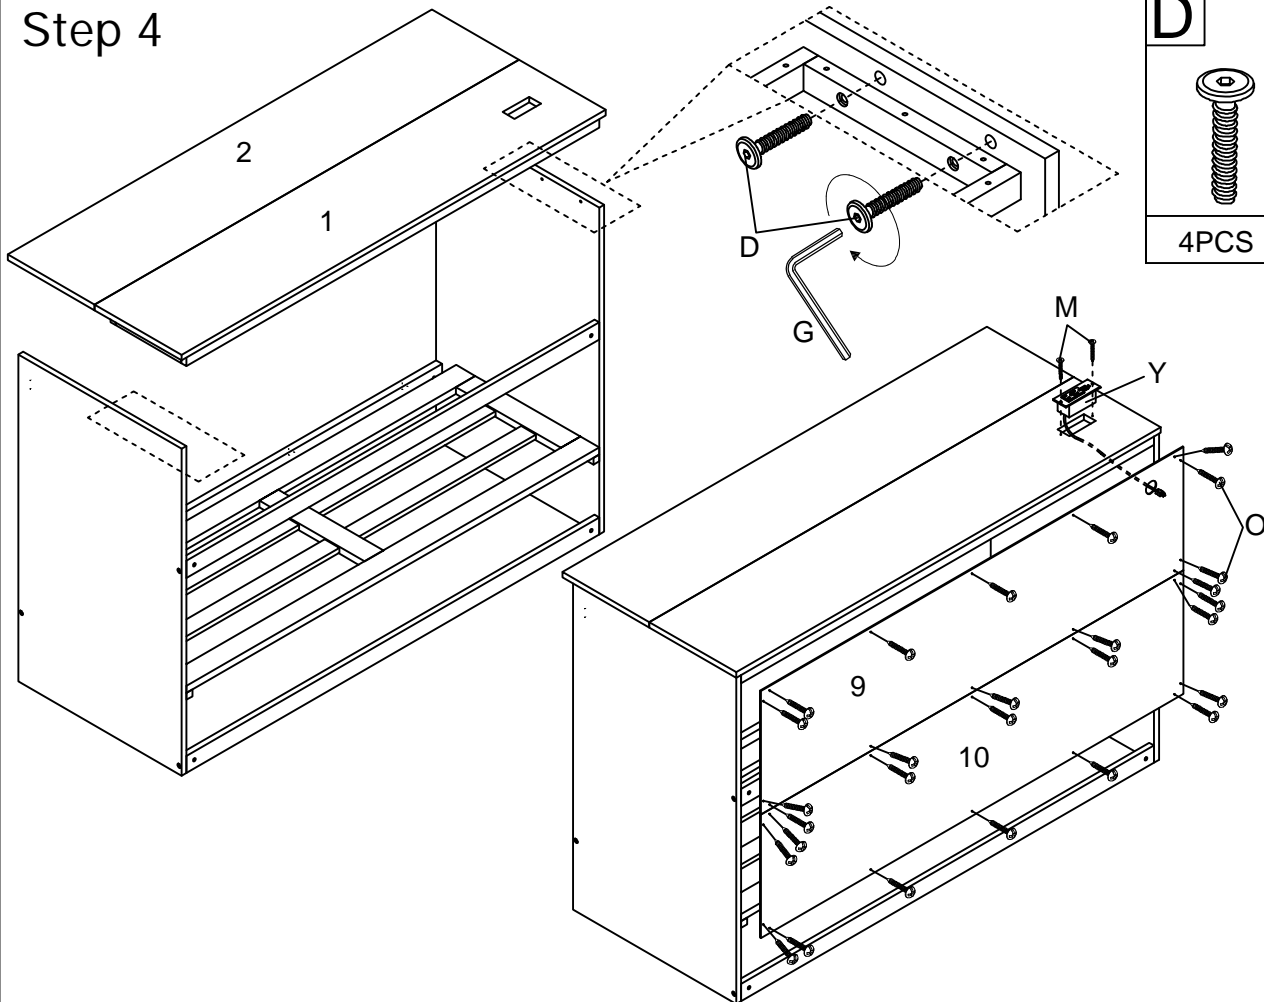

ASSEMBLY INSTRUCTIONS

Detail View

Part Lists (Box 1-WF532282)

6  1pc	7  2pcs	9  1pc
10  1pc	23  1pc	26  1pc
29  1pc		

Part Lists (Box 2-WF532283)

<p>1</p>  <p>1pc</p>	<p>2</p>  <p>1pc</p>	<p>5</p>  <p>1pc</p>
<p>8</p>  <p>Back Rail-2pcs</p>	<p>13</p>  <p>1pc</p>	<p>14</p>  <p>1pc</p>
<p>20</p>  <p>1pc</p>	<p>21</p>  <p>1pc</p>	<p>24</p>  <p>1pc</p>
<p>25</p>  <p>Panel-2pcs</p>	<p>27</p>  <p>Panel-2pcs</p>	<p>28</p>  <p>1pc</p>
<p>30</p>  <p>Support rail-2pcs</p>	<p>31</p>  <p>1pc</p>	

Part Lists (Box 3-WF532284)

3  1pc	4  1pc	11  1pc
12  1pc	15  1pc	16  Slat-12pcs
17  1pc	18  1pc	19  2pcs
22  1pc		

Hardware Lists (Box 3-WF532284)

A1  Ø10*30mm Wood dowel (16pcs)	A2  Ø8*20mm Wood dowel (8pcs)	B  Ø1/4*60mm Hex-Head bolt (6pcs)
C  Ø1/4"*9.5*12mm Horizontal-Hole bolt (6pcs)	D  Ø1/4*30mm Hex-Head bolt (24pcs)	E  Ø6*60mm Hex-Head screw (2pcs)
F  Ø6*90mm Hex-Head screw (6pcs)	G  K4mm Allen key (2pcs)	H  Knob (8pcs)
I  M5/32*15mm Bolt (8pcs)	J  Cross Hinge (3pcs)	K  Ø3.5*20mm Wood screws (12pcs)
L  Ø4*35mm Wood screws (15pcs)	M  Ø3.5*15mm Wood screws (82pcs)	N1  Leaf Hinge (8pcs)
N2  Leaf Hinge (4pcs)	O  Ø3.5*15mm Wood screws (54pcs)	P  Ø17,Ø6.5*5mm Plastic Temple (2pcs)
Q1  90 Degree Hinges With Lock (1pc)	Q2  90 Degree Hinges Do Not Lock (1pc)	R  Ø15*280mm Ty Slightly (2pcs)
S  Drawer Wheels (4pcs)	T  Ø3*10mm Wood screws (8pcs)	U  Duckle Lock (2pcs)
V  Ø4*25mm Wood screws (8pcs)	W  Ø4*50mm Wood screws (4pcs)	X  Ø9.5*10mm Plastic Canopy (4pcs)
Y  Electrical Outlet (1pc)	32  (No description provided)	

Step 1

L	N2
	
10PCS	4PCS
M	
	
12PCS	

Step 2

A1	B
	
16PCS	6PCS
C	
	
6PCS	
D	
	
6PCS	

Step 3

<p>J</p> 	<p>K</p> 
<p>3PCS</p>	<p>12PCS</p>
<p>L</p> 	
<p>5PCS</p>	

Step 4

<p>D</p> 	<p>O</p> 
<p>4PCS</p>	<p>28PCS</p>
<p>Y</p> 	
<p>1PC</p>	
<p>M</p> 	
<p>2PCS</p>	

Step 5

E	F
	
2PCS	2PCS

Step 6

D	H
	
12PCS	4PCS
	I
	
	4PCS

Step 7

H		I	
	3PCS		3PCS
N1			
4PCS			
M			
24PCS			

Step 8

R		P	
	2PCS		2PCS
D			
2PCS			
O			
4PCS			