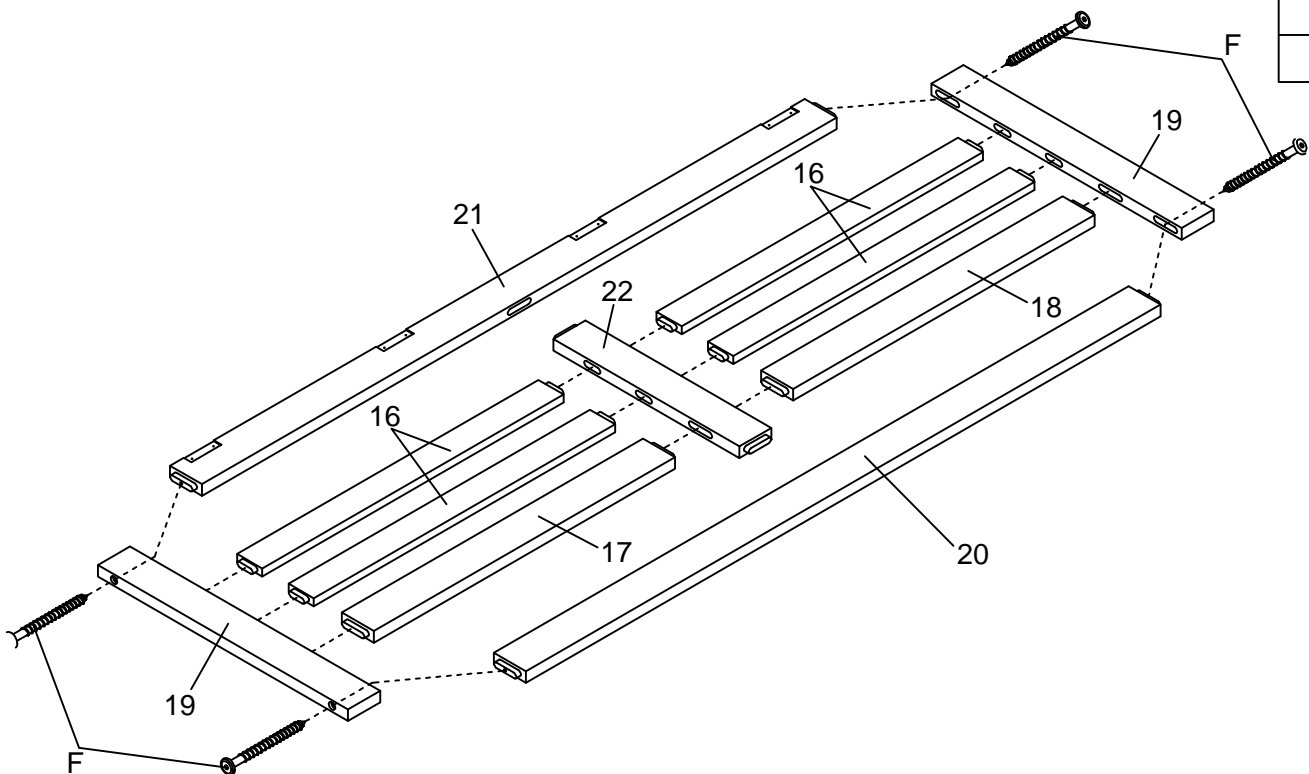

Part Lists (Box 3-WF532284)

3  1pc	4  1pc	11  1pc
12  1pc	15  1pc	16  Slat-12pcs
17  1pc	18  1pc	19  2pcs
22  1pc		

Hardware Lists (Box 3-WF532284)

A1  Ø10*30mm Wood dowel (16pcs)	A2  Ø8*20mm Wood dowel (8pcs)	B  Ø1/4*60mm Hex-Head bolt (6pcs)
C  Ø1/4"*9.5*12mm Horizontal-Hole bolt (6pcs)	D  Ø1/4*30mm Hex-Head bolt (24pcs)	E  Ø6*60mm Hex-Head screw (2pcs)
F  Ø6*90mm Hex-Head screw (6pcs)	G  K4mm Allen key (2pcs)	H  Knob (8pcs)
I  M5/32*15mm Bolt (8pcs)	J  Cross Hinge (3pcs)	K  Ø3.5*20mm Wood screws (12pcs)
L  Ø4*35mm Wood screws (15pcs)	M  Ø3.5*15mm Wood screws (82pcs)	N1  Leaf Hinge (8pcs)
N2  Leaf Hinge (4pcs)	O  Ø3.5*15mm Wood screws (54pcs)	P  Ø17,Ø6.5*5mm Plastic Temple (2pcs)
Q1  90 Degree Hinges With Lock (1pc)	Q2  90 Degree Hinges Do Not Lock (1pc)	R  Ø15*280mm Ty Slightly (2pcs)
S  Drawer Wheels (4pcs)	T  Ø3*10mm Wood screws (8pcs)	U  Duckle Lock (2pcs)
V  Ø4*25mm Wood screws (8pcs)	W  Ø4*50mm Wood screws (4pcs)	X  Ø9.5*10mm Plastic Canopy (4pcs)
Y  Electrical Outlet (1pc)	32  (No description provided)	

Step 9

M

12PCS

Step 10

F

4PCS

Step 11

Q1	Q2
1PC	1PC
O	
22PCS	