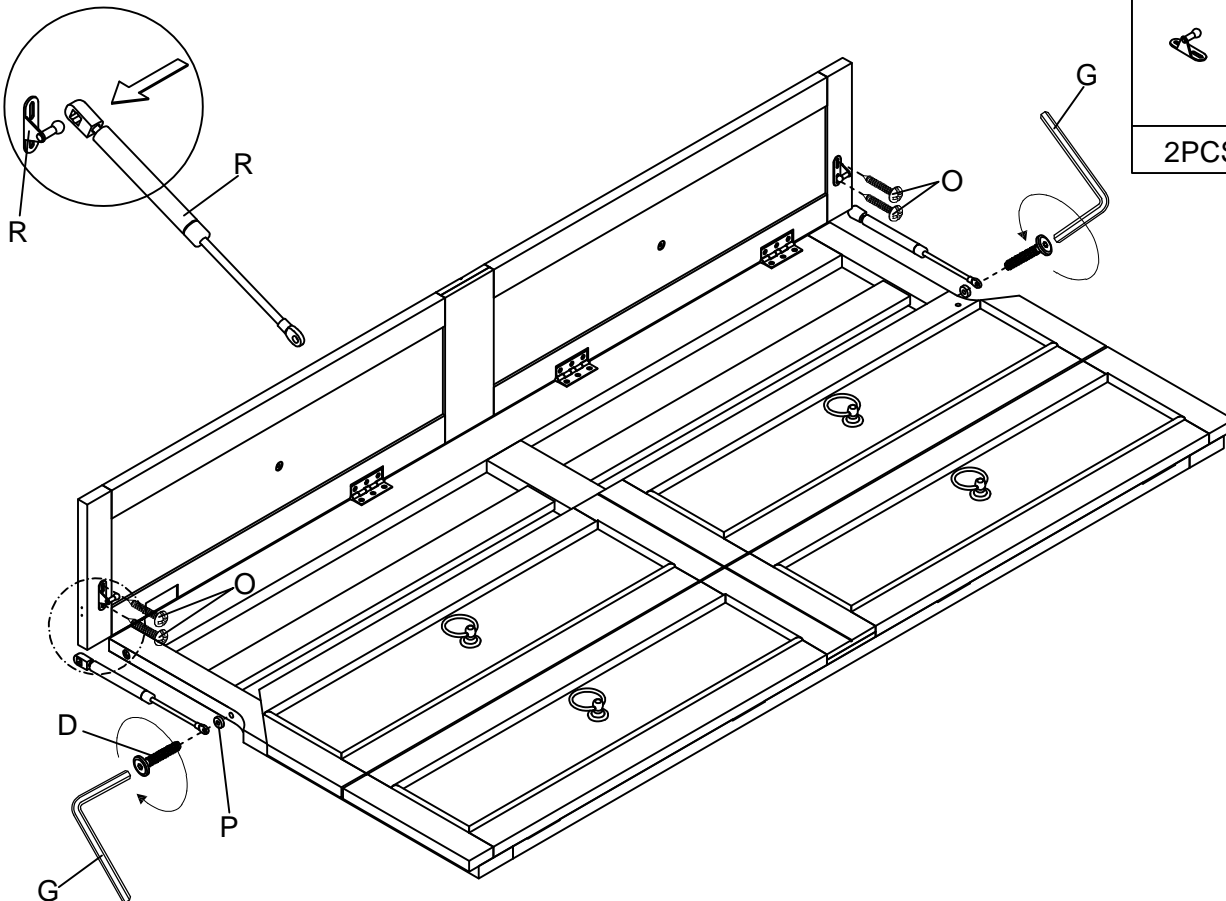

Part Lists (Box 3-WF532284)

3  1pc	4  1pc	11  1pc
12  1pc	15  1pc	16  Slat-12pcs
17  1pc	18  1pc	19  2pcs
22  1pc		

Hardware Lists (Box 3-WF532284)

A1  Ø10*30mm Wood dowel (16pcs)	A2  Ø8*20mm Wood dowel (8pcs)	B  Ø1/4*60mm Hex-Head bolt (6pcs)
C  Ø1/4"*9.5*12mm Horizontal-Hole bolt (6pcs)	D  Ø1/4*30mm Hex-Head bolt (24pcs)	E  Ø6*60mm Hex-Head screw (2pcs)
F  Ø6*90mm Hex-Head screw (6pcs)	G  K4mm Allen key (2pcs)	H  Knob (8pcs)
I  M5/32*15mm Bolt (8pcs)	J  Cross Hinge (3pcs)	K  Ø3.5*20mm Wood screws (12pcs)
L  Ø4*35mm Wood screws (15pcs)	M  Ø3.5*15mm Wood screws (82pcs)	N1  Leaf Hinge (8pcs)
N2  Leaf Hinge (4pcs)	O  Ø3.5*15mm Wood screws (54pcs)	P  Ø17,Ø6.5*5mm Plastic Temple (2pcs)
Q1  90 Degree Hinges With Lock (1pc)	Q2  90 Degree Hinges Do Not Lock (1pc)	R  Ø15*280mm Ty Slightly (2pcs)
S  Drawer Wheels (4pcs)	T  Ø3*10mm Wood screws (8pcs)	U  Duckle Lock (2pcs)
V  Ø4*25mm Wood screws (8pcs)	W  Ø4*50mm Wood screws (4pcs)	X  Ø9.5*10mm Plastic Canopy (4pcs)
Y  Electrical Outlet (1pc)	32  (No description provided)	

Step 5

E	F
	
2PCS	2PCS

Step 6

D	H
	
12PCS	4PCS
	I
	
	4PCS

Step 7

H		I	
	3PCS		3PCS
N1			
4PCS			
M			
24PCS			

Step 8

R		P	
	2PCS		2PCS
D			
2PCS			
O			
4PCS			