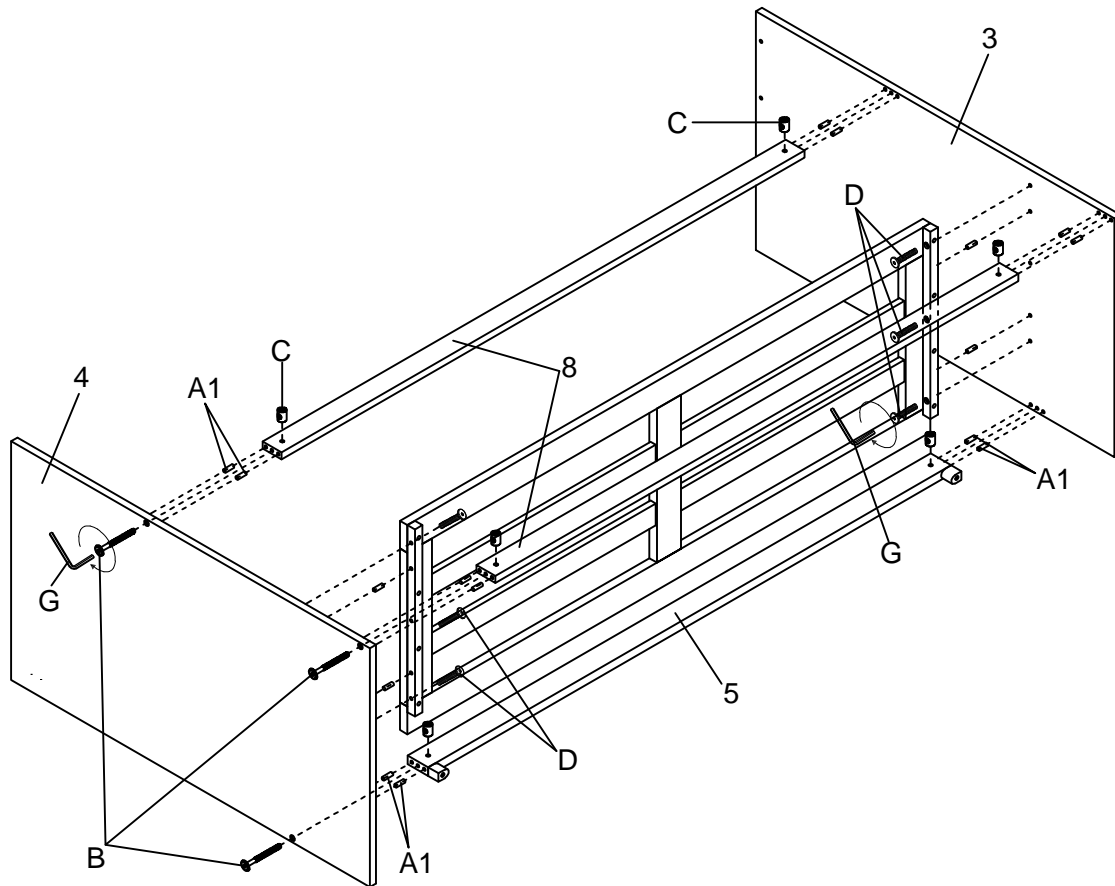

Step 2

A1	B
16PCS	6PCS
C	
6PCS	
D	
6PCS