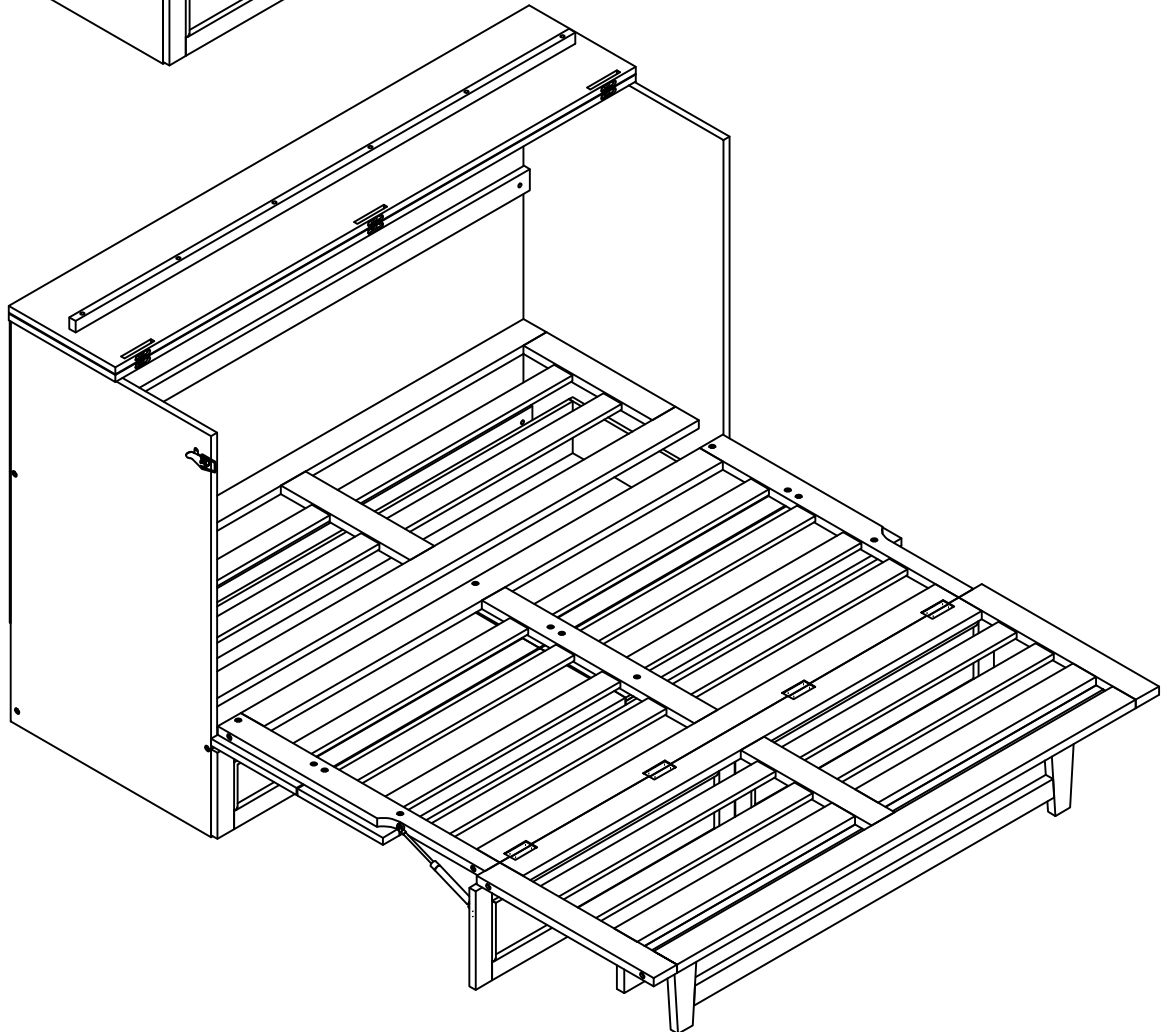

ASSEMBLY INSTRUCTIONS

Detail View

Part Lists (Box 1-WF532282)

6  1pc	7  2pcs	9  1pc
10  1pc	23  1pc	26  1pc
29  1pc		

Part Lists (Box 2-WF532283)

<p>1</p>  <p>1pc</p>	<p>2</p>  <p>1pc</p>	<p>5</p>  <p>1pc</p>
<p>8</p>  <p>Back Rail-2pcs</p>	<p>13</p>  <p>1pc</p>	<p>14</p>  <p>1pc</p>
<p>20</p>  <p>1pc</p>	<p>21</p>  <p>1pc</p>	<p>24</p>  <p>1pc</p>
<p>25</p>  <p>Panel-2pcs</p>	<p>27</p>  <p>Panel-2pcs</p>	<p>28</p>  <p>1pc</p>
<p>30</p>  <p>Support rail-2pcs</p>	<p>31</p>  <p>1pc</p>	

Part Lists (Box 3-WF532284)

3  1pc	4  1pc	11  1pc
12  1pc	15  1pc	16  Slat-12pcs
17  1pc	18  1pc	19  2pcs
22  1pc		

Hardware Lists (Box 3-WF532284)

A1  Ø10*30mm Wood dowel (16pcs)	A2  Ø8*20mm Wood dowel (8pcs)	B  Ø1/4*60mm Hex-Head bolt (6pcs)
C  Ø1/4"*9.5*12mm Horizontal-Hole bolt (6pcs)	D  Ø1/4*30mm Hex-Head bolt (24pcs)	E  Ø6*60mm Hex-Head screw (2pcs)
F  Ø6*90mm Hex-Head screw (6pcs)	G  K4mm Allen key (2pcs)	H  Knob (8pcs)
I  M5/32*15mm Bolt (8pcs)	J  Cross Hinge (3pcs)	K  Ø3.5*20mm Wood screws (12pcs)
L  Ø4*35mm Wood screws (15pcs)	M  Ø3.5*15mm Wood screws (82pcs)	N1  Leaf Hinge (8pcs)
N2  Leaf Hinge (4pcs)	O  Ø3.5*15mm Wood screws (54pcs)	P  Ø17,Ø6.5*5mm Plastic Temple (2pcs)
Q1  90 Degree Hinges With Lock (1pc)	Q2  90 Degree Hinges Do Not Lock (1pc)	R  Ø15*280mm Ty Slightly (2pcs)
S  Drawer Wheels (4pcs)	T  Ø3*10mm Wood screws (8pcs)	U  Duckle Lock (2pcs)
V  Ø4*25mm Wood screws (8pcs)	W  Ø4*50mm Wood screws (4pcs)	X  Ø9.5*10mm Plastic Canopy (4pcs)
Y  Electrical Outlet (1pc)	32  (No description provided)	