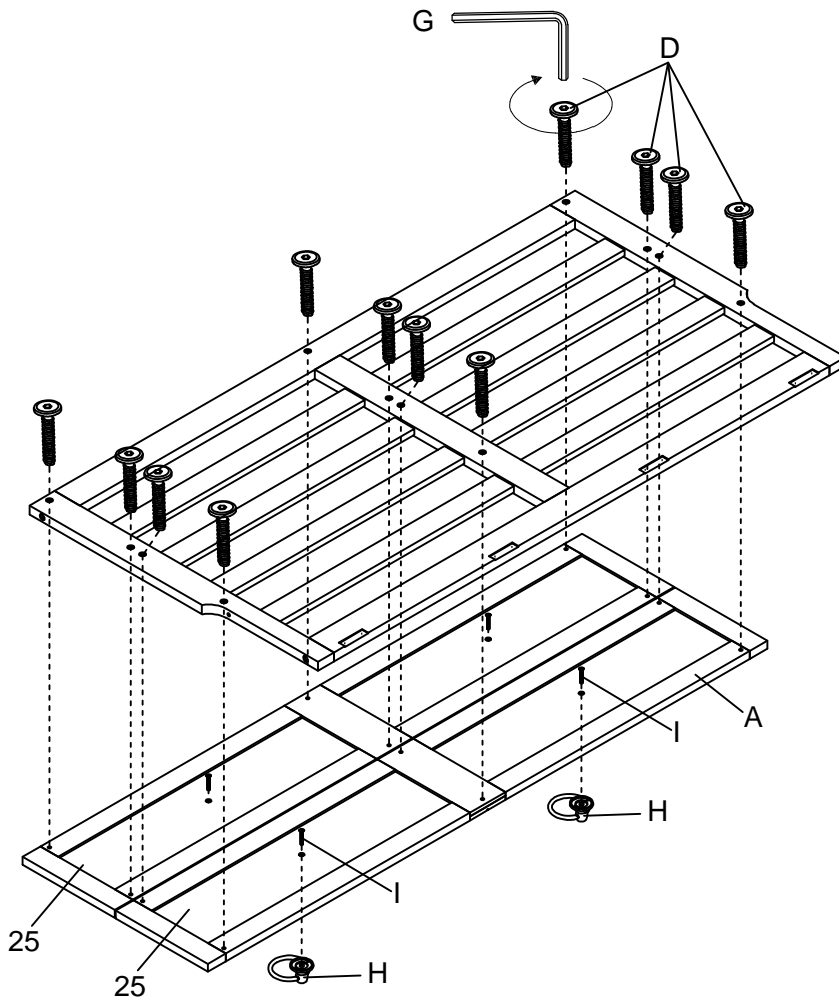

ASSEMBLY INSTRUCTIONS

Detail View

Part Lists (Box 1-WF532282)

6  1pc	7  2pcs	9  1pc
10  1pc	23  1pc	26  1pc
29  1pc		

Part Lists (Box 2-WF532283)

<p>1</p>  <p>1pc</p>	<p>2</p>  <p>1pc</p>	<p>5</p>  <p>1pc</p>
<p>8</p>  <p>Back Rail-2pcs</p>	<p>13</p>  <p>1pc</p>	<p>14</p>  <p>1pc</p>
<p>20</p>  <p>1pc</p>	<p>21</p>  <p>1pc</p>	<p>24</p>  <p>1pc</p>
<p>25</p>  <p>Panel-2pcs</p>	<p>27</p>  <p>Panel-2pcs</p>	<p>28</p>  <p>1pc</p>
<p>30</p>  <p>Support rail-2pcs</p>	<p>31</p>  <p>1pc</p>	

Part Lists (Box 3-WF532284)

3  1pc	4  1pc	11  1pc
12  1pc	15  1pc	16  Slat-12pcs
17  1pc	18  1pc	19  2pcs
22  1pc		

Hardware Lists (Box 3-WF532284)

A1  Ø10*30mm Wood dowel (16pcs)	A2  Ø8*20mm Wood dowel (8pcs)	B  Ø1/4*60mm Hex-Head bolt (6pcs)
C  Ø1/4"*9.5*12mm Horizontal-Hole bolt (6pcs)	D  Ø1/4*30mm Hex-Head bolt (24pcs)	E  Ø6*60mm Hex-Head screw (2pcs)
F  Ø6*90mm Hex-Head screw (6pcs)	G  K4mm Allen key (2pcs)	H  Knob (8pcs)
I  M5/32*15mm Bolt (8pcs)	J  Cross Hinge (3pcs)	K  Ø3.5*20mm Wood screws (12pcs)
L  Ø4*35mm Wood screws (15pcs)	M  Ø3.5*15mm Wood screws (82pcs)	N1  Leaf Hinge (8pcs)
N2  Leaf Hinge (4pcs)	O  Ø3.5*15mm Wood screws (54pcs)	P  Ø17,Ø6.5*5mm Plastic Temple (2pcs)
Q1  90 Degree Hinges With Lock (1pc)	Q2  90 Degree Hinges Do Not Lock (1pc)	R  Ø15*280mm Ty Slightly (2pcs)
S  Drawer Wheels (4pcs)	T  Ø3*10mm Wood screws (8pcs)	U  Duckle Lock (2pcs)
V  Ø4*25mm Wood screws (8pcs)	W  Ø4*50mm Wood screws (4pcs)	X  Ø9.5*10mm Plastic Canopy (4pcs)
Y  Electrical Outlet (1pc)	32  (No description provided)	

Step 1

L	N2
	
10PCS	4PCS
M	
	
12PCS	

Step 2

A1	B
	
16PCS	6PCS
C	
	
6PCS	
D	
	
6PCS	

Step 3

<p>J</p> 	<p>K</p> 
<p>3PCS</p>	<p>12PCS</p>
<p>L</p> 	
<p>5PCS</p>	

Step 4

<p>D</p> 	<p>O</p> 
<p>4PCS</p>	<p>28PCS</p>
<p>Y</p> 	
<p>1PC</p>	
<p>M</p> 	
<p>2PCS</p>	

Step 5

E	F
	
2PCS	2PCS

Step 6

D	H
	
12PCS	4PCS
	I
	
	4PCS

Step 7

H		I	
	3PCS		3PCS
N1			
4PCS			
M			
24PCS			

Step 8

R		P	
	2PCS		2PCS
D			
2PCS			
O			
4PCS			