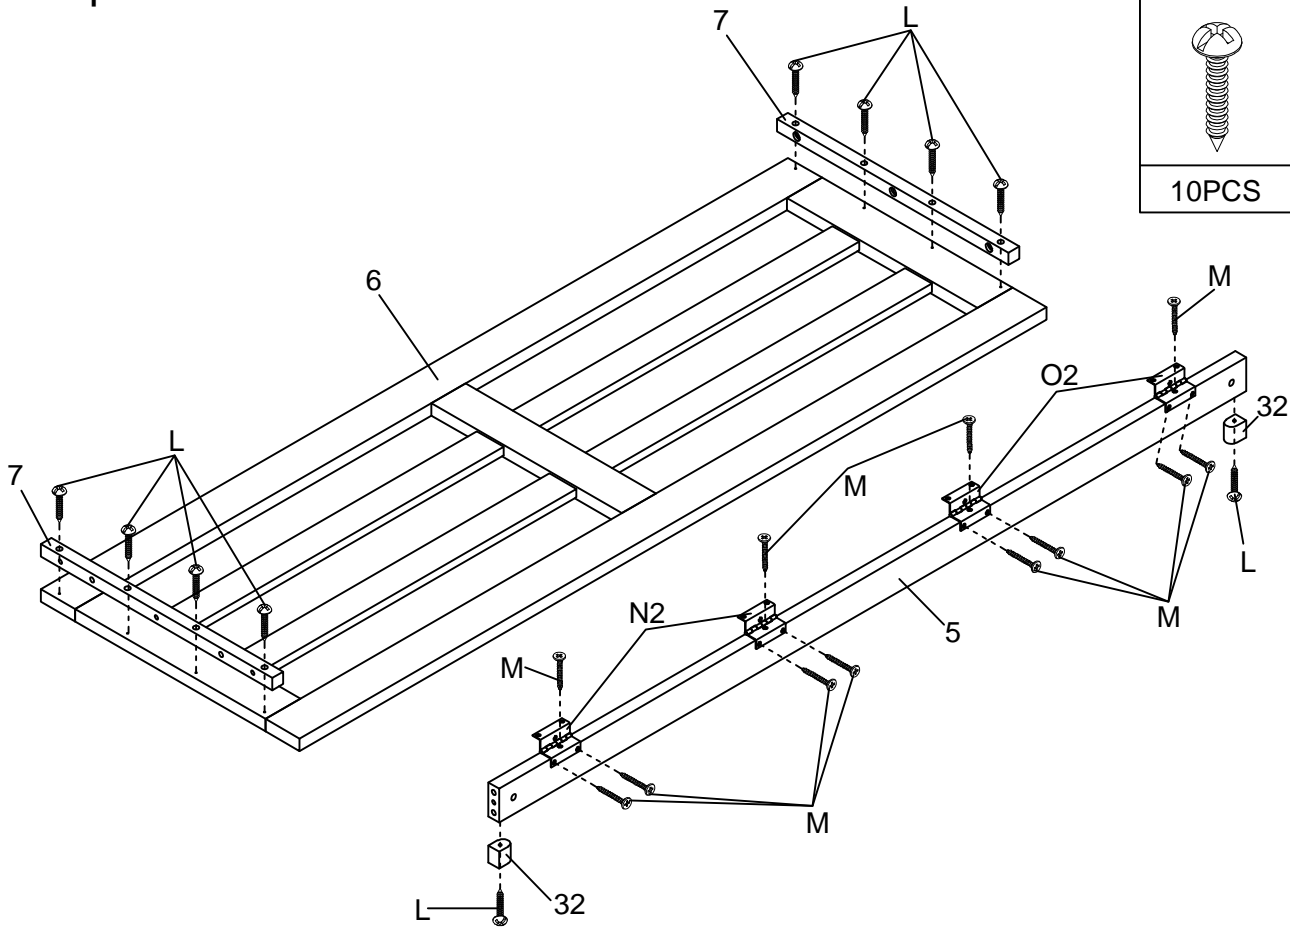

Step 1

L	N2
10PCS	4PCS
M	
12PCS