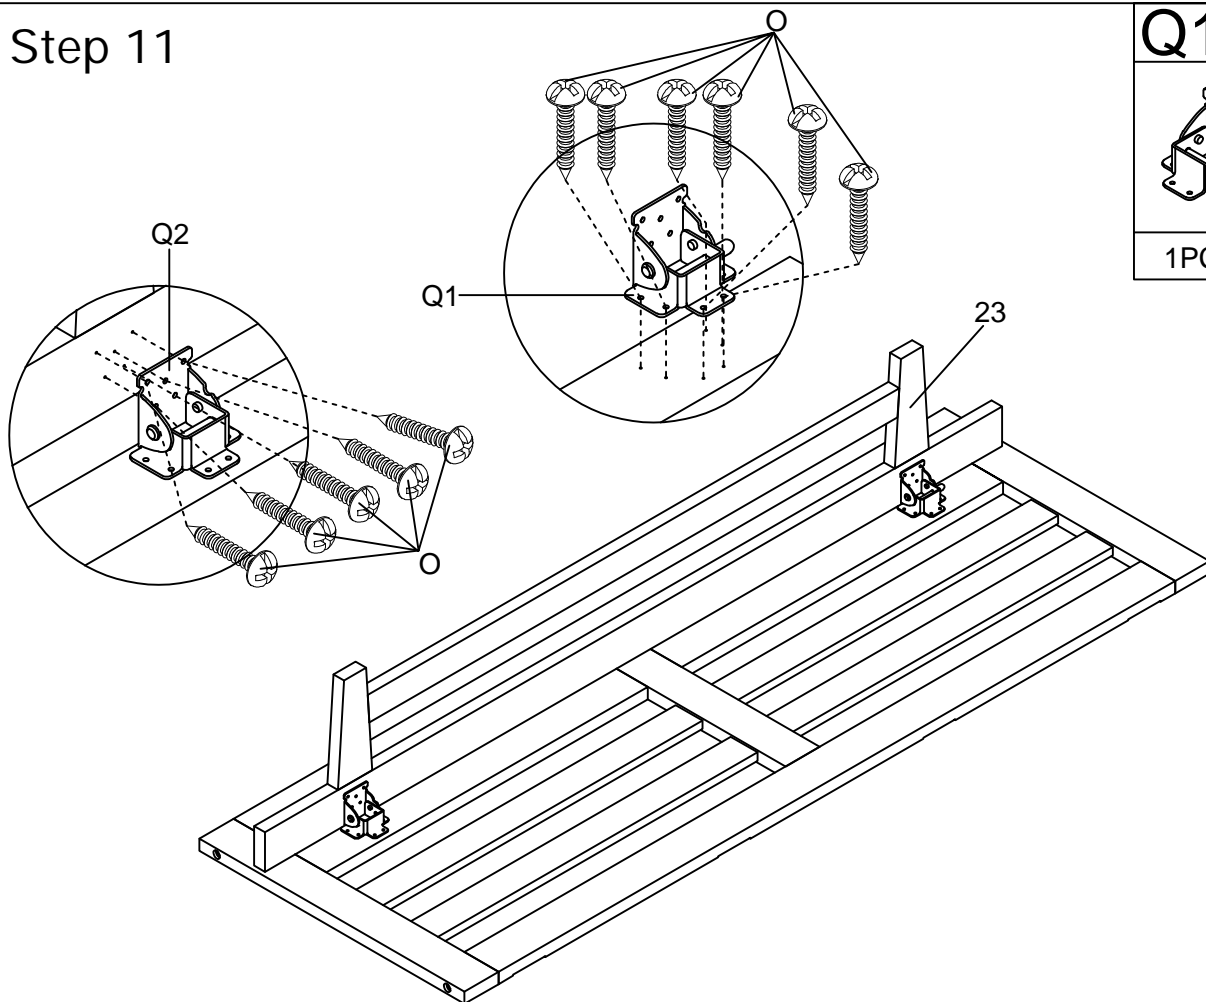

Step 11

Q1	Q2
1PC	1PC
O	
22PCS	

Step 12

N1
4PCS
M
24PCS