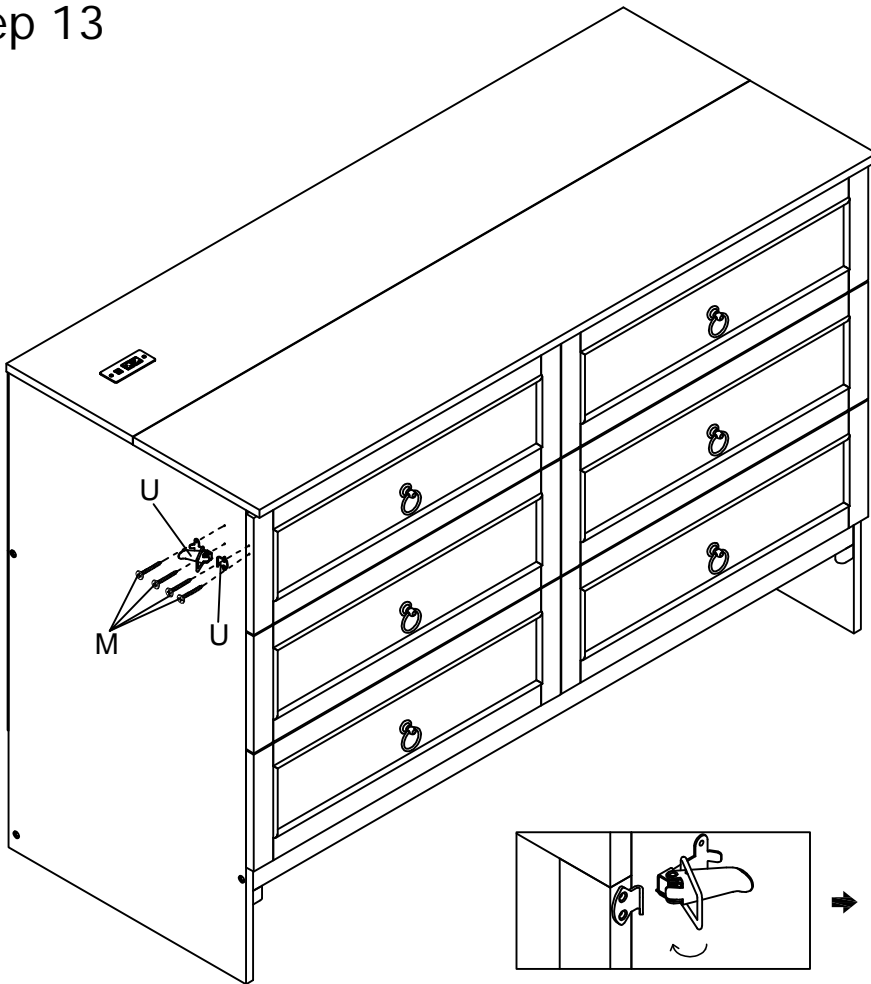

Step 13

U	M
2PCS	8PCS