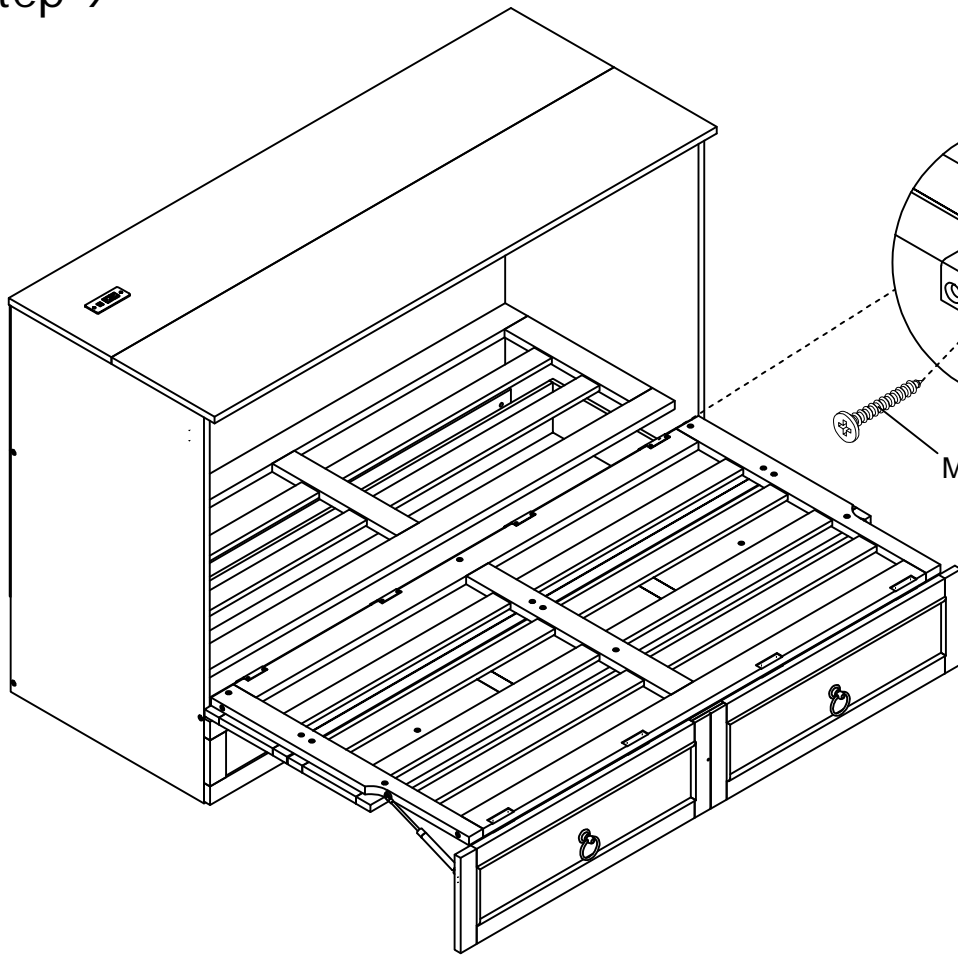

Step 9

M

12PCS

Step 10

F

4PCS