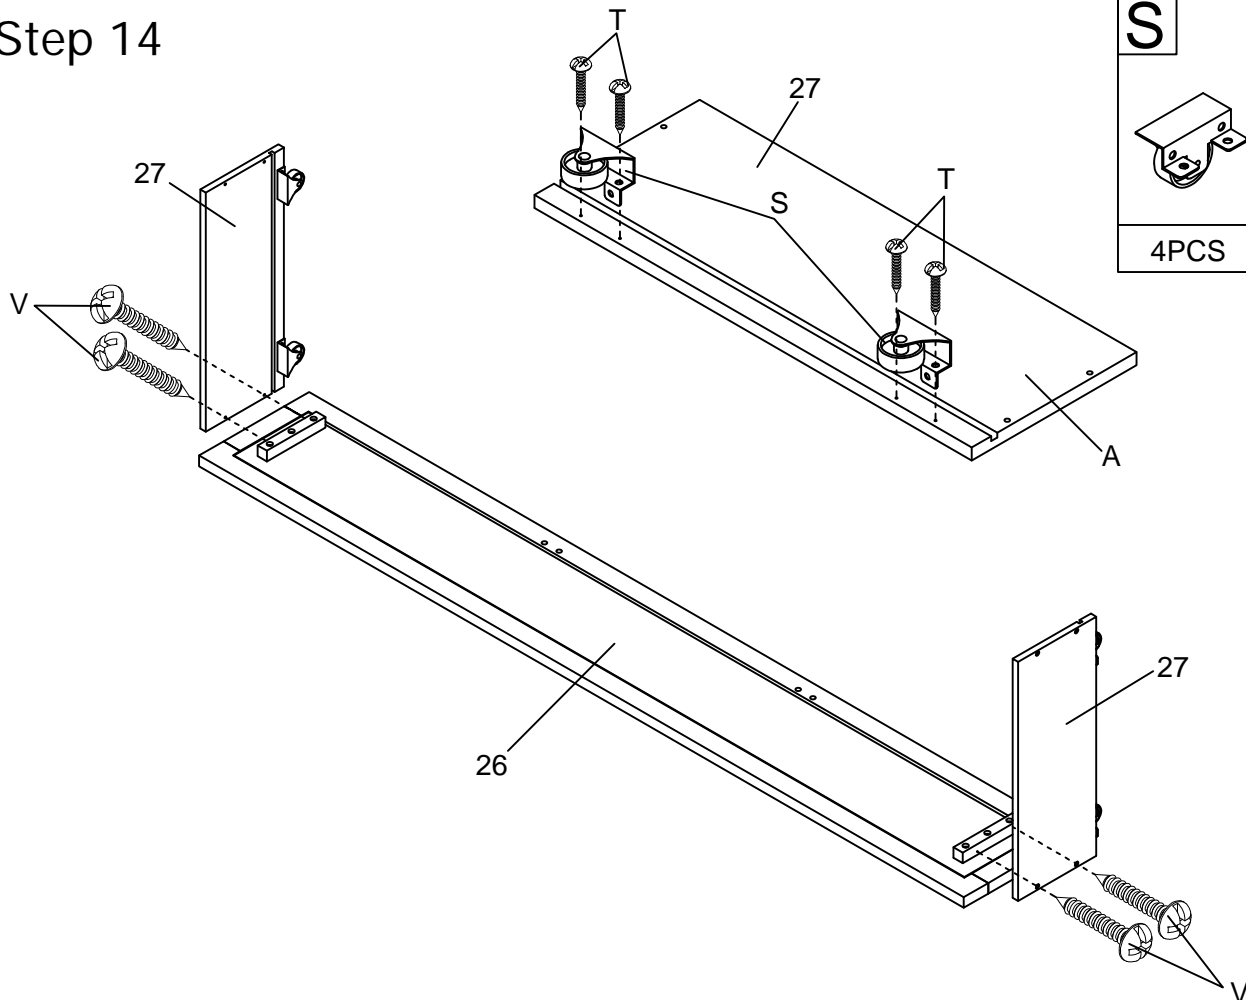

Part Lists (Box 3-WF532284)

3  1pc	4  1pc	11  1pc
12  1pc	15  1pc	16  Slat-12pcs
17  1pc	18  1pc	19  2pcs
22  1pc		

Hardware Lists (Box 3-WF532284)

A1  Ø10*30mm Wood dowel (16pcs)	A2  Ø8*20mm Wood dowel (8pcs)	B  Ø1/4*60mm Hex-Head bolt (6pcs)
C  Ø1/4"*9.5*12mm Horizontal-Hole bolt (6pcs)	D  Ø1/4*30mm Hex-Head bolt (24pcs)	E  Ø6*60mm Hex-Head screw (2pcs)
F  Ø6*90mm Hex-Head screw (6pcs)	G  K4mm Allen key (2pcs)	H  Knob (8pcs)
I  M5/32*15mm Bolt (8pcs)	J  Cross Hinge (3pcs)	K  Ø3.5*20mm Wood screws (12pcs)
L  Ø4*35mm Wood screws (15pcs)	M  Ø3.5*15mm Wood screws (82pcs)	N1  Leaf Hinge (8pcs)
N2  Leaf Hinge (4pcs)	O  Ø3.5*15mm Wood screws (54pcs)	P  Ø17,Ø6.5*5mm Plastic Temple (2pcs)
Q1  90 Degree Hinges With Lock (1pc)	Q2  90 Degree Hinges Do Not Lock (1pc)	R  Ø15*280mm Ty Slightly (2pcs)
S  Drawer Wheels (4pcs)	T  Ø3*10mm Wood screws (8pcs)	U  Duckle Lock (2pcs)
V  Ø4*25mm Wood screws (8pcs)	W  Ø4*50mm Wood screws (4pcs)	X  Ø9.5*10mm Plastic Canopy (4pcs)
Y  Electrical Outlet (1pc)	32  (No description provided)	

Step 12

N1
4PCS
M
24PCS

Step 13

U	M
2PCS	8PCS

Step 14

S	T
4PCS	8PCS
	V
	4PCS

Step 15

A2