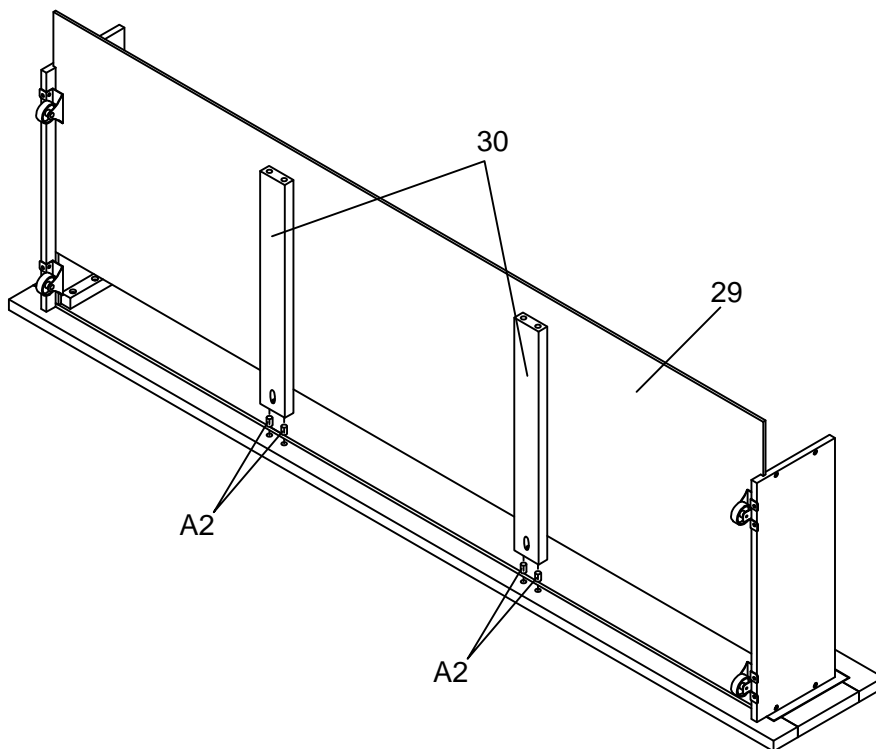

Part Lists (Box 3-WF532284)

3  1pc	4  1pc	11  1pc
12  1pc	15  1pc	16  Slat-12pcs
17  1pc	18  1pc	19  2pcs
22  1pc		

Hardware Lists (Box 3-WF532284)

A1  Ø10*30mm Wood dowel (16pcs)	A2  Ø8*20mm Wood dowel (8pcs)	B  Ø1/4*60mm Hex-Head bolt (6pcs)
C  Ø1/4"*9.5*12mm Horizontal-Hole bolt (6pcs)	D  Ø1/4*30mm Hex-Head bolt (24pcs)	E  Ø6*60mm Hex-Head screw (2pcs)
F  Ø6*90mm Hex-Head screw (6pcs)	G  K4mm Allen key (2pcs)	H  Knob (8pcs)
I  M5/32*15mm Bolt (8pcs)	J  Cross Hinge (3pcs)	K  Ø3.5*20mm Wood screws (12pcs)
L  Ø4*35mm Wood screws (15pcs)	M  Ø3.5*15mm Wood screws (82pcs)	N1  Leaf Hinge (8pcs)
N2  Leaf Hinge (4pcs)	O  Ø3.5*15mm Wood screws (54pcs)	P  Ø17,Ø6.5*5mm Plastic Temple (2pcs)
Q1  90 Degree Hinges With Lock (1pc)	Q2  90 Degree Hinges Do Not Lock (1pc)	R  Ø15*280mm Ty Slightly (2pcs)
S  Drawer Wheels (4pcs)	T  Ø3*10mm Wood screws (8pcs)	U  Duckle Lock (2pcs)
V  Ø4*25mm Wood screws (8pcs)	W  Ø4*50mm Wood screws (4pcs)	X  Ø9.5*10mm Plastic Canopy (4pcs)
Y  Electrical Outlet (1pc)	32  (No description provided)	

Step 12

N1
4PCS
M
24PCS

Step 13

U	M
2PCS	8PCS

Step 14

S	T
4PCS	8PCS
	V
	4PCS

Step 15

A2