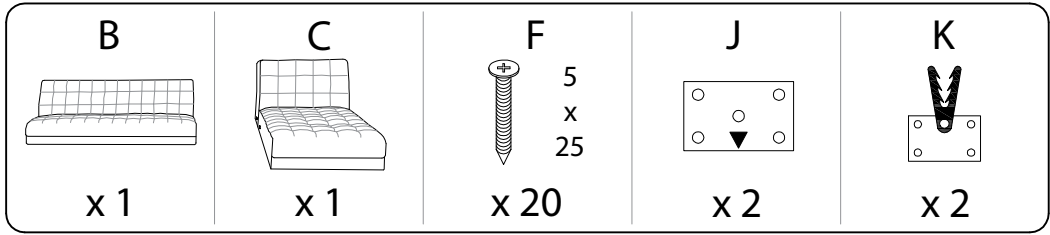

Assembly instructions for step 1/6:

- Tools:** A circle containing an Allen key and a screwdriver, and a crossed-out power drill icon.
- Warning:** A triangle with an exclamation mark.
- Time:** A clock icon with the text "45'".
- Personnel:** A person icon with the text "2".

<b>A</b>	<b>B</b>	<b>C</b>	<b>D</b>	<b>E</b>	<b>F</b>
					
<b>x 1</b>	<b>x 1</b>	<b>x 1</b>	<b>x 1</b>	<b>x 8</b>	<b>5 x 25 x 52</b>

<b>G</b>	<b>H</b>	<b>I</b>	<b>J</b>	<b>K</b>
				
<b>x 4</b>	<b>M6 x 30 x 8</b>	<b>x 1</b>	<b>x 2</b>	<b>x 2</b>

1

1

2

3

2

G  
  
x 4

H  
  
M6  
x 30  
x 8

I  
  
x 1