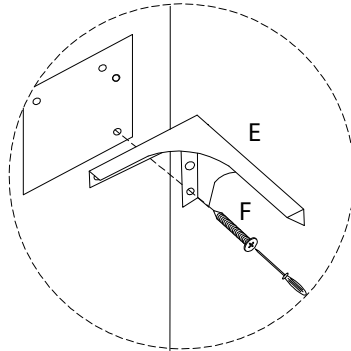

Assembly instructions for step 1/6:

- Tools:** A circle containing an Allen key and a screwdriver, and a crossed-out power drill icon.
- Warning:** A triangle with an exclamation mark.
- Time:** A clock icon with the text "45'".
- Personnel:** A person icon with the text "2".

<b>A</b>	<b>B</b>	<b>C</b>	<b>D</b>	<b>E</b>	<b>F</b>
					
<b>x 1</b>	<b>x 1</b>	<b>x 1</b>	<b>x 1</b>	<b>x 8</b>	<b>5 x 25 x 52</b>

<b>G</b>	<b>H</b>	<b>I</b>	<b>J</b>	<b>K</b>
				
<b>x 4</b>	<b>M6 x 30 x 8</b>	<b>x 1</b>	<b>x 2</b>	<b>x 2</b>

1

1

2

3

2

G  
  
x 4

H  
  
M6  
x 30  
x 8

I  
  
x 1