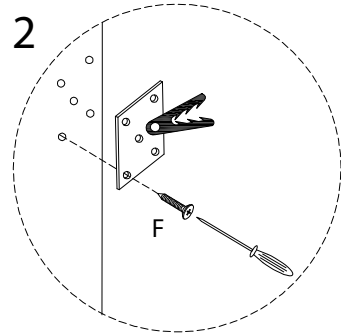

Assembly instructions for step 1/6:

- Tools:** A circle containing an Allen key and a screwdriver, and a crossed-out power drill icon.
- Warning:** A triangle with an exclamation mark.
- Time:** A clock icon with the text "45'".
- Personnel:** A person icon with the text "2".

<b>A</b>	<b>B</b>	<b>C</b>	<b>D</b>	<b>E</b>	<b>F</b>
					
<b>x 1</b>	<b>x 1</b>	<b>x 1</b>	<b>x 1</b>	<b>x 8</b>	<b>5 x 25 x 52</b>

<b>G</b>	<b>H</b>	<b>I</b>	<b>J</b>	<b>K</b>
				
<b>x 4</b>	<b>M6 x 30 x 8</b>	<b>x 1</b>	<b>x 2</b>	<b>x 2</b>

1

1

2

3

2

G  
  
x 4

H  
  
M6  
x 30  
x 8

I  
  
x 1