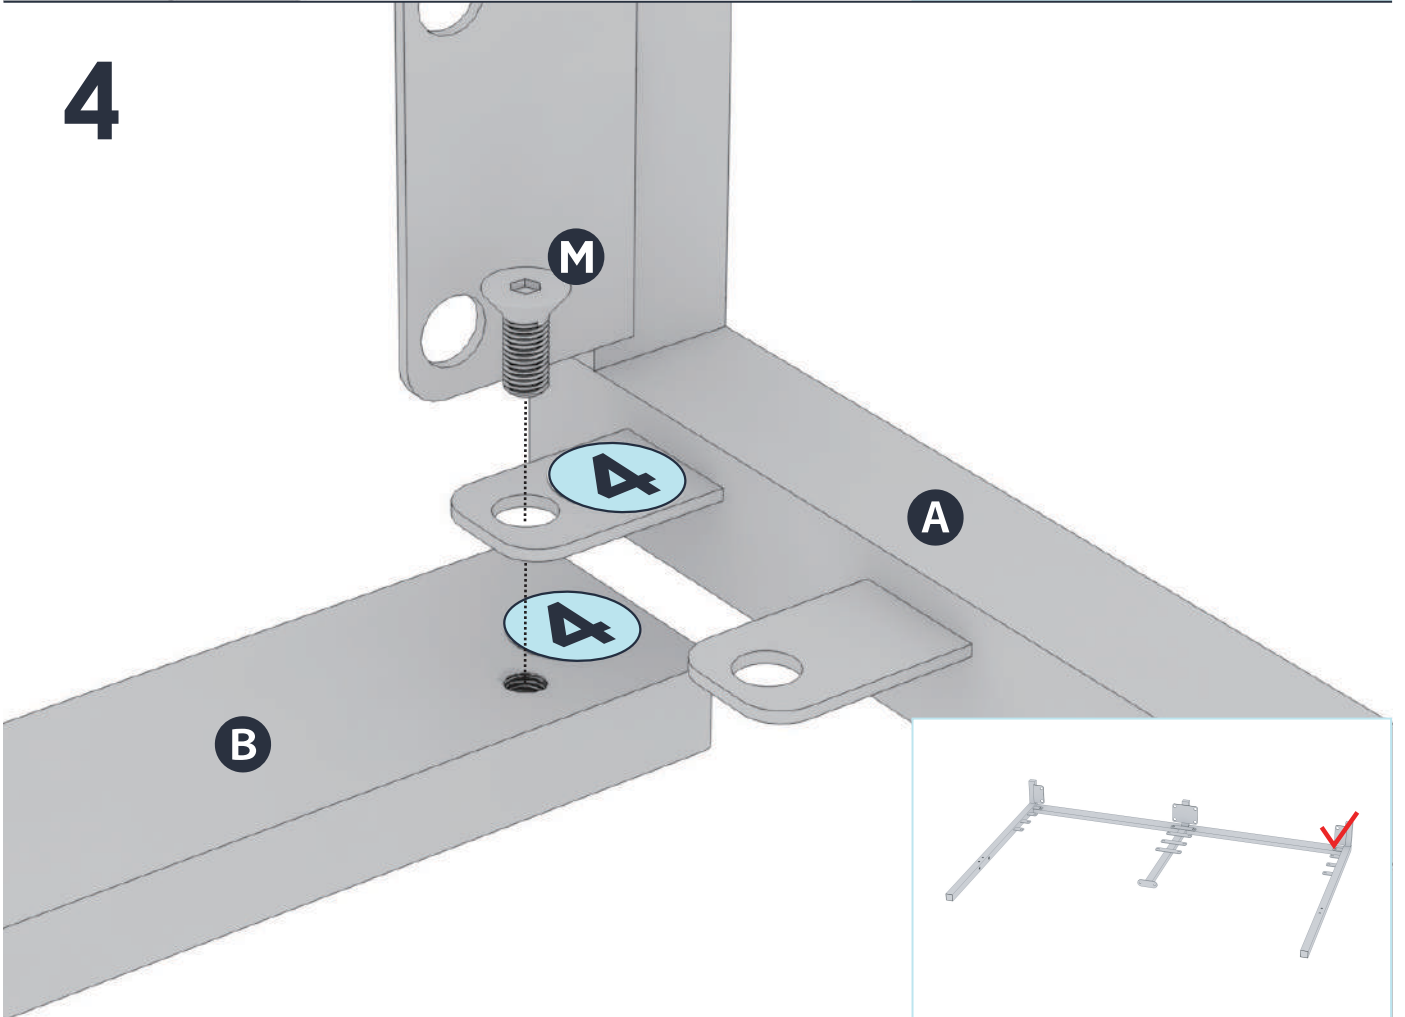

safe sourcing
practices

MATCH THE NUMBERS
- easy assembly by matching
numbered parts

KASI - Full, Queen, King, Cal King

- | | | | |
|---|-----------------|---|------------------|
|  | A x 1set |  | G x 1set |
|  | B x 2pcs |  | H x 1set |
|  | C x 1pc |  | I x 1set |
|  | D x 6pcs |  | J x 1pc |
|  | E x 2pcs |  | K x 1pc |
|  | F x 1pc |  | O x 2pcs |
|  | L x 5pcs |  | M x 24pcs |
| | |  | S x 18pcs |

1

2

3

4

10

11

12

13

16

17

18

19

Remove adhesive protection strip from non-slip taped slats as shown to help keep your mattress in place. Please make sure to only remove **the top vinyl strip** and not the whole tape!

EN THIS PRODUCT REQUIRES ADULT ASSEMBLY