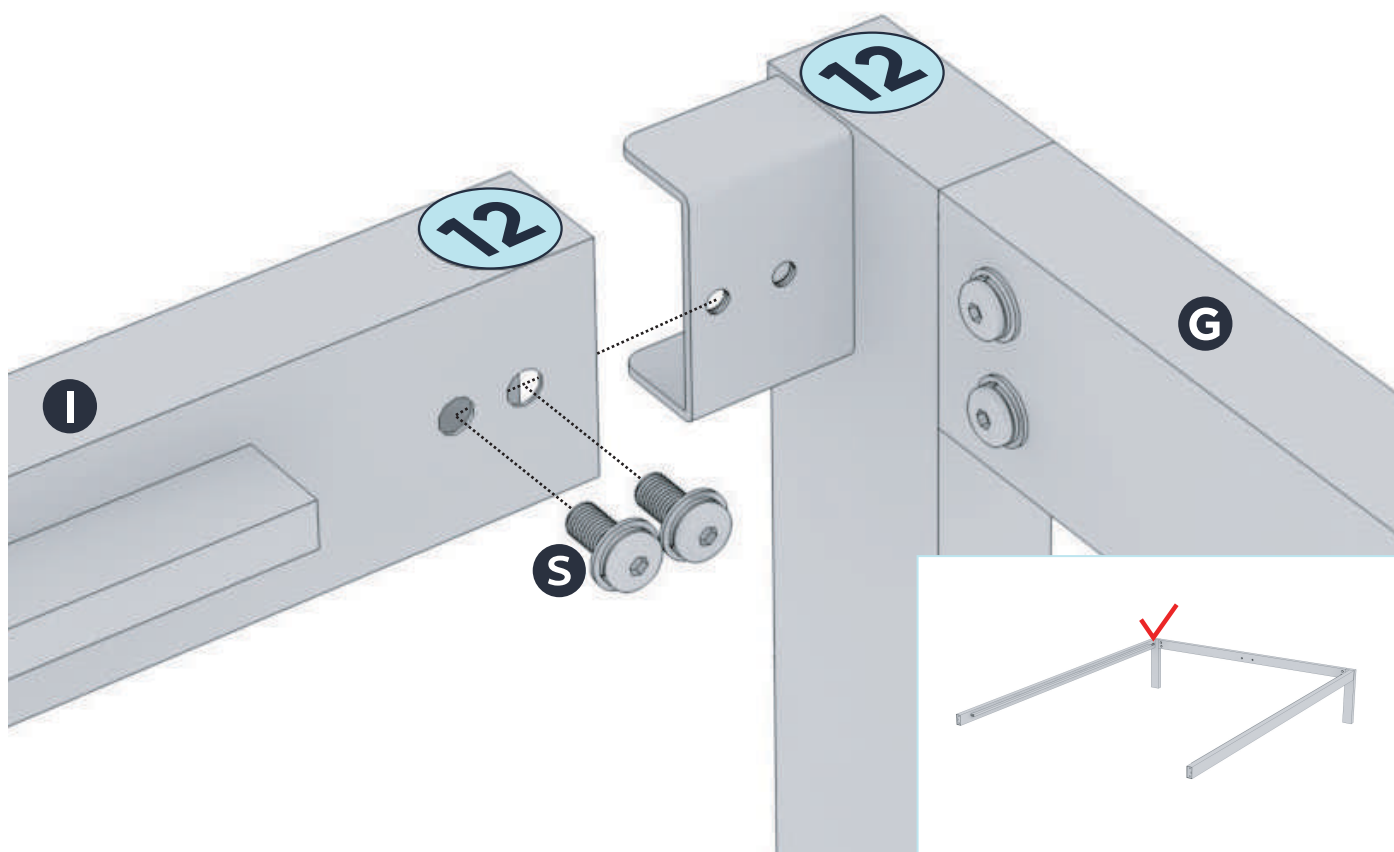

safe sourcing
practices

MATCH THE NUMBERS
- easy assembly by matching
numbered parts

KASI - Full, Queen, King, Cal King

- | | | | |
|---|-----------------|---|------------------|
|  | A x 1set |  | G x 1set |
|  | B x 2pcs |  | H x 1set |
|  | C x 1pc |  | I x 1set |
|  | D x 6pcs |  | J x 1pc |
|  | E x 2pcs |  | K x 1pc |
|  | F x 1pc |  | O x 2pcs |
|  | L x 5pcs |  | M x 24pcs |
| | |  | S x 18pcs |

1

2

3

4

10

11

12

13

16

17

18

19

Remove adhesive protection strip from non-slip taped slats as shown to help keep your mattress in place. Please make sure to only remove **the top vinyl strip** and not the whole tape!

EN THIS PRODUCT REQUIRES ADULT ASSEMBLY