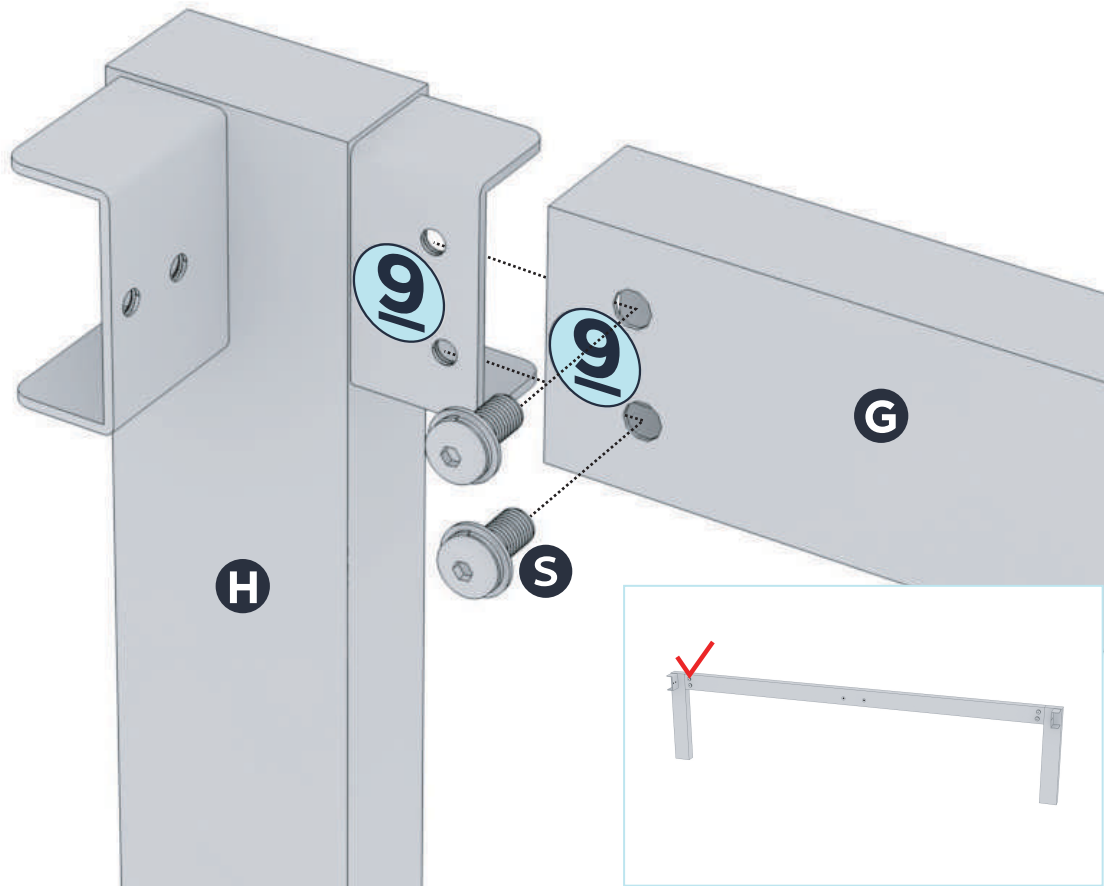

safe sourcing
practices

MATCH THE NUMBERS
- easy assembly by matching
numbered parts

KASI - Full, Queen, King, Cal King

- | | | | |
|---|-----------------|---|------------------|
|  | A x 1set |  | G x 1set |
|  | B x 2pcs |  | H x 1set |
|  | C x 1pc |  | I x 1set |
|  | D x 6pcs |  | J x 1pc |
|  | E x 2pcs |  | K x 1pc |
|  | F x 1pc |  | O x 2pcs |
|  | L x 5pcs |  | M x 24pcs |
| | |  | S x 18pcs |

1

2

3

4

10

11

12

13

16

17

18

19

Remove adhesive protection strip from non-slip taped slats as shown to help keep your mattress in place. Please make sure to only remove **the top vinyl strip** and not the whole tape!

EN THIS PRODUCT REQUIRES ADULT ASSEMBLY