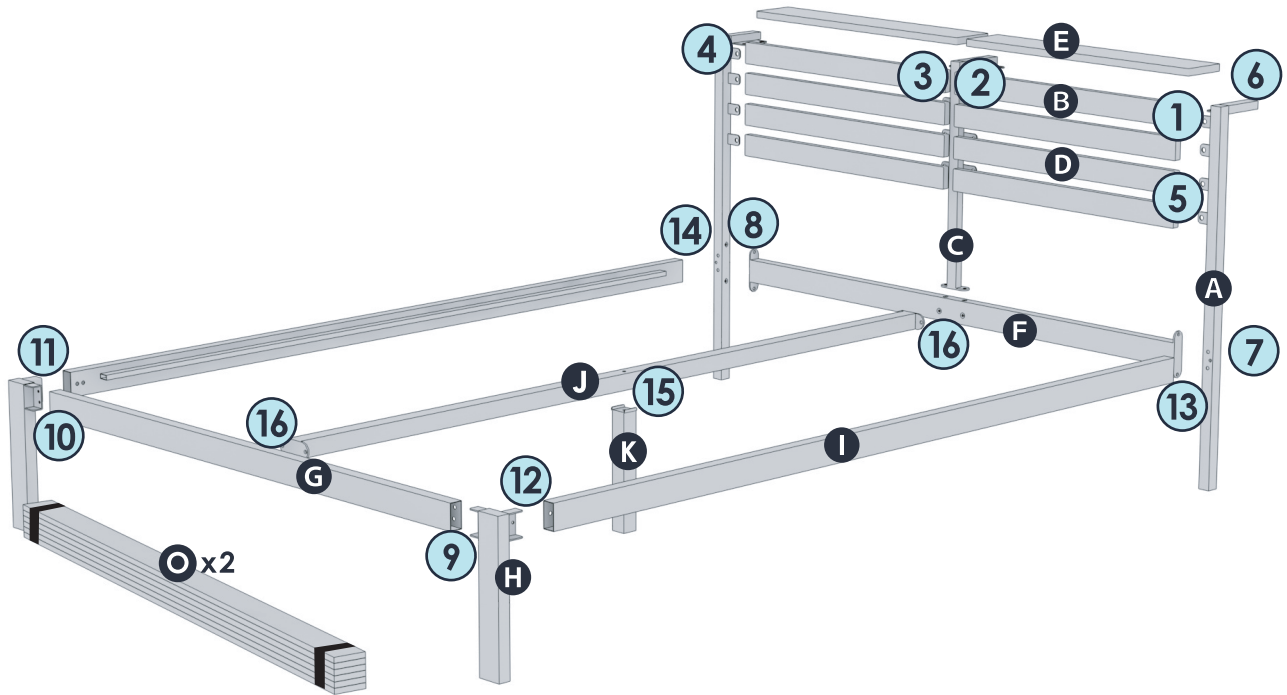

safe sourcing
practices

MATCH THE NUMBERS
- easy assembly by matching
numbered parts

KASI - Full, Queen, King, Cal King

- | | | | |
|---|-----------------|---|------------------|
|  | A x 1set |  | G x 1set |
|  | B x 2pcs |  | H x 1set |
|  | C x 1pc |  | I x 1set |
|  | D x 6pcs |  | J x 1pc |
|  | E x 2pcs |  | K x 1pc |
|  | F x 1pc |  | O x 2pcs |
|  | L x 5pcs |  | M x 24pcs |
| | |  | S x 18pcs |

16

17

18

19

Remove adhesive protection strip from non-slip taped slats as shown to help keep your mattress in place. Please make sure to only remove **the top vinyl strip** and not the whole tape!

EN THIS PRODUCT REQUIRES ADULT ASSEMBLY