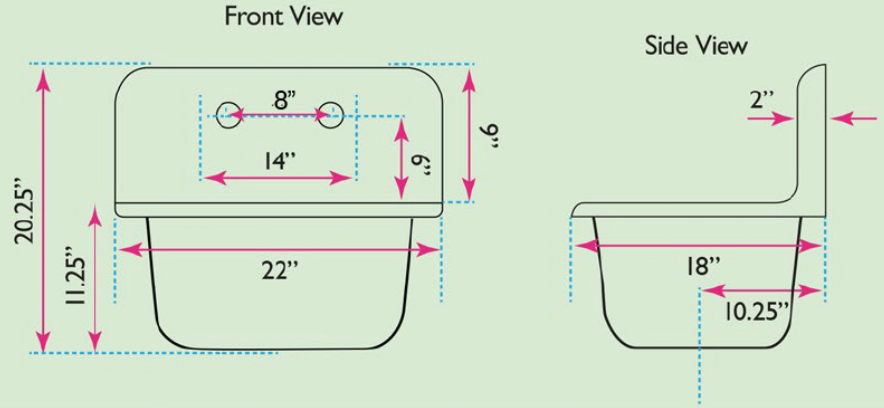

Anchor Collection

22 Inch Single Bowl Wallmount Cast Iron Utility/Kitchen Sink
And Grid Drain Set

Nantucket

S I N K S

www.NantucketSinksUSA.com
info@nantucketsinksusa.com

SPECS

OVERALL DIMENSIONS	INTERIOR BOWL	EXT. BOWL DEPTH	INTERIOR BOWL DEPTH	DRAIN SIZE
22" x 18" x 20.25"	18.5" x 14.125"	11.25"	10.5"	3"

FEATURES:

- Strong and Durable Enameled Cast Iron
- Scratch/Chip/Burn Resistant
- Mounting bracket included
- 3" Drain included (After February 2022)
- Requires wall mount faucet - 8" spread - not included
- Limited Lifetime Manufacturer's Warranty
- Professional Installation Recommended