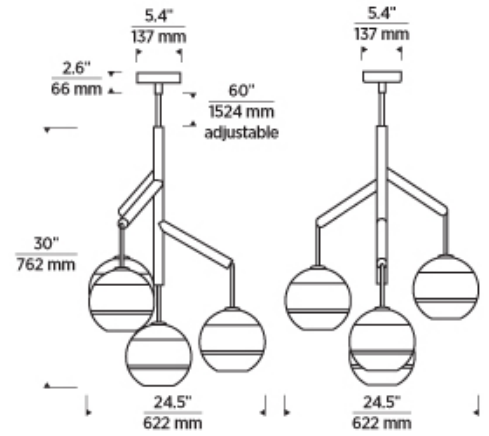

Clear/Satin Nickel

LAMPING

Rated for up to (4) 60 watt max E26 medium based lamps (Lamps Not Included). LED includes (4) 3.5 watt, (1228 delivered lumens 2700K, medium base LED vintage radio lamps. Fixture provided with sixty inches of variable rigid stems (includes four 12" stems & two 6" stems). Ships with 9 inches of field-cutttable black cloth cord. Dimmable with most LED compatible ELV and TRIAC dimmers. Can be installed on a sloped ceiling up to 45°.

700SDNMP _____

JOB NAME _____

NOTES _____

SEDONA SINGLE CHANDELIER

SPECIFICATIONS

HARDWARE MATERIAL	Metal
SHADE MATERIAL	Glass
NET WEIGHT	7.5 lbs
HEIGHT	30in
WIDTH	24.5in
LENGTH	24.5in
UP LIGHT / DOWN LIGHT / BOTH?	
WET LISTED	
DAMP LISTED	Yes
DRY LISTED	
MIN. HANGING HEIGHT	39.1in
MAX HANGING HEIGHT	93.1in
TOTAL CORD LENGTH	9in
TOTAL STEM LENGTH	Up to 60in
STEM QTY	6
SLOPED CEILING ADAPTABLE?	Yes 45° Max
GENERAL LISTING	ETL Listed
INCLUDES	

LAMPING SPECIFICATIONS

	LED LAMP	INTEGRATED LED	NON LED	NO LAMP
DELIVERED LUMENS	1228.0			
WATTS	3.5			
MAX WATTAGE PER BULB	60W		60W	
INPUT VOLTAGE	120VV		120VV	
DIMMING TYPE*	ELV, TRIAC		ELV, TRIAC	
CCT	2700K			
CRI	90 CRI			
LED LIFETIME				
L70	>25000			
AVERAGE BULB HOURS				
FIELD SERVICEABLE LED				
LAMP BASE	E26 Medium Base		E26 Medium Base	
LAMP SHAPE	T14		T14	
LAMP INCLUDED?	True		False	
WARRANTY**	1 Year		1 Year	