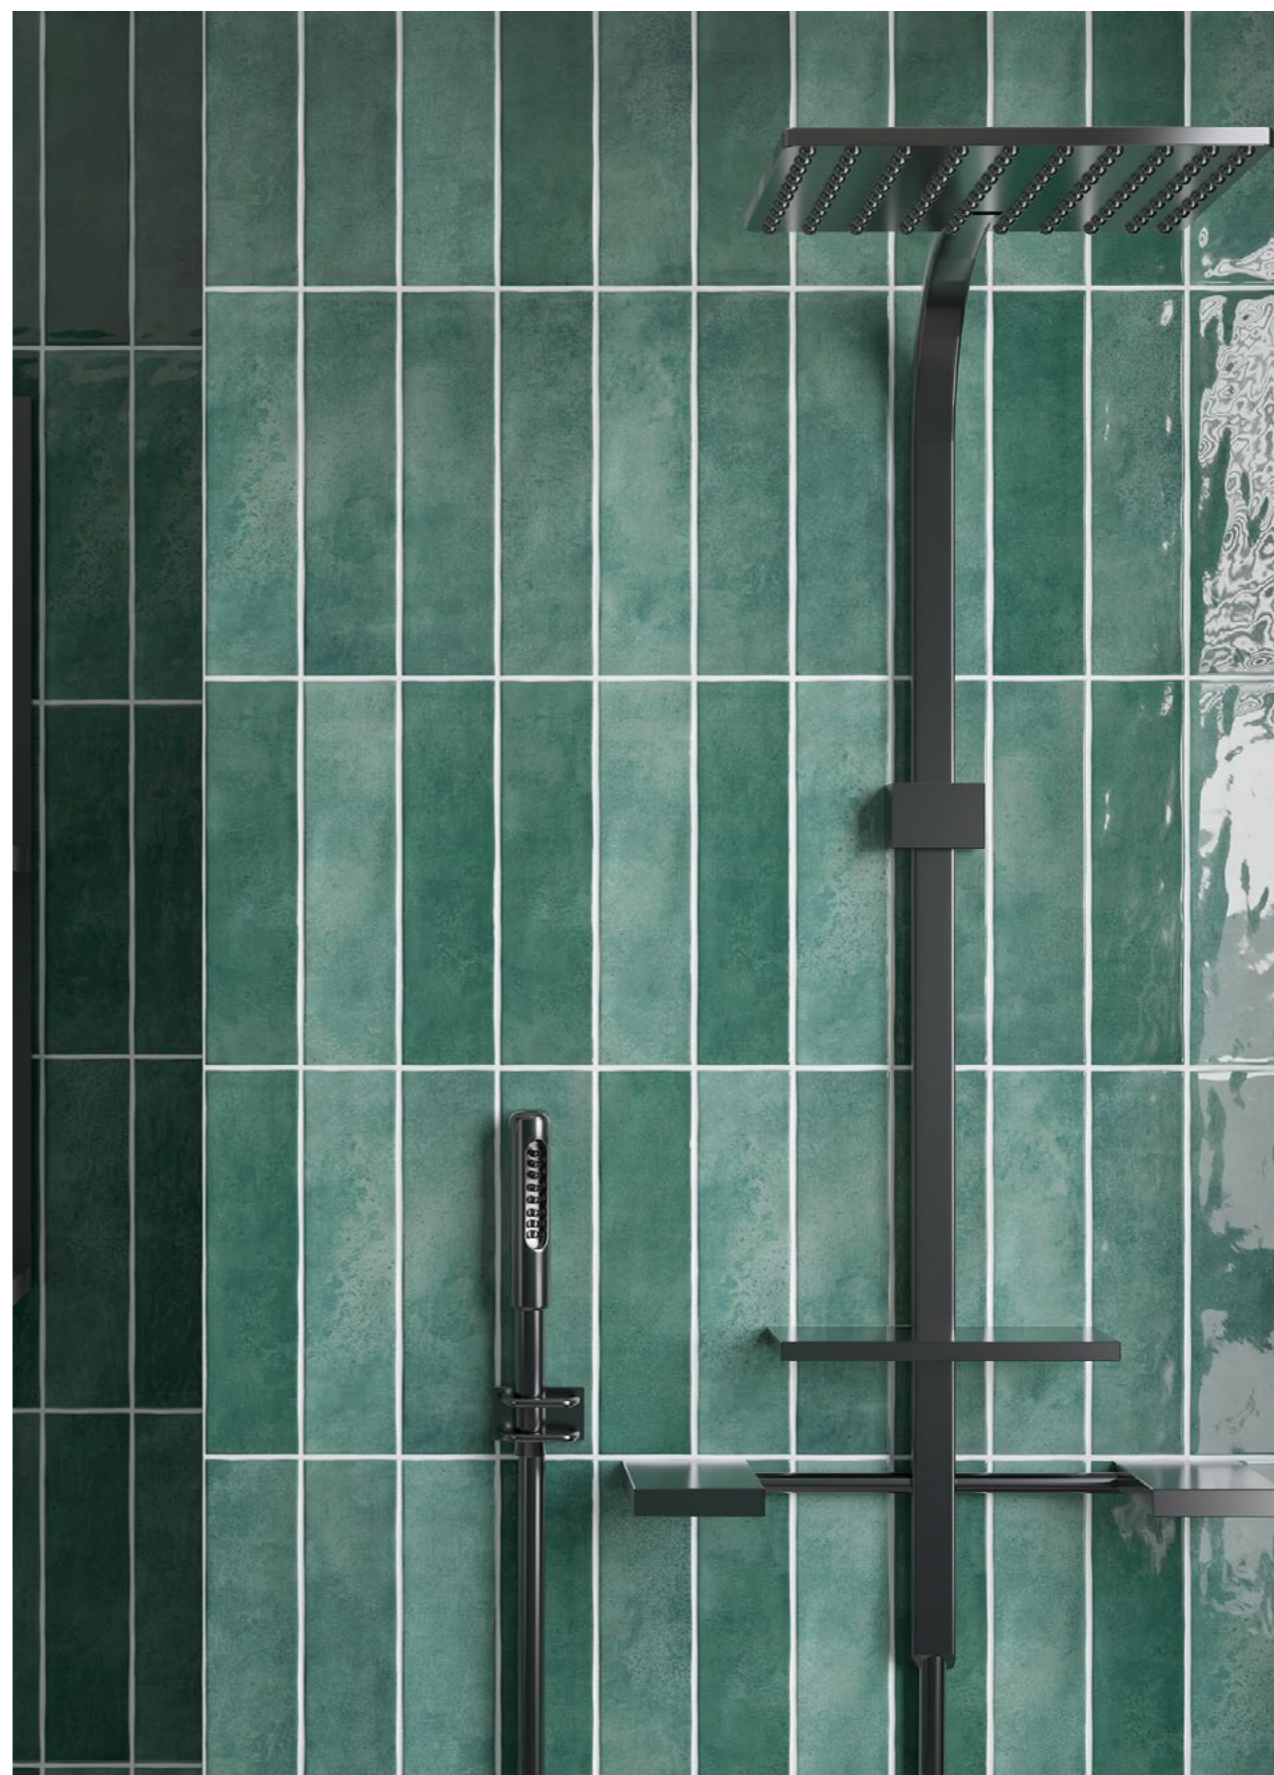

MELANIE

MELANIE

Wall Application /Glossy Surface

Size:

75x300mm/3"x12"

COLOURS:

PINK

RED

MELANIE-WHITE

CAA75300
75x300mm

MELANIE-BEIGE

CAA75301
75x300mm

MELANIE-GREY

CAA75302
75x300mm

MELANIE-SKY BLUE

CAA75303
75x300mm

MELANIE-PINK

CAA75304
75x300mm

MELANIE-COTTO

CAA75305
75x300mm

MELANIE-DARK BLUE

CAA75306
75x300mm

MELANIE-DARK GREEN

CAA75307
75x300mm