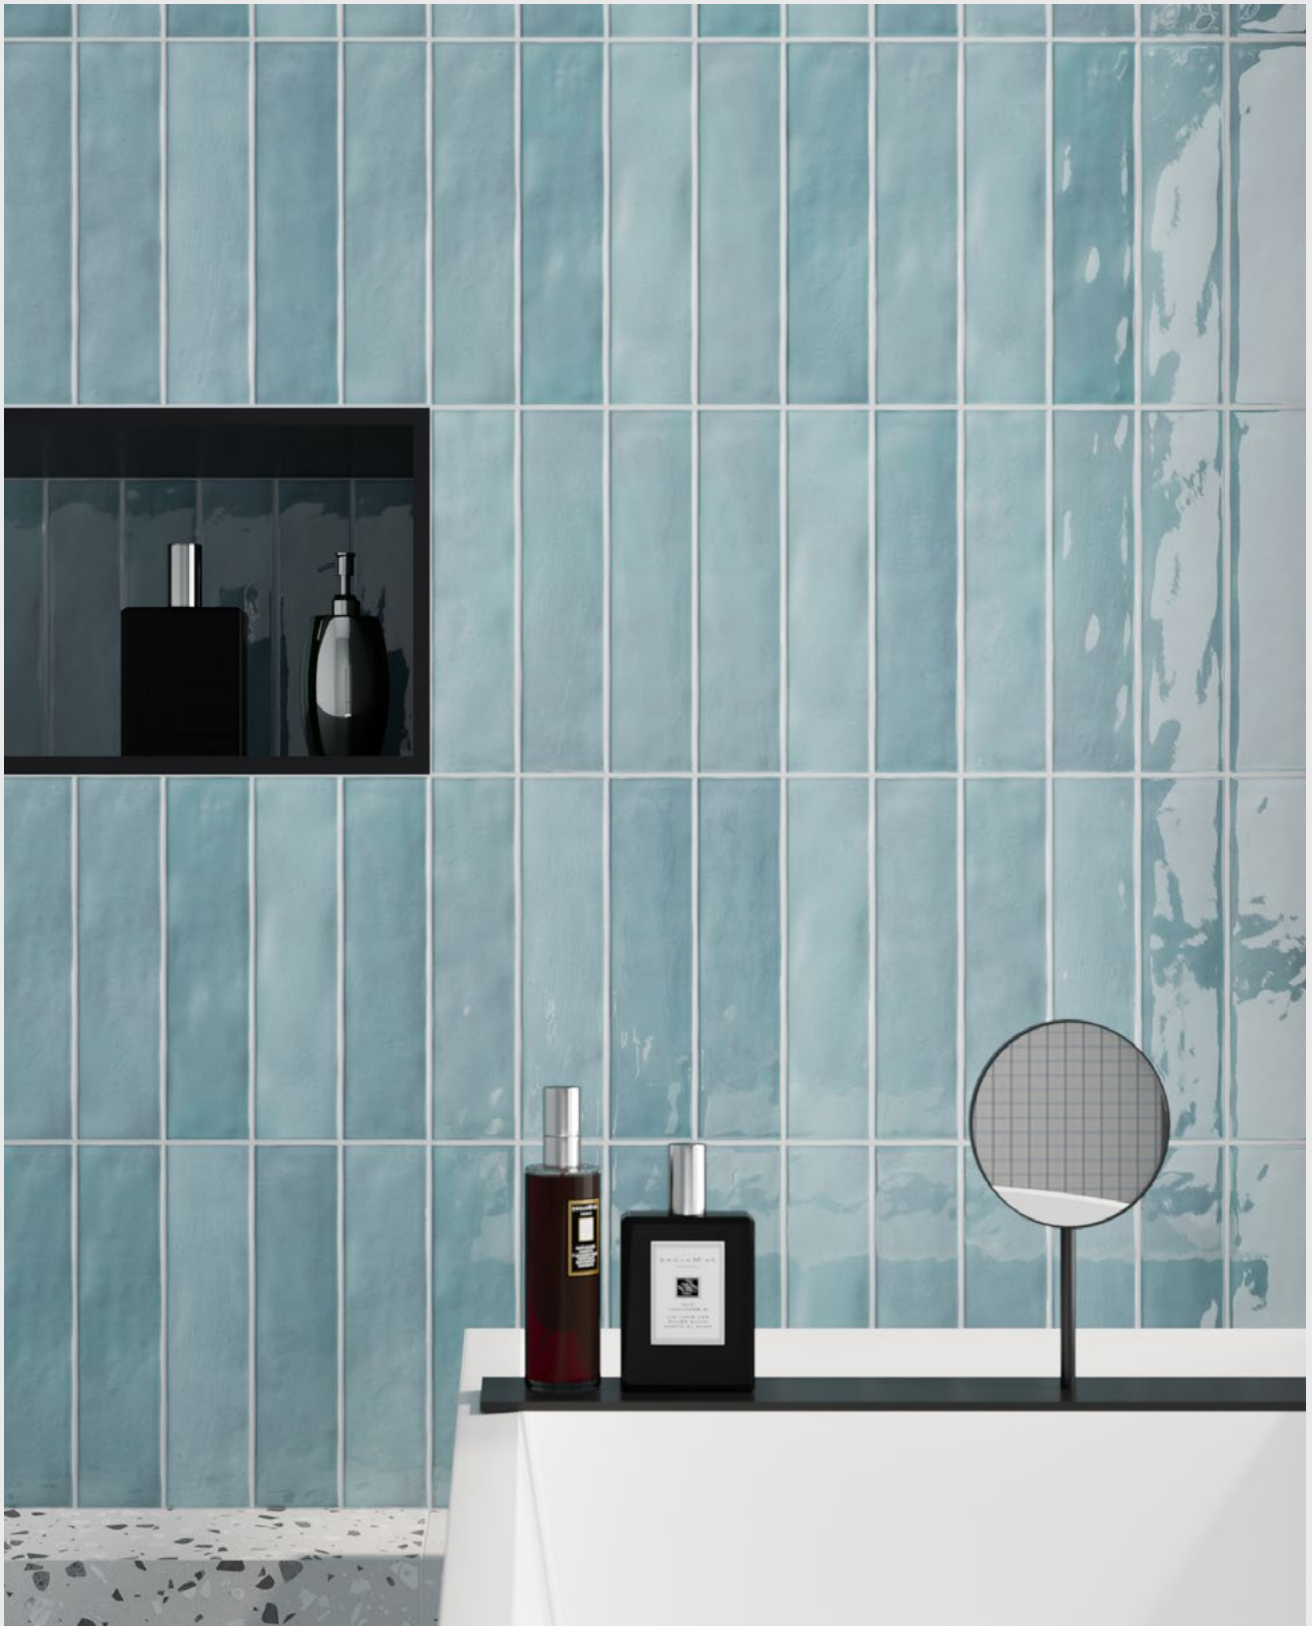

MELANIE

MELANIE

Wall Application /Glossy Surface

Size:

75x300mm/3"x12"

COLOURS:

PINK

RED

SKY BLUE

BLACK

GREY

DARK GREEN

BEIGE

DARK BLUE

WHITE

COTTO

MELANIE-WHITE

CAA75300
75x300mm

MELANIE-BEIGE

CAA75301
75x300mm

MELANIE-GREY

CAA75302
75x300mm

MELANIE-SKY BLUE

CAA75303
75x300mm