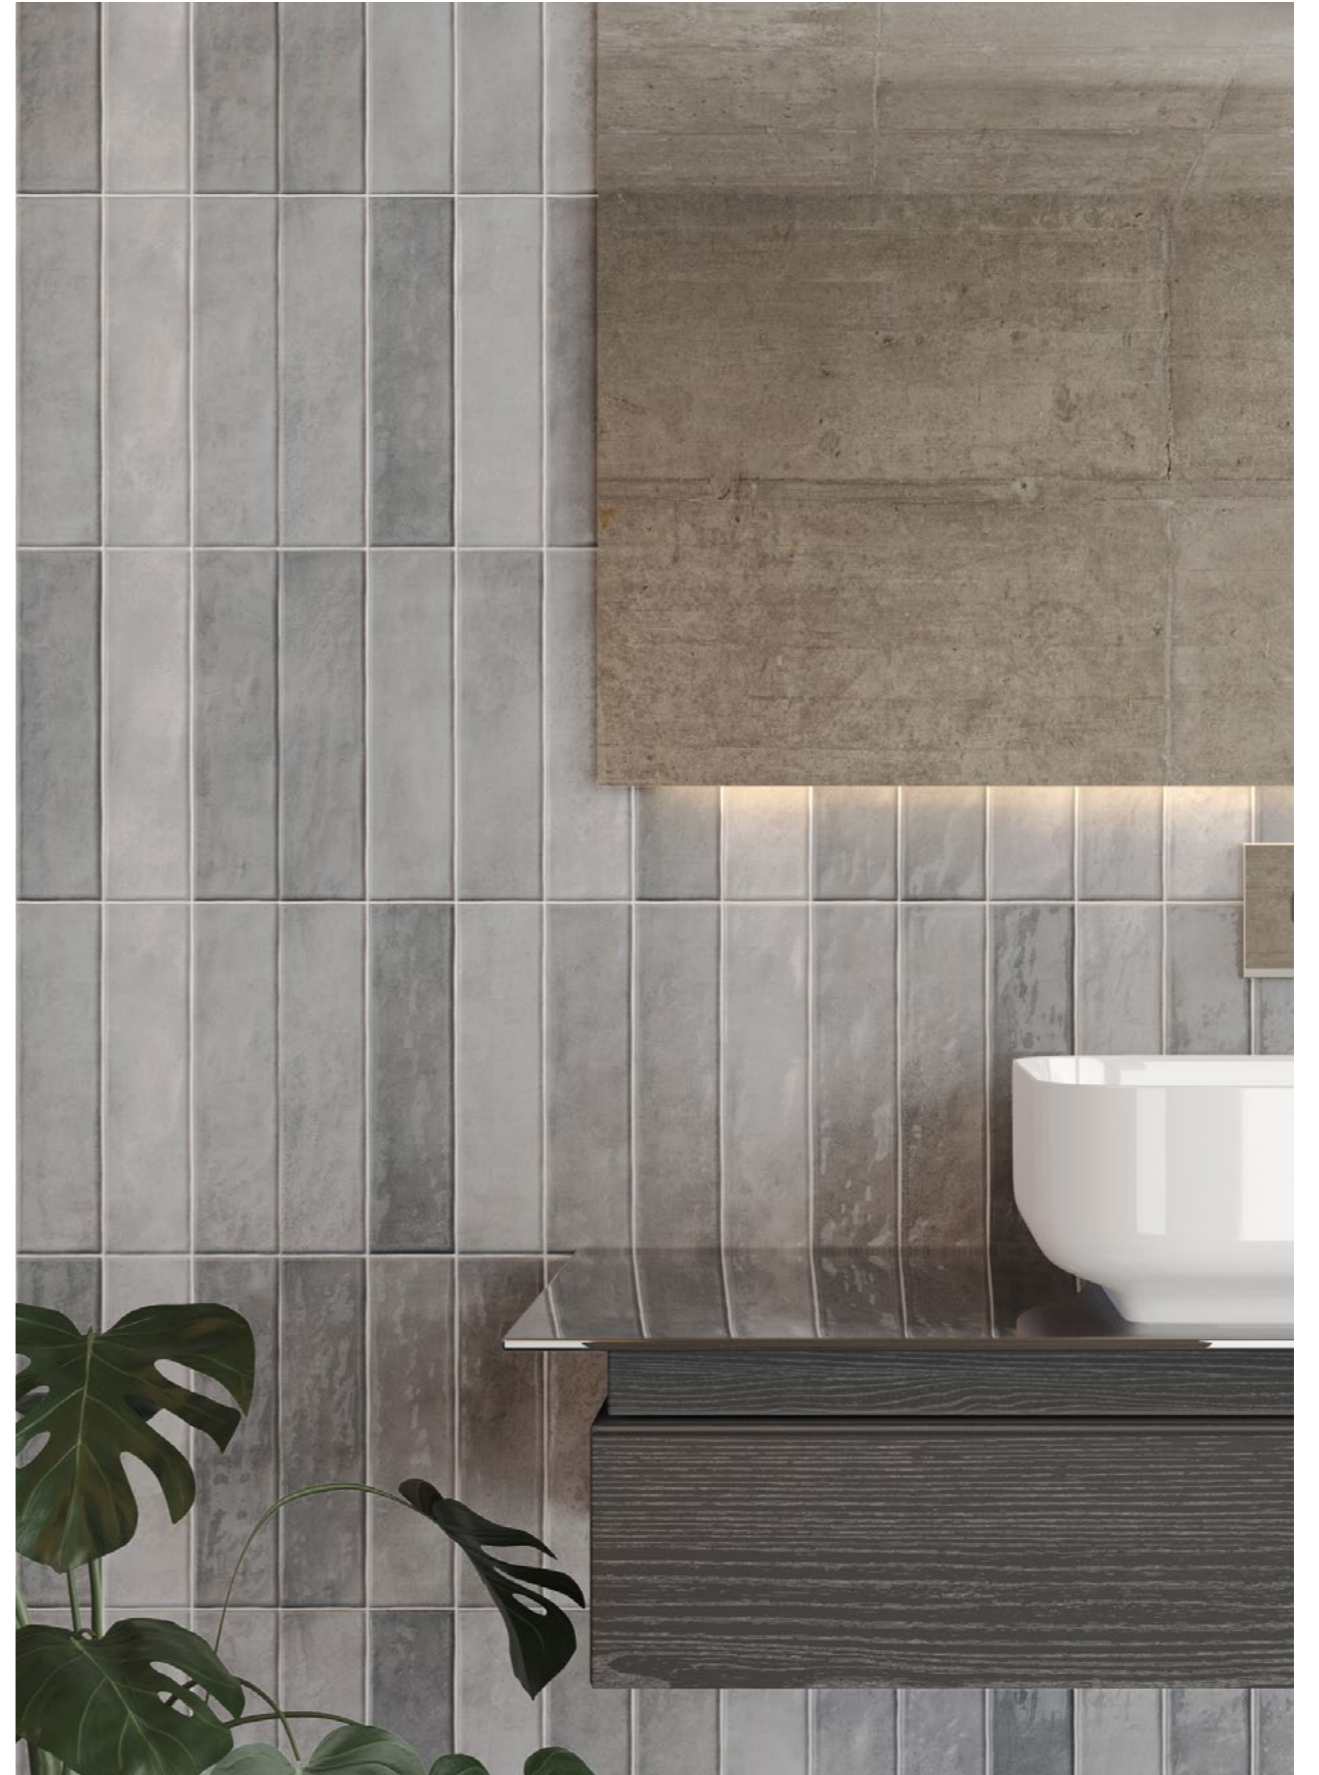

MELANIE

MELANIE

Wall Application /Glossy Surface

Size:

75x300mm/3"x12"

COLOURS:

PINK

RED

SKY BLUE

BLACK

GREY

DARK GREEN

BEIGE

DARK BLUE

WHITE

COTTO

MELANIE-WHITE

CAA75300
75x300mm

MELANIE-BEIGE

CAA75301
75x300mm

MELANIE-GREY

CAA75302
75x300mm

MELANIE-SKY BLUE

CAA75303
75x300mm