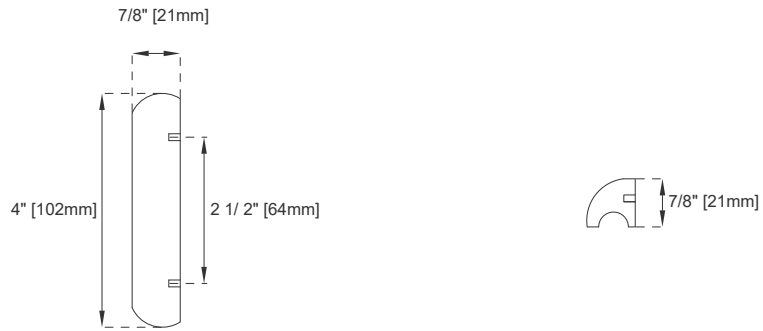

Hardware: Whitewashed Walnut (Wood)

Fits Drain Hole Size: 1 3/4"

Full Extension, Soft Close Glides

European Soft Close Hinges

Aluminum Laminate Drawer Liners

Adjustable Levelers

Dimension

Width: 71-7/8"

Depth: 23-1/2"

Height: 33"

Rough-In Height: 21-1/2"

72" VANITY

Pull

Top View

All dimensions are nominal

72" VANITY

Front View

Front View

All dimensions are nominal

72" VANITY

Side View

Side View

Back View

All dimensions are nominal