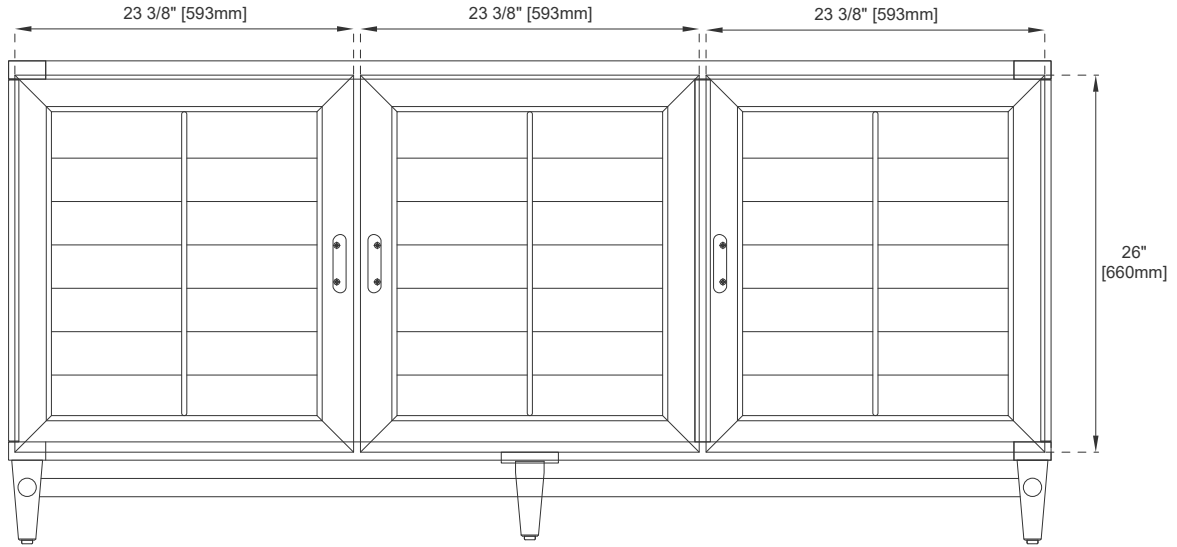

Hardware: Whitewashed Walnut (Wood)

Fits Drain Hole Size: 1 3/4"

Full Extension, Soft Close Glides

European Soft Close Hinges

Aluminum Laminate Drawer Liners

Adjustable Levelers

Dimension

Width: 71-7/8"

Depth: 23-1/2"

Height: 33"

Rough-In Height: 21-1/2"

72" VANITY

Pull

Top View

All dimensions are nominal

72" VANITY

Front View

Front View

All dimensions are nominal

72" VANITY

Side View

Side View

Back View

All dimensions are nominal