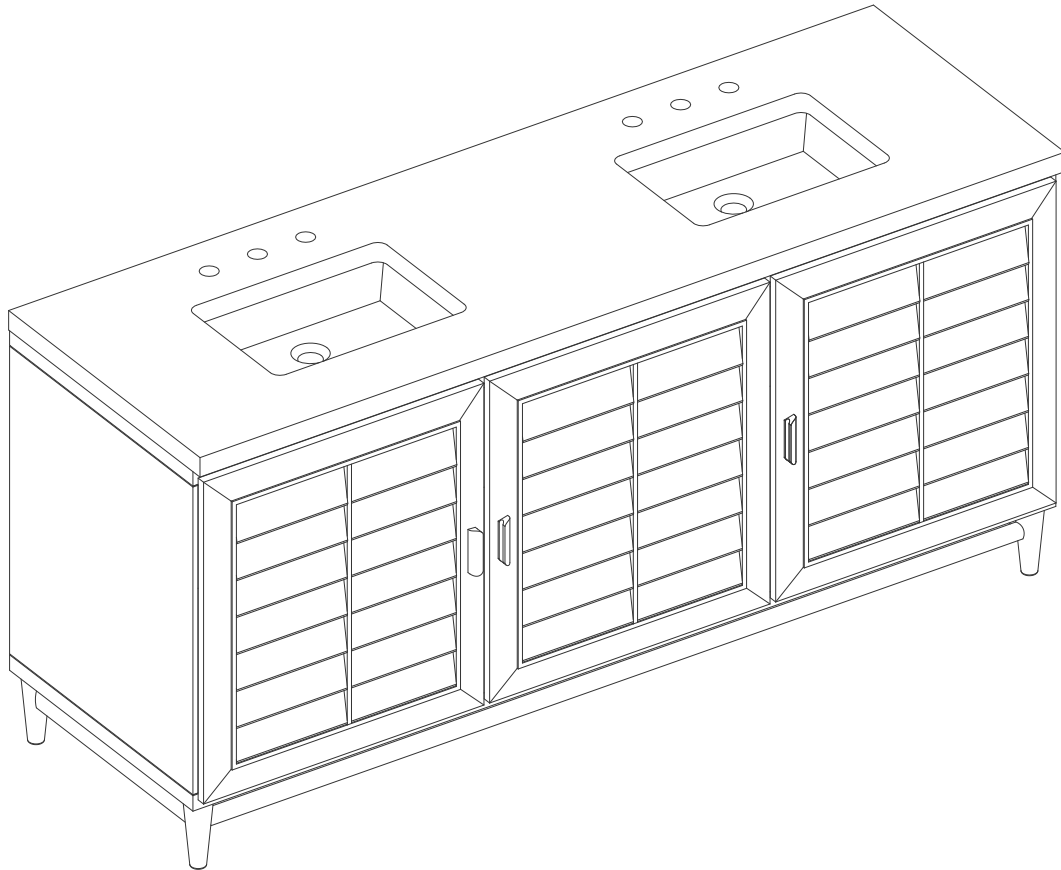

72" VANITY

Features and Materials

Solids: Soft Maple and Yellow Poplar

Veneers: Birch

Panels: Plywood

Installation Type: Floor Standing

Number of Basins: Two, with Optional 3cm Top

Vanity Top Included: NO, Optional 3cm Tops Available with Sinks

Overflow: Yes, Front Facing

Number of Doors: Three

Number of Drawers: Ten

Assembly Required: Installation of Optional 3cm Top with Sink

Drawer Box Material and Construction: 12mm Plywood/English Dovetail Joinery

Hardware: Whitewashed Walnut (Wood)

Fits Drain Hole Size: 1 3/4"

Full Extension, Soft Close Glides

European Soft Close Hinges

Aluminum Laminate Drawer Liners

Adjustable Levelers

Dimension

Width: 71-7/8"

Front View

Front View

All dimensions are nominal

72" VANITY

Side View

Side View

Back View

All dimensions are nominal