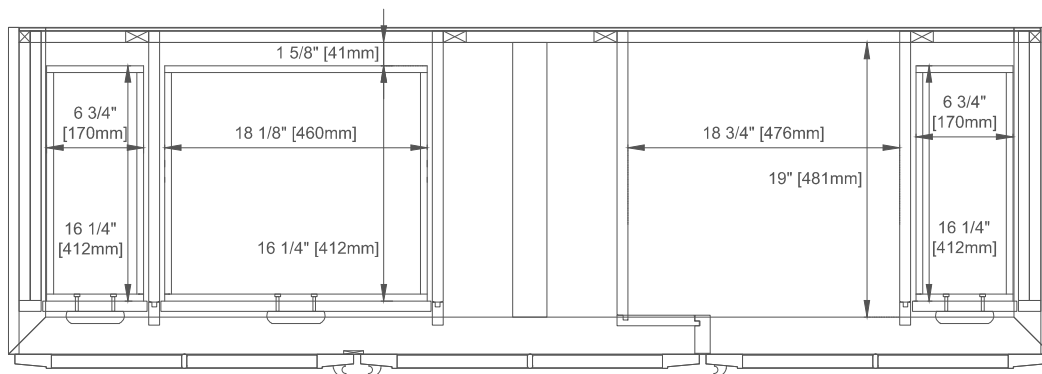

Hardware: Whitewashed Walnut (Wood)

Fits Drain Hole Size: 1 3/4"

Full Extension, Soft Close Glides

European Soft Close Hinges

Aluminum Laminate Drawer Liners

Adjustable Levelers

Dimension

Width: 71-7/8"

Depth: 23-1/2"

Height: 33"

Rough-In Height: 21-1/2"

72" VANITY

Pull

Top View

All dimensions are nominal

72" VANITY

Front View

Front View

All dimensions are nominal

72" VANITY

Side View

Side View

Back View

All dimensions are nominal