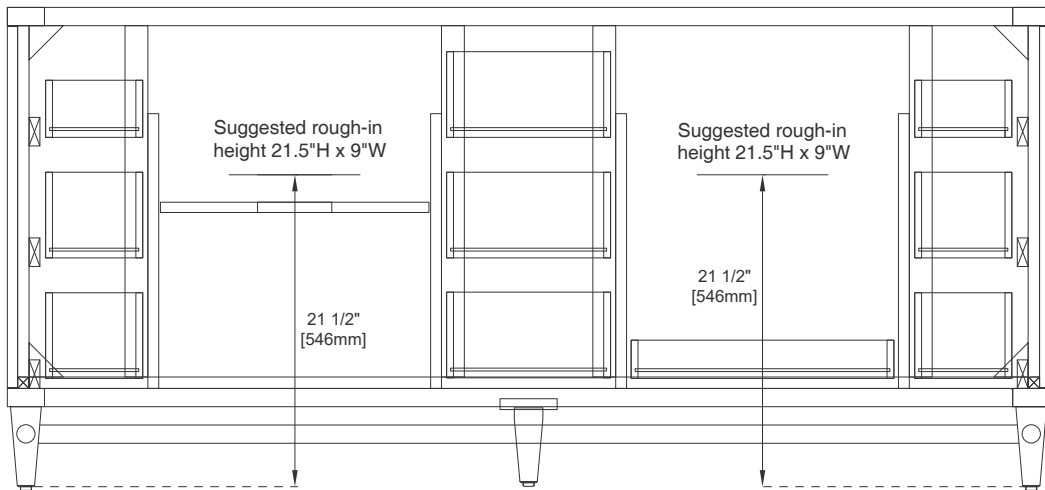

Overflow: Yes, Front Facing

Number of Doors: Three

Number of Drawers: Ten

Assembly Required: Installation of Optional 3cm Top with Sink

Drawer Box Material and Construction: 12mm Plywood/English Dovetail Joinery

Hardware: Whitewashed Walnut (Wood)

Fits Drain Hole Size: 1 3/4"

Full Extension, Soft Close Glides

European Soft Close Hinges

Aluminum Laminate Drawer Liners

Adjustable Levelers

Dimension

Width: 71-7/8"

Depth: 23-1/2"

Height: 33"

Rough-In Height: 21-1/2"

72" VANITY

Pull

Top View

All dimensions are nominal

72" VANITY

Front View

Front View

All dimensions are nominal

72" VANITY

Side View

Side View

Back View

All dimensions are nominal