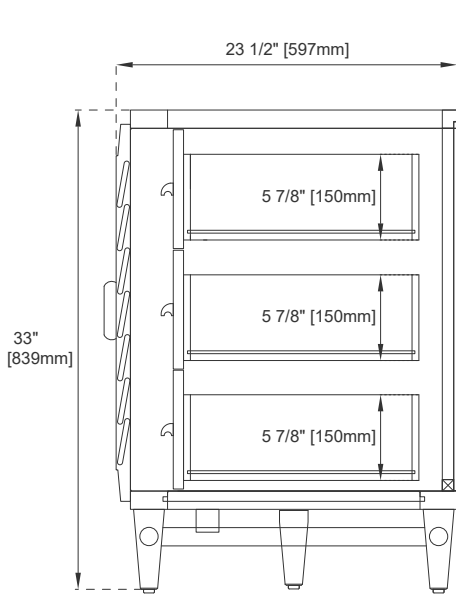

Overflow: Yes, Front Facing

Number of Doors: Three

Number of Drawers: Ten

Assembly Required: Installation of Optional 3cm Top with Sink

Drawer Box Material and Construction: 12mm Plywood/English Dovetail Joinery

Hardware: Whitewashed Walnut (Wood)

Fits Drain Hole Size: 1 3/4"

Full Extension, Soft Close Glides

European Soft Close Hinges

Aluminum Laminate Drawer Liners

Adjustable Levelers

Dimension

Width: 71-7/8"

Depth: 23-1/2"

Height: 33"

Rough-In Height: 21-1/2"

72" VANITY

Pull

Top View

All dimensions are nominal

72" VANITY

Front View

Front View

All dimensions are nominal

72" VANITY

Side View

Side View

Back View

All dimensions are nominal