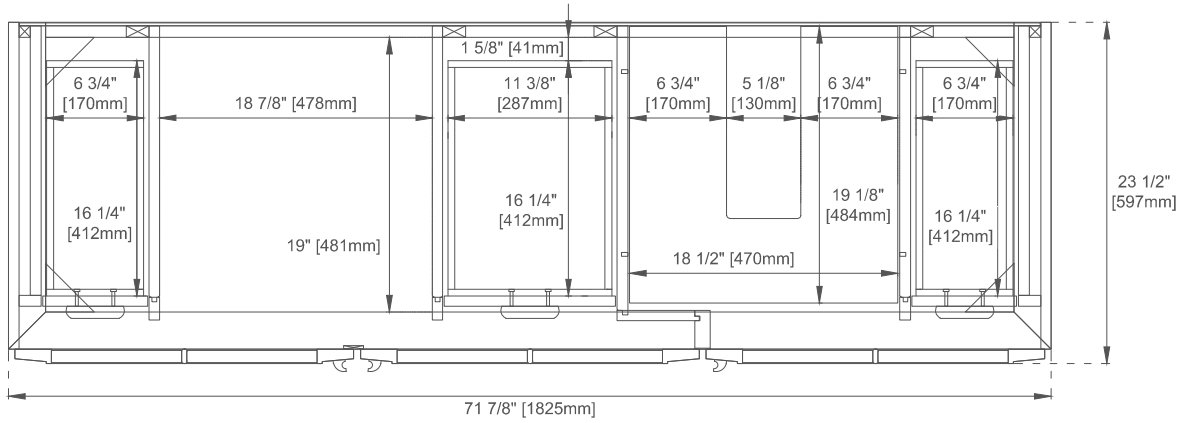

Overflow: Yes, Front Facing

Number of Doors: Three

Number of Drawers: Ten

Assembly Required: Installation of Optional 3cm Top with Sink

Drawer Box Material and Construction: 12mm Plywood/English Dovetail Joinery

Hardware: Whitewashed Walnut (Wood)

Fits Drain Hole Size: 1 3/4"

Full Extension, Soft Close Glides

European Soft Close Hinges

Aluminum Laminate Drawer Liners

Adjustable Levelers

Dimension

Width: 71-7/8"

Depth: 23-1/2"

Height: 33"

Rough-In Height: 21-1/2"

72" VANITY

Pull

Top View

All dimensions are nominal

72" VANITY

Front View

Front View

All dimensions are nominal

72" VANITY

Side View

Side View

Back View

All dimensions are nominal