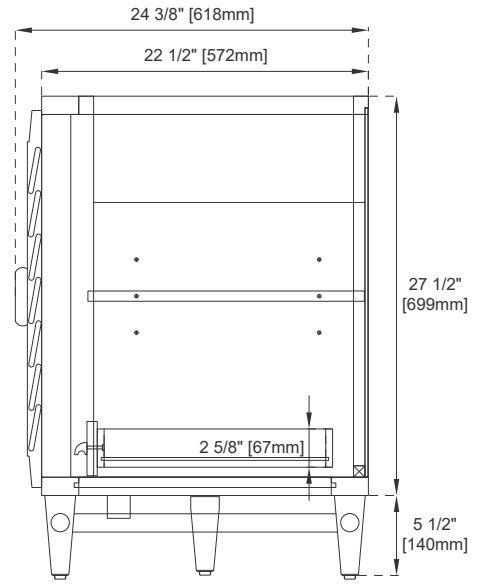

Overflow: Yes, Front Facing

Number of Doors: Three

Number of Drawers: Ten

Assembly Required: Installation of Optional 3cm Top with Sink

Drawer Box Material and Construction: 12mm Plywood/English Dovetail Joinery

Hardware: Whitewashed Walnut (Wood)

Fits Drain Hole Size: 1 3/4"

Full Extension, Soft Close Glides

European Soft Close Hinges

Aluminum Laminate Drawer Liners

Adjustable Levelers

Dimension

Width: 71-7/8"

Depth: 23-1/2"

Height: 33"

Rough-In Height: 21-1/2"

72" VANITY

Pull

Top View

All dimensions are nominal

72" VANITY

Front View

Front View

All dimensions are nominal

72" VANITY

Side View

Side View

Back View

All dimensions are nominal