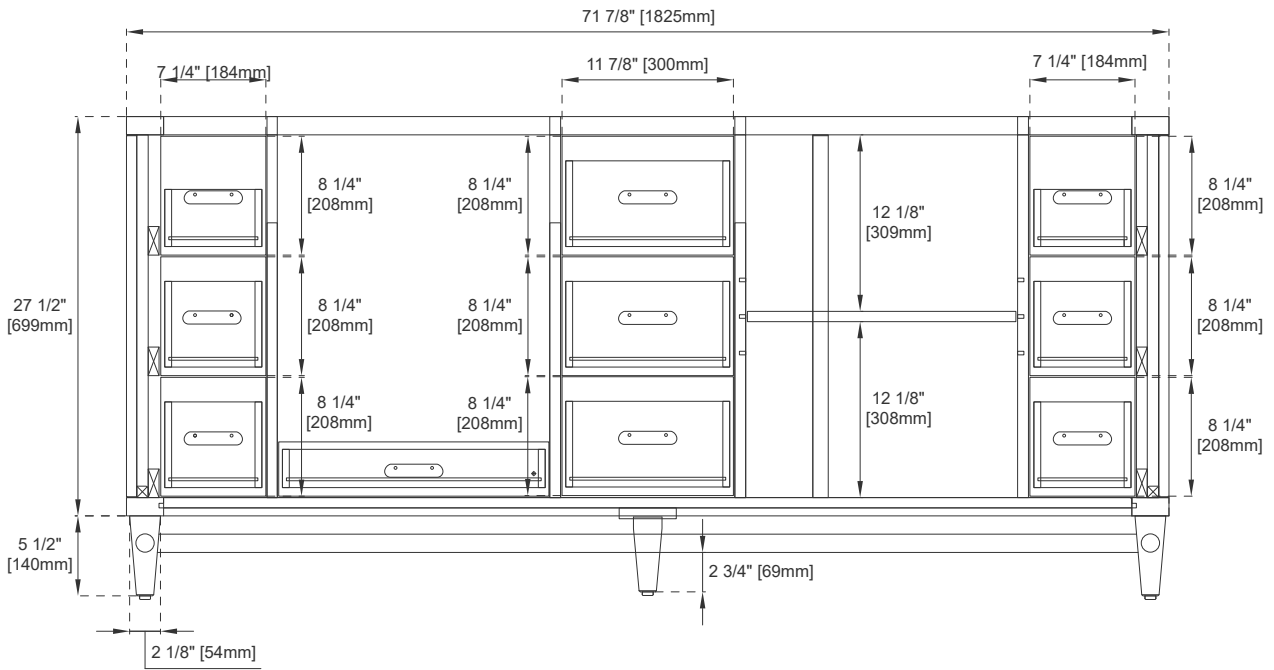

Overflow: Yes, Front Facing

Number of Doors: Three

Number of Drawers: Ten

Assembly Required: Installation of Optional 3cm Top with Sink

Drawer Box Material and Construction: 12mm Plywood/English Dovetail Joinery

Hardware: Whitewashed Walnut (Wood)

Fits Drain Hole Size: 1 3/4"

Full Extension, Soft Close Glides

European Soft Close Hinges

Aluminum Laminate Drawer Liners

Adjustable Levelers

Dimension

Width: 71-7/8"

Depth: 23-1/2"

Height: 33"

Rough-In Height: 21-1/2"

72" VANITY

Pull

Top View

All dimensions are nominal

72" VANITY

Front View

Front View

All dimensions are nominal

72" VANITY

Side View

Side View

Back View

All dimensions are nominal