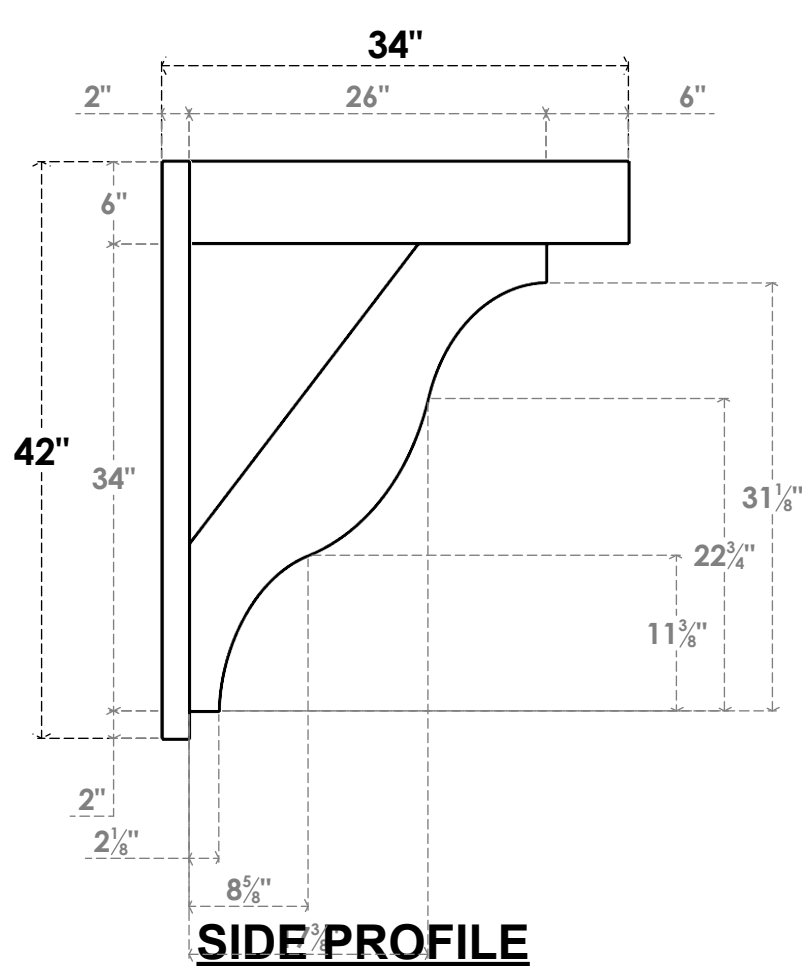

ITEM NUMBER: OUTUROC060X080X34000X42000X060X020X060FST44RCPR

6"W TOP X 8"W BACK X 34"D X 42"H X 6"T TOP X 2"T BACK TIMBERTHANE ROUGH CEDAR FUNSTON FAUX WOOD OPEN OUTLOOKER, BLOCK TOP AND BACK, 6"W CLOSED BRACE, PRIMED TAN