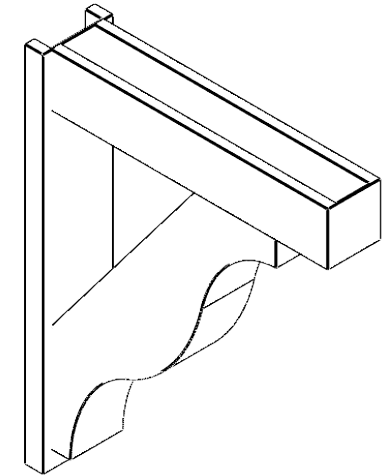

ITEM NUMBER: OUTUROC060X080X34000X42000X060X020X060FST44RCPR

6"W TOP X 8"W BACK X 34"D X 42"H X 6"T TOP X 2"T BACK TIMBERTHANE ROUGH CEDAR FUNSTON FAUX WOOD OPEN OUTLOOKER, BLOCK TOP AND BACK, 6"W CLOSED BRACE, PRIMED TAN

EKENA MILLWORK
2300 WEST MAIN ST.
CLARKSVILLE, TX 75426
TOLL FREE: 866-607-0453
WWW.EKENAMILLWORK.COM

NOTES

1. INSTALLATION TO BE COMPLETED IN ACCORDANCE WITH MANUFACTURER'S SPECIFICATIONS.
2. DRAWING MAY NOT BE TO SCALE
3. THIS DRAWING IS INTENDED FOR DESIGN AND PLANNING PURPOSES ONLY.
4. ALL INFORMATION CONTAINED HEREIN WAS CURRENT AT THE TIME OF DEVELOPMENT BUT MUST BE REVIEWED AND APPROVED BY THE PRODUCT MANUFACTURER TO BE CONSIDERED ACCURATE.
5. TIMBERTHANE ARCHITECTURAL PRODUCTS ARE MADE FROM HIGH DENSITY URETHANE AND COME FACTORY PRIMED