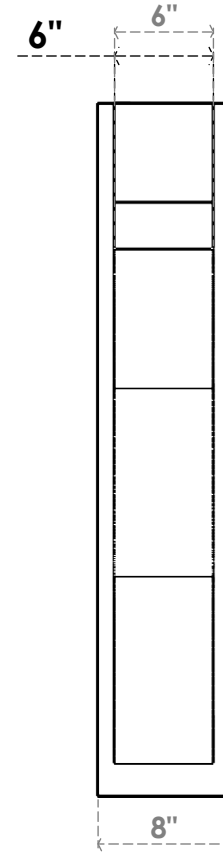

ITEM NUMBER: OUTUROC060X080X34000X42000X060X020X060FST44RCPR

6"W TOP X 8"W BACK X 34"D X 42"H X 6"T TOP X 2"T BACK TIMBERTHANE ROUGH CEDAR FUNSTON FAUX WOOD OPEN OUTLOOKER, BLOCK TOP AND BACK, 6"W CLOSED BRACE, PRIMED TAN

EKENA MILLWORK
2300 WEST MAIN ST.
CLARKSVILLE, TX 75426
TOLL FREE: 866-607-0453
WWW.EKENAMILLWORK.COM

NOTES

1. INSTALLATION TO BE COMPLETED IN ACCORDANCE WITH MANUFACTURER'S SPECIFICATIONS.
2. DRAWING MAY NOT BE TO SCALE
3. THIS DRAWING IS INTENDED FOR DESIGN AND PLANNING PURPOSES ONLY.
4. ALL INFORMATION CONTAINED HEREIN WAS CURRENT AT THE TIME OF DEVELOPMENT BUT MUST BE REVIEWED AND APPROVED BY THE PRODUCT MANUFACTURER TO BE CONSIDERED ACCURATE.
5. TIMBERTHANE ARCHITECTURAL PRODUCTS ARE MADE FROM HIGH DENSITY URETHANE AND COME FACTORY PRIMED