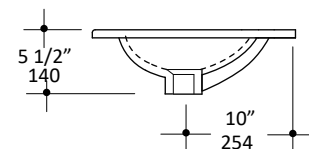

Specifications:

Installation:	Vanity-top
Exterior Dimensions:	40" w x 17 3/4" d x 5 1/2" h
Material:	Porcelain
Weight:	40 lbs
Overflow:	Yes
Finishes:	001 - White
Faucet Holes:	00 - no hole 01 - one centered hole 02 - two hole - center and right, 4" spread 03 - three hole, 8" spread Other holes drilled to order when requested - please mark in the specs
Cutout Size:	33" x 12 1/2" (template available upon request)
Faucet Hole Size:	Ø 1 3/8"
Drain Hole Size:	Ø 1 3/4"

LACAVA reserves the right to revise any dimension or information on this sheet without notice. Dimensions are nominal and may vary within an industry accepted tolerance of 1/4". Drawings provided herein are meant to give the user an idea of the product and are not made to scale.
Revised: 8/23/2019