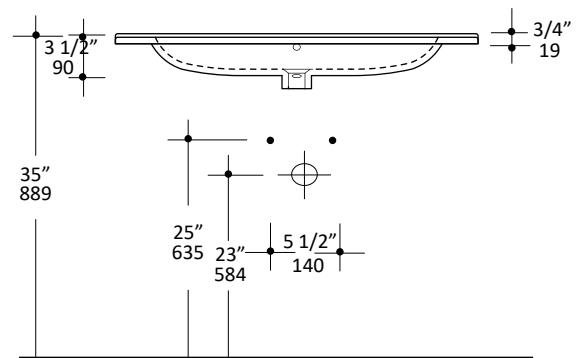

Specifications:

Installation:	Vanity-top
Exterior Dimensions:	40" w x 17 3/4" d x 5 1/2" h
Material:	Porcelain
Weight:	40 lbs
Overflow:	Yes
Finishes:	001 - White
Faucet Holes:	00 - no hole 01 - one centered hole 02 - two hole - center and right, 4" spread 03 - three hole, 8" spread Other holes drilled to order when requested - please mark in the specs
Cutout Size:	33" x 12 1/2" (template available upon request)
Faucet Hole Size:	Ø 1 3/8"
Drain Hole Size:	Ø 1 3/4"

Features:

- Porcelain sink with trough bowl and overflow
- Most standard American drains can also be used

Codes + Standards:

- Meets and exceeds applicable national codes and standards

Recommended Items:

- Furniture
 - AQT-F-40 - Freestanding under-counter vanity with one door and two drawers on the right
 - AQT-W-40 - Wall-mount under-counter vanity with one door and two drawers on the right
- European drain with overflow
 - 7100-12
 - 7100-13OF
 - 7100-16OF

LACAVA reserves the right to revise any dimension or information on this sheet without notice. Dimensions are nominal and may vary within an industry accepted tolerance of 1/4". Drawings provided herein are meant to give the user an idea of the product and are not made to scale.
Revised: 8/23/2019