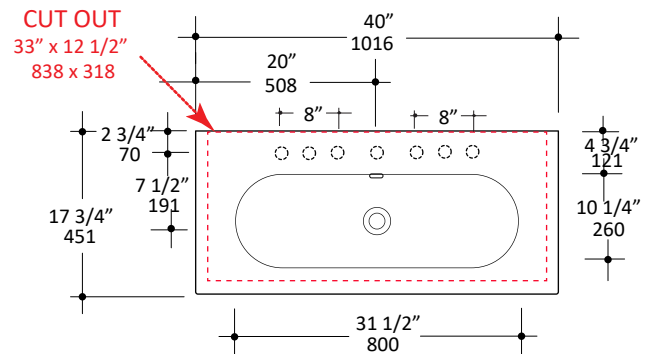

Specifications:

Installation:	Vanity-top
Exterior Dimensions:	40" w x 17 3/4" d x 5 1/2" h
Material:	Porcelain
Weight:	40 lbs
Overflow:	Yes
Finishes:	001 - White
Faucet Holes:	00 - no hole 01 - one centered hole 02 - two hole - center and right, 4" spread 03 - three hole, 8" spread Other holes drilled to order when requested - please mark in the specs
Cutout Size:	33" x 12 1/2" (template available upon request)
Faucet Hole Size:	Ø 1 3/8"
Drain Hole Size:	Ø 1 3/4"

Features:

- Porcelain sink with trough bowl and overflow
- Most standard American drains can also be used

Codes + Standards:

- Meets and exceeds applicable national codes and standards

Recommended Items:

- Furniture
 - AQT-F-40 - Freestanding under-counter vanity with one door and two drawers on the right
 - AQT-W-40 - Wall-mount under-counter vanity with one door and two drawers on the right
- European drain with overflow
 - 7100-12
 - 7100-13OF
 - 7100-16OF

LACAVA reserves the right to revise any dimension or information on this sheet without notice. Dimensions are nominal and may vary within an industry accepted tolerance of 1/4". Drawings provided herein are meant to give the user an idea of the product and are not made to scale.
Revised: 8/23/2019