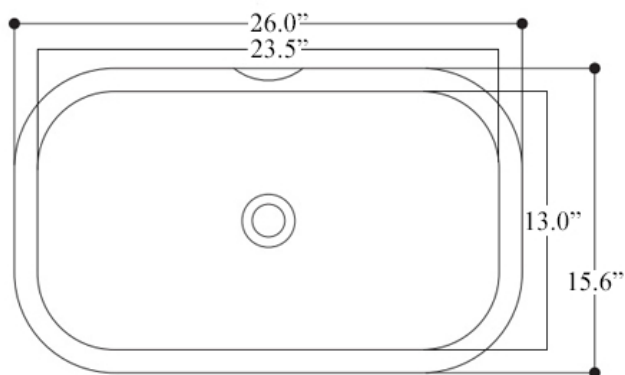

Finishes:

 Glossy White

SKU# | Options:

- Ciotola 66U | Glossy White

Codes & Standards:

- ADA Compliant when Installed to ADA Guidelines

* WS Bath Collections reserves the right to revise dimensions or information on this sheet without notice

Collection Ciotola	Model Ciotola 66U - 1509401	Dimensions Metric <i>1 inch = 2.54 cm</i> <i>1 inch = 25.4 mm</i>	 1051 Lea Drive - Collegeville, PA 19426 Tel. 215 513 9400 - Fax 610 831 0215 www.ws bathcollections.com - info@ws bathcollections.com
--------------------------------	---	---	---

Collection
Ciotola

Model |
Ciotola 66U - 1509401

Dimensions Metric

1 inch = 2.54 cm
1 inch = 25.4 mm

WS[®]
BATH
COLLECTIONS

1051 Lea Drive - Collegeville, PA 19426
Tel. 215 513 9400 - Fax 610 831 0215
www.ws bathcollections.com - info@ws bathcollections.com

Silicone (optional)

Collection
Ciotola

Model |
Ciotola 66U - 1509401

Dimensions Metric
1 inch = 2.54 cm
1 inch = 25.4 mm

WS®
BATH
COLLECTIONS

1051 Lea Drive - Collegeville, PA 19426
Tel. 215 513 9400 - Fax 610 831 0215
www.ws bathcollections.com - info@ws bathcollections.com