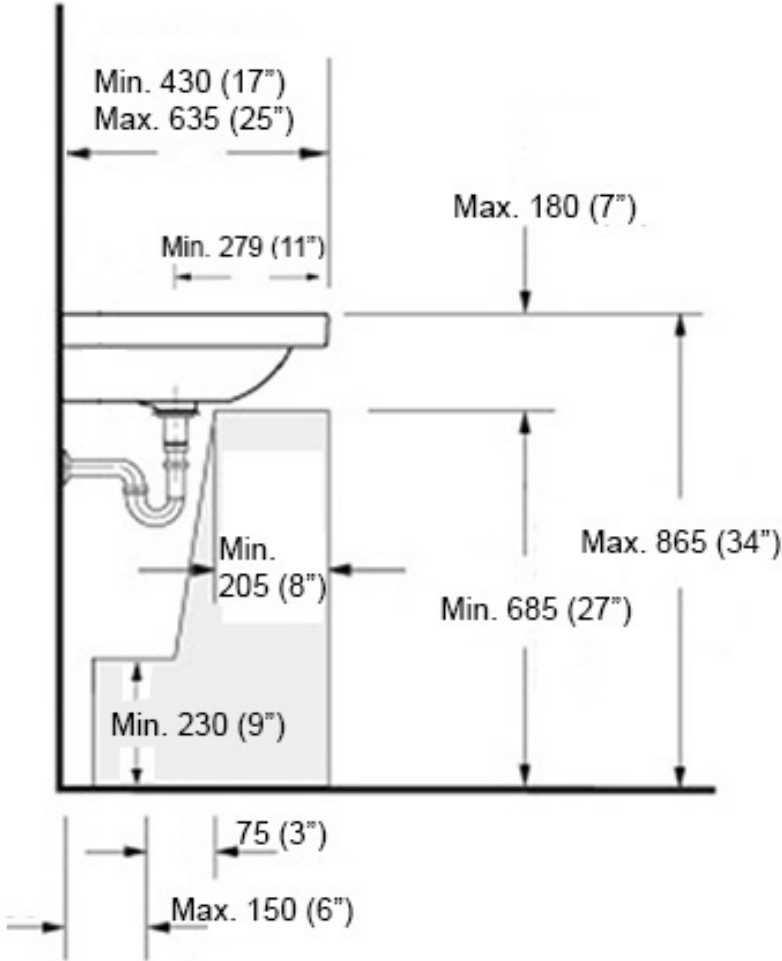

Collection Ciotola	Model Ciotola 66U - 1509401	Dimensions Metric <i>1 inch = 2.54 cm</i> <i>1 inch = 25.4 mm</i>	 1051 Lea Drive - Collegeville, PA 19426 Tel. 215 513 9400 - Fax 610 831 0215 www.ws bathcollections.com - info@ws bathcollections.com
--------------------------------	---	---	---

Collection
Ciotola

Model |
Ciotola 66U - 1509401

Dimensions Metric

1 inch = 2.54 cm
1 inch = 25.4 mm

WS[®]
BATH
COLLECTIONS

1051 Lea Drive - Collegeville, PA 19426
Tel. 215 513 9400 - Fax 610 831 0215
www.ws bathcollections.com - info@ws bathcollections.com

Silicone (optional)

Collection
Ciotola

Model |
Ciotola 66U - 1509401

Dimensions Metric
1 inch = 2.54 cm
1 inch = 25.4 mm

WS®
BATH
COLLECTIONS

1051 Lea Drive - Collegeville, PA 19426
Tel. 215 513 9400 - Fax 610 831 0215
www.ws bathcollections.com - info@ws bathcollections.com

Recommended ADA Installation

Note: ADA Compliant when installed in accordance with ADA guidelines

<p>Collection Ciotola</p>	<p>Model Ciotola 66U - 1509401</p>	<p>Dimensions Metric 1 inch = 2.54 cm 1 inch = 25.4 mm</p>	<p>WS[®] BATH COLLECTIONS</p> <p>1051 Lea Drive - Collegeville, PA 19426 Tel. 215 513 9400 - Fax 610 831 0215 www.ws bathcollections.com - info@ws bathcollections.com</p>
--------------------------------------	---	--	---