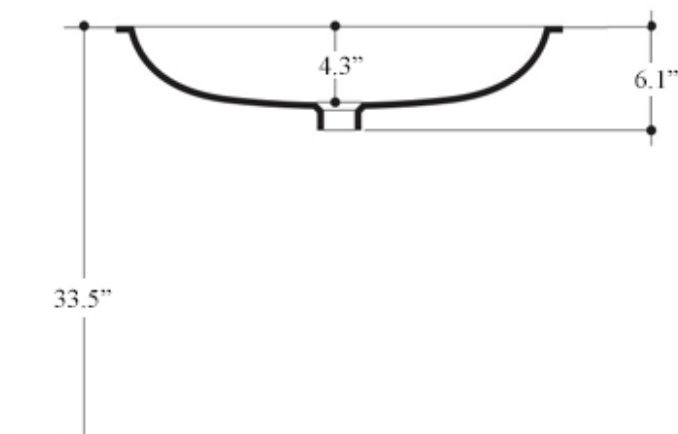

Finishes:

 Glossy White

SKU# | Options:

- Ciotola 66U | Glossy White

Codes & Standards:

- ADA Compliant when Installed to ADA Guidelines

* WS Bath Collections reserves the right to revise dimensions or information on this sheet without notice

Collection Ciotola	Model Ciotola 66U - 1509401	Dimensions Metric <i>1 inch = 2.54 cm</i> <i>1 inch = 25.4 mm</i>	 1051 Lea Drive - Collegeville, PA 19426 Tel. 215 513 9400 - Fax 610 831 0215 www.ws bathcollections.com - info@ws bathcollections.com
--------------------------------	---	---	---

Collection
Ciotola

Model |
Ciotola 66U - 1509401

Dimensions Metric

1 inch = 2.54 cm
1 inch = 25.4 mm

WS[®]
BATH
COLLECTIONS

1051 Lea Drive - Collegeville, PA 19426
Tel. 215 513 9400 - Fax 610 831 0215
www.ws bathcollections.com - info@ws bathcollections.com

Silicone (optional)

Collection
Ciotola

Model |
Ciotola 66U - 1509401

Dimensions Metric
1 inch = 2.54 cm
1 inch = 25.4 mm

WS®
BATH
COLLECTIONS

1051 Lea Drive - Collegeville, PA 19426
Tel. 215 513 9400 - Fax 610 831 0215
www.ws bathcollections.com - info@ws bathcollections.com