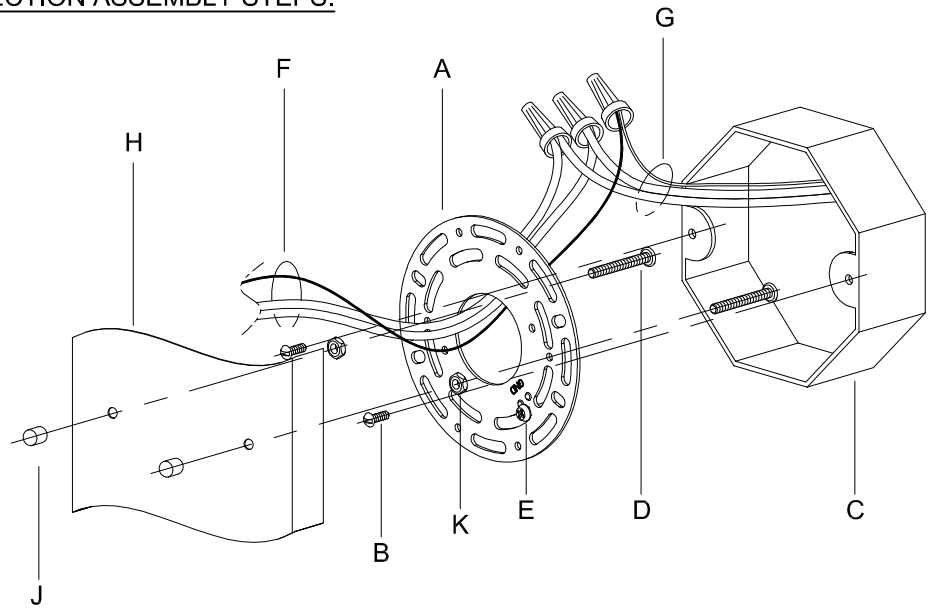

Assembly & Installation Instructions

CAUTION: Read instructions carefully and turn electricity off at main circuit breaker panel before beginning installation.

WARNING - If any Special Control Devices are used with this Fixture, Follow the Instructions Carefully to assure full compliance with N.E.C. requirements. If there are any questions, contact a Qualified Electrical Contractor.
WARNING - This product contains chemicals known to the State of California to cause cancer, birth defects and /or other reproductive harm. Thoroughly wash hands after installing, handling, cleaning, or otherwise touching this product.
CAUTION - All glass is fragile, use care when handling Glass component(s) and or Lamp(s).

CANOPY MOUNTING & WIRE CONNECTION ASSEMBLY STEPS:

1. D,E → A
2. K → D
3. B,A → C
4. F → G
5. H,J → D

FIXTURE ASSEMBLY STEPS:

1. M,N,P,Q → L
2. R → L

B, C, G & R
 (NOT FURNISHED)
 (NO INCLUIDA)
 (NON FOURNIE)

Instructions d'Assemblage et Installation

MISE EN GARDE: Lire les instructions avec soin et couper le courant au disjoncteur central avant de commencer l'installation.

AVERTISSEMENT - S'il y a d'autres mécanismes régulateurs qui s'emploient avec ce dispositif, suivre soigneusement les instructions pour satisfaire aux exigences NEC. Si vous avez des questions, consulter un électricien qualifié.