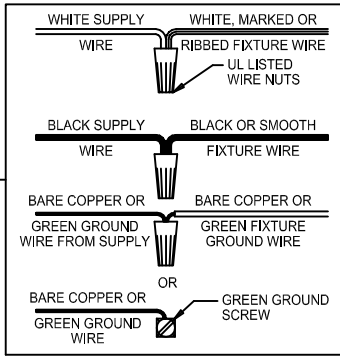

Assembly & Installation Instructions

CAUTION: Read instructions carefully and turn electricity off at main circuit breaker panel before beginning installation.

WARNING - If any Special Control Devices are used with this Fixture, Follow the Instructions Carefully to assure full compliance with N.E.C. requirements. If there are any questions, contact a Qualified Electrical Contractor.
WARNING - This product contains chemicals known to the State of California to cause cancer, birth defects and /or other reproductive harm. Thoroughly wash hands after installing, handling, cleaning, or otherwise touching this product.
CAUTION - All glass is fragile, use care when handling Glass component(s) and or Lamp(s).

CANOPY MOUNTING & WIRE CONNECTION ASSEMBLY STEPS:

1. D,E → A
2. K → D
3. B,A → C
4. F → G
5. H,J → D

FIXTURE ASSEMBLY STEPS:

1. M,N,P,Q → L
2. R → L

B, C, G & R
 (NOT FURNISHED)
 (NO INCLUIDA)
 (NON FOURNIE)

Instructions d'Assemblage et Installation

MISE EN GARDE: Lire les instructions avec soin et couper le courant au disjoncteur central avant de commencer l'installation.

AVERTISSEMENT - S'il y a d'autres mécanismes régulateurs qui s'emploient avec ce dispositif, suivre soigneusement les instructions pour satisfaire aux exigences NEC. Si vous avez des questions, consulter un électricien qualifié.