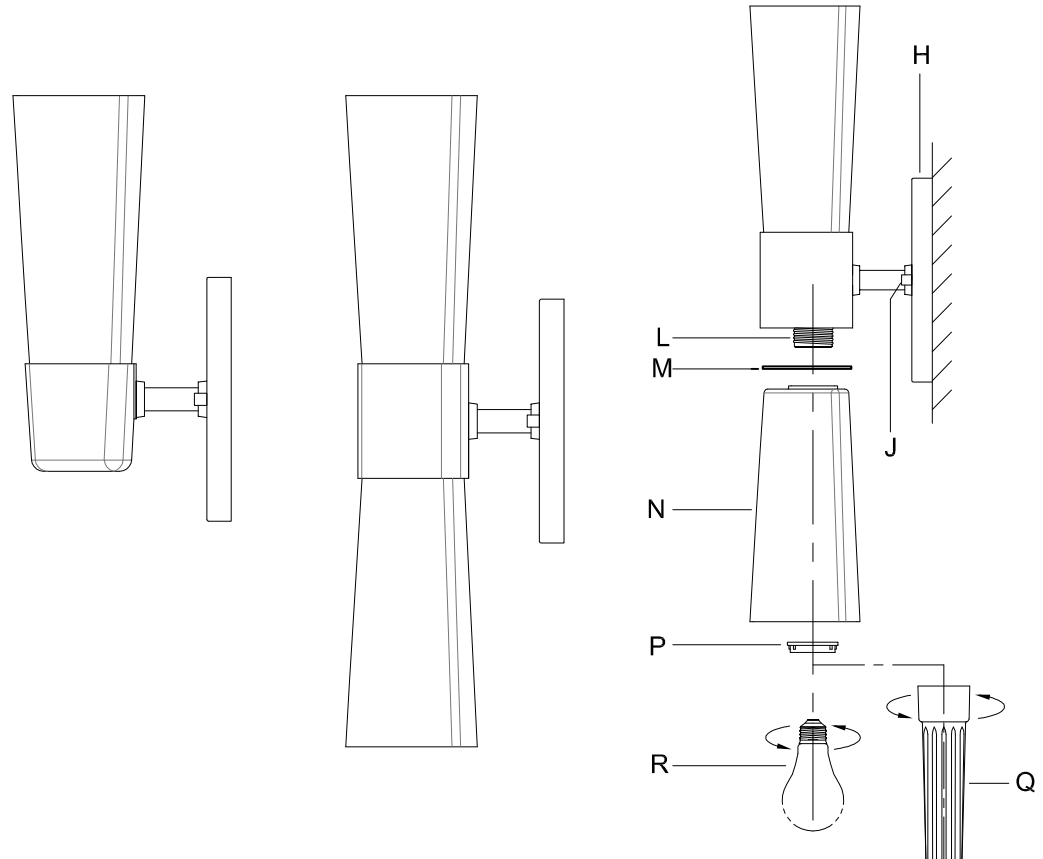

Assembly & Installation Instructions

CAUTION: Read instructions carefully and turn electricity off at main circuit breaker panel before beginning installation.

WARNING - If any Special Control Devices are used with this Fixture, Follow the Instructions Carefully to assure full compliance with N.E.C. requirements. If there are any questions, contact a Qualified Electrical Contractor.
WARNING - This product contains chemicals known to the State of California to cause cancer, birth defects and /or other reproductive harm. Thoroughly wash hands after installing, handling, cleaning, or otherwise touching this product.
CAUTION - All glass is fragile, use care when handling Glass component(s) and or Lamp(s).

CANOPY MOUNTING & WIRE CONNECTION ASSEMBLY STEPS:

1. D,E → A
2. K → D
3. B,A → C
4. F → G
5. H,J → D

FIXTURE ASSEMBLY STEPS:

1. M,N,P,Q → L
2. R → L

B, C, G & R
 (NOT FURNISHED)
 (NO INCLUIDA)
 (NON FOURNIE)