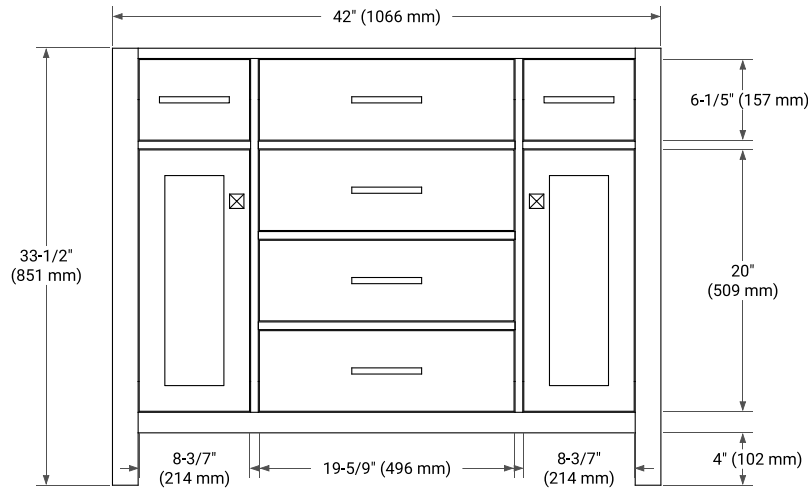

42" SINGLE SINK BASE CABINET

BASE CABINET DIMENSIONS

42" W x 21.5" D x 33.5" H

FEATURES

- Solid wood frame with engineered wood panels
- Dovetail drawers and joints
- Soft closing doors & drawers

HARDWARE FINISHES*

White Grey

FRONT VIEW

SIDE VIEW

PLAN VIEW

43" SINGLE RECTANGLE SINK COUNTERTOP WITH 1.5 IN. THICKNESS

OVERALL DIMENSIONS

43" W x 22" D x 1.5" H

COUNTERTOP OPTIONS

Carrara Marble

White Quartz

FEATURES

- Solid countertop with mitered edges & seams
- Undermount white rectangular sink
- Pre-drilled for 8" widespread faucet

INCLUDED

- Countertop
- Matching Backsplash
- Rectangle Sink

COUNTERTOP PLAN VIEW

EDGE SIDE VIEW

THREE DIMENSIONAL COUNTERTOP VIEW