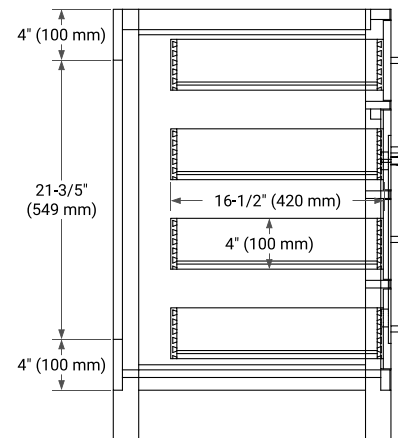

42" SINGLE SINK BASE CABINET

BASE CABINET DIMENSIONS

42" W x 21.5" D x 33.5" H

FEATURES

- Solid wood frame with engineered wood panels
- Dovetail drawers and joints
- Soft closing doors & drawers

HARDWARE FINISHES*

White Grey

FRONT VIEW

SIDE VIEW

PLAN VIEW

43" SINGLE RECTANGLE SINK COUNTERTOP WITH 1.5 IN. THICKNESS

OVERALL DIMENSIONS

43" W x 22" D x 1.5" H

COUNTERTOP OPTIONS

Carrara Marble

White Quartz

FEATURES

- Solid countertop with mitered edges & seams
- Undermount white rectangular sink
- Pre-drilled for 8" widespread faucet

INCLUDED

- Countertop
- Matching Backsplash
- Rectangle Sink

COUNTERTOP PLAN VIEW

EDGE SIDE VIEW

THREE DIMENSIONAL COUNTERTOP VIEW