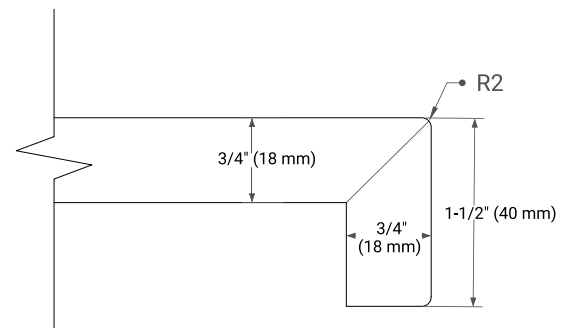

White Grey

FRONT VIEW

SIDE VIEW

PLAN VIEW

43" SINGLE RECTANGLE SINK COUNTERTOP WITH 1.5 IN. THICKNESS

OVERALL DIMENSIONS

43" W x 22" D x 1.5" H

COUNTERTOP OPTIONS

Carrara Marble

White Quartz

FEATURES

- Solid countertop with mitered edges & seams
- Undermount white rectangular sink
- Pre-drilled for 8" widespread faucet

INCLUDED

- Countertop
- Matching Backsplash
- Rectangle Sink

COUNTERTOP PLAN VIEW

EDGE SIDE VIEW

THREE DIMENSIONAL COUNTERTOP VIEW