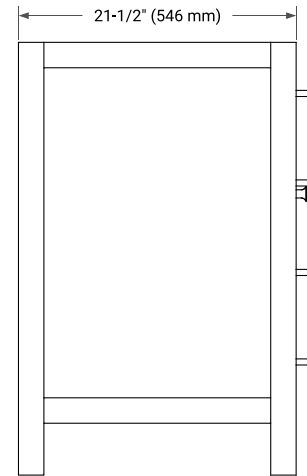

42" SINGLE SINK BASE CABINET

BASE CABINET DIMENSIONS

42" W x 21.5" D x 33.5" H

FEATURES

- Solid wood frame with engineered wood panels
- Dovetail drawers and joints
- Soft closing doors & drawers

HARDWARE FINISHES*

White Grey

FRONT VIEW

SIDE VIEW

PLAN VIEW

43" SINGLE RECTANGLE SINK COUNTERTOP WITH 1.5 IN. THICKNESS

OVERALL DIMENSIONS

43" W x 22" D x 1.5" H

COUNTERTOP OPTIONS

COUNTERTOP PLAN VIEW

EDGE SIDE VIEW

THREE DIMENSIONAL COUNTERTOP VIEW