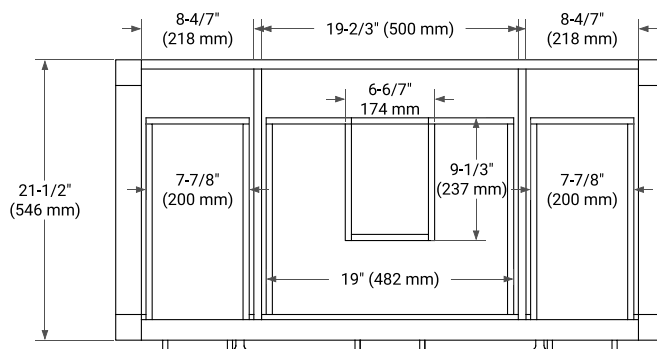

42" SINGLE SINK BASE CABINET

BASE CABINET DIMENSIONS

42" W x 21.5" D x 33.5" H

FEATURES

- Solid wood frame with engineered wood panels
- Dovetail drawers and joints
- Soft closing doors & drawers

HARDWARE FINISHES*

White Grey

FRONT VIEW

SIDE VIEW

PLAN VIEW

43" SINGLE RECTANGLE SINK COUNTERTOP WITH 1.5 IN. THICKNESS

OVERALL DIMENSIONS

43" W x 22" D x 1.5" H

COUNTERTOP OPTIONS

COUNTERTOP PLAN VIEW

EDGE SIDE VIEW

THREE DIMENSIONAL COUNTERTOP VIEW