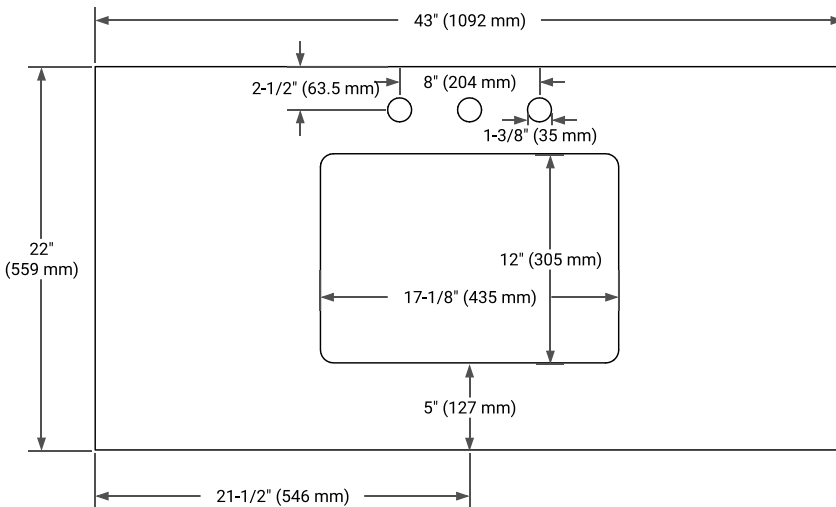

White Grey

FRONT VIEW

SIDE VIEW

PLAN VIEW

43" SINGLE RECTANGLE SINK COUNTERTOP WITH 1.5 IN. THICKNESS

OVERALL DIMENSIONS

43" W x 22" D x 1.5" H

COUNTERTOP OPTIONS

Carrara Marble

White Quartz

FEATURES

- Solid countertop with mitered edges & seams
- Undermount white rectangular sink
- Pre-drilled for 8" widespread faucet

INCLUDED

- Countertop
- Matching Backsplash
- Rectangle Sink

COUNTERTOP PLAN VIEW

EDGE SIDE VIEW

THREE DIMENSIONAL COUNTERTOP VIEW