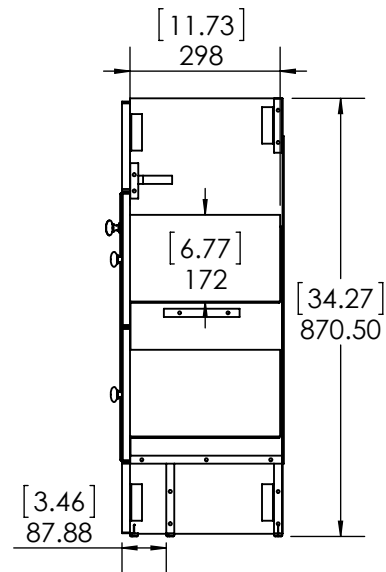

TOP VIEW

ISOMETRIC VIEW

FRONT VIEW

SIDE VIEW

BACK VIEW

TOP VIEW

ISOMETRIC VIEW

FRONT VIEW

SIDE VIEW

BACK VIEW

ID	Description	Technology	Status
REFERENCE	Top Sleeve Regal 37in	CULTURED MARBLE	Approved for production

<p align="center">PROPRIETARY AND CONFIDENTIAL</p> <p>THE INFORMATION CONTAINED IN THIS DRAWING IS THE SOLE PROPERTY OF WOODCRAFTERS. ANY REPRODUCTION IN PART OR AS A WHOLE WITHOUT THE WRITTEN PERMISSION OF WOODCRAFTERS IS PROHIBITED.</p>	<p>UNLESS OTHERWISE SPECIFIED</p> <p>DIMENSIONS ARE IN MM. AND (INCHES)</p> <p>TOLERANCES ARE +0.125 [3.175] - 0.125 [-3.175]</p> <p>SCALE:1:10</p>	DRAWN	O. Razo	04/13/17	<p>SIZE DWG. NO.</p> <p>A Top Sleeve Regal 37in Del Mar .COM</p>	<p>SHEET 1 OF 1</p> <p>REV: 1</p>
		CHECKED	E. Sandoval	04/13/17		
		ENG APPR.	R. Rubio	04/13/17		
		MFG APPR.	C. Leal	04/13/17		