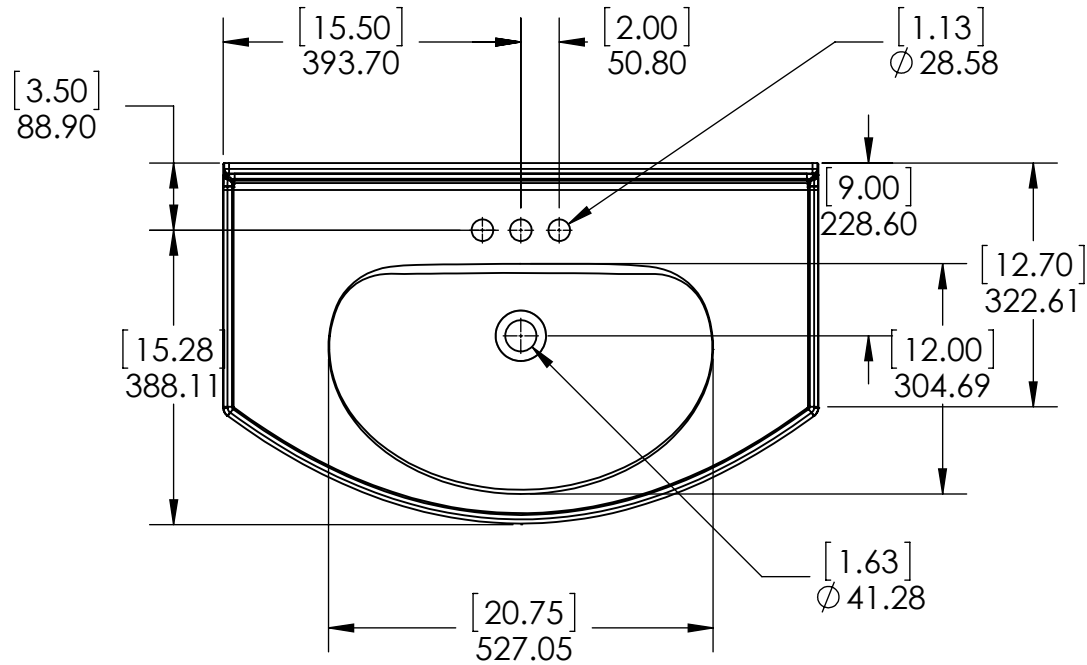

TOP VIEW

ISOMETRIC VIEW

FRONT VIEW

SIDE VIEW

BACK VIEW

TOP VIEW

ISOMETRIC VIEW

FRONT VIEW

SIDE VIEW

BACK VIEW

ID	Description	Technology	Status
REFERENCE	Top Sleeve Regal 37in	CULTURED MARBLE	Approved for production

<p align="center">PROPRIETARY AND CONFIDENTIAL</p> <p>THE INFORMATION CONTAINED IN THIS DRAWING IS THE SOLE PROPERTY OF WOODCRAFTERS. ANY REPRODUCTION IN PART OR AS A WHOLE WITHOUT THE WRITTEN PERMISSION OF WOODCRAFTERS IS PROHIBITED.</p>	<p>UNLESS OTHERWISE SPECIFIED</p> <p>DIMENSIONS ARE IN MM. AND (INCHES)</p> <p>TOLERANCES ARE +0.125 [3.175] - 0.125 [-3.175]</p> <p>SCALE:1:10</p>	DRAWN	O. Razo	04/13/17	<p>SIZE DWG. NO.</p> <p>A Top Sleeve Regal 37in Del Mar .COM</p>	<p>SHEET 1 OF 1</p> <p>REV: 1</p>
		CHECKED	E. Sandoval	04/13/17		
		ENG APPR.	R. Rubio	04/13/17		
		MFG APPR.	C. Leal	04/13/17		