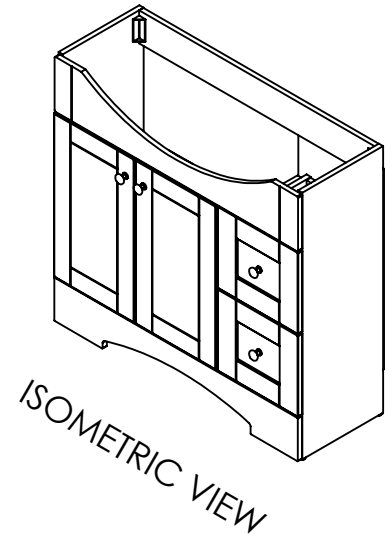

TOP VIEW

ISOMETRIC VIEW

FRONT VIEW

SIDE VIEW

BACK VIEW

TOP VIEW

ISOMETRIC VIEW

FRONT VIEW

SIDE VIEW

BACK VIEW

ID	Description	Technology	Status
REFERENCE	Top Sleeve Regal 37in	CULTURED MARBLE	Approved for production

<p align="center">PROPRIETARY AND CONFIDENTIAL</p> <p>THE INFORMATION CONTAINED IN THIS DRAWING IS THE SOLE PROPERTY OF WOODCRAFTERS. ANY REPRODUCTION IN PART OR AS A WHOLE WITHOUT THE WRITTEN PERMISSION OF WOODCRAFTERS IS PROHIBITED.</p>	<p>UNLESS OTHERWISE SPECIFIED</p> <p>DIMENSIONS ARE IN MM. AND (INCHES)</p> <p>TOLERANCES ARE +0.125 [3.175] - 0.125 [-3.175]</p> <p>SCALE:1:10</p>	DRAWN	O. Razo	04/13/17	<p>SIZE DWG. NO.</p> <p>A Top Sleeve Regal 37in Del Mar .COM</p>	<p>SHEET 1 OF 1</p> <p>REV: 1</p>
		CHECKED	E. Sandoval	04/13/17		
		ENG APPR.	R. Rubio	04/13/17		
		MFG APPR.	C. Leal	04/13/17		