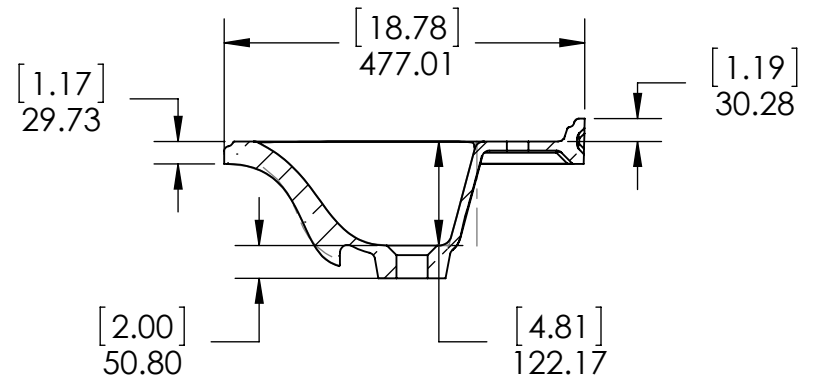

TOP VIEW

ISOMETRIC VIEW

FRONT VIEW

SIDE VIEW

BACK VIEW

TOP VIEW

ISOMETRIC VIEW

FRONT VIEW

SIDE VIEW

BACK VIEW

ID	Description	Technology	Status
REFERENCE	Top Sleeve Regal 37in	CULTURED MARBLE	Approved for production

<p align="center">PROPRIETARY AND CONFIDENTIAL</p> <p>THE INFORMATION CONTAINED IN THIS DRAWING IS THE SOLE PROPERTY OF WOODCRAFTERS. ANY REPRODUCTION IN PART OR AS A WHOLE WITHOUT THE WRITTEN PERMISSION OF WOODCRAFTERS IS PROHIBITED.</p>	<p>UNLESS OTHERWISE SPECIFIED</p> <p>DIMENSIONS ARE IN MM. AND (INCHES)</p> <p>TOLERANCES ARE +0.125 [3.175] - 0.125 [-3.175]</p> <p>SCALE:1:10</p>	DRAWN	O. Razo	04/13/17	<p>SIZE DWG. NO.</p> <p>A Top Sleeve Regal 37in Del Mar .COM</p>	<p>SHEET 1 OF 1</p> <p>REV: 1</p>
		CHECKED	E. Sandoval	04/13/17		
		ENG APPR.	R. Rubio	04/13/17		
		MFG APPR.	C. Leal	04/13/17		