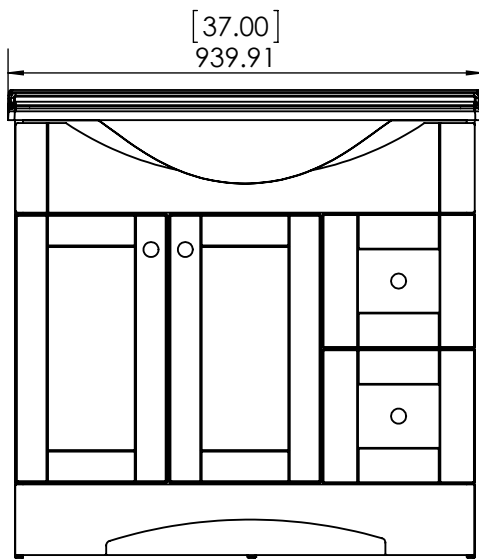

TOP VIEW

ISOMETRIC VIEW

FRONT VIEW

SIDE VIEW

BACK VIEW

TOP VIEW

ISOMETRIC VIEW

FRONT VIEW

SIDE VIEW

BACK VIEW

ID	Description	Technology	Status
REFERENCE	Top Sleeve Regal 37in	CULTURED MARBLE	Approved for production

<p align="center">PROPRIETARY AND CONFIDENTIAL</p> <p>THE INFORMATION CONTAINED IN THIS DRAWING IS THE SOLE PROPERTY OF WOODCRAFTERS. ANY REPRODUCTION IN PART OR AS A WHOLE WITHOUT THE WRITTEN PERMISSION OF WOODCRAFTERS IS PROHIBITED.</p>	<p>UNLESS OTHERWISE SPECIFIED</p> <p>DIMENSIONS ARE IN MM. AND (INCHES)</p> <p>TOLERANCES ARE +0.125 [3.175] - 0.125 [-3.175]</p> <p>SCALE:1:10</p>	DRAWN	O. Razo	04/13/17	<p>SIZE DWG. NO.</p> <p>A Top Sleeve Regal 37in Del Mar .COM</p>	<p>SHEET 1 OF 1</p> <p>REV: 1</p>
		CHECKED	E. Sandoval	04/13/17		
		ENG APPR.	R. Rubio	04/13/17		
		MFG APPR.	C. Leal	04/13/17		