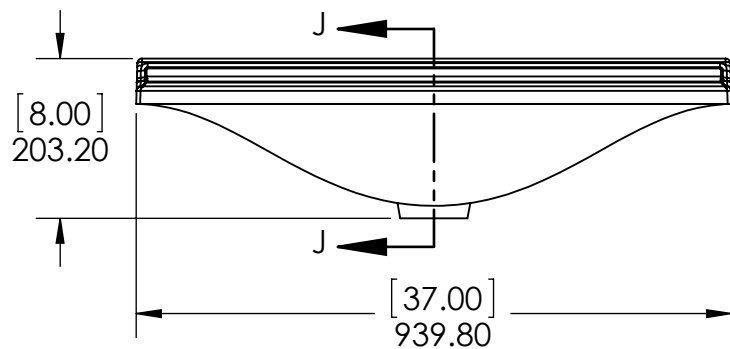

TOP VIEW

ISOMETRIC VIEW

FRONT VIEW

SIDE VIEW

BACK VIEW

TOP VIEW

ISOMETRIC VIEW

FRONT VIEW

SIDE VIEW

BACK VIEW

ID	Description	Technology	Status
REFERENCE	Top Sleeve Regal 37in	CULTURED MARBLE	Approved for production

<p align="center">PROPRIETARY AND CONFIDENTIAL</p> <p>THE INFORMATION CONTAINED IN THIS DRAWING IS THE SOLE PROPERTY OF WOODCRAFTERS. ANY REPRODUCTION IN PART OR AS A WHOLE WITHOUT THE WRITTEN PERMISSION OF WOODCRAFTERS IS PROHIBITED.</p>	<p>UNLESS OTHERWISE SPECIFIED</p> <p>DIMENSIONS ARE IN MM. AND (INCHES)</p> <p>TOLERANCES ARE +0.125 [3.175] - 0.125 [-3.175]</p> <p>SCALE:1:10</p>	DRAWN	O. Razo	04/13/17	<p>SIZE DWG. NO.</p> <p>A Top Sleeve Regal 37in Del Mar .COM</p>	<p>SHEET 1 OF 1</p> <p>REV: 1</p>
		CHECKED	E. Sandoval	04/13/17		
		ENG APPR.	R. Rubio	04/13/17		
		MFG APPR.	C. Leal	04/13/17		