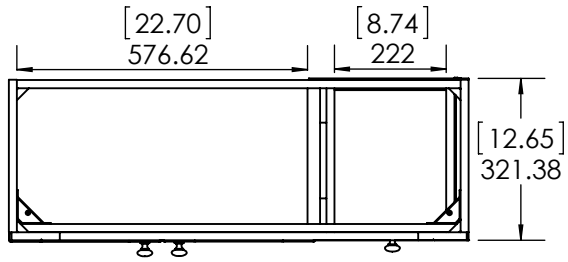

TOP VIEW

ISOMETRIC VIEW

FRONT VIEW

SIDE VIEW

BACK VIEW

TOP VIEW

ISOMETRIC VIEW

FRONT VIEW

SIDE VIEW

BACK VIEW

ID	Description	Technology	Status
REFERENCE	Top Sleeve Regal 37in	CULTURED MARBLE	Approved for production

<p align="center">PROPRIETARY AND CONFIDENTIAL</p> <p>THE INFORMATION CONTAINED IN THIS DRAWING IS THE SOLE PROPERTY OF WOODCRAFTERS. ANY REPRODUCTION IN PART OR AS A WHOLE WITHOUT THE WRITTEN PERMISSION OF WOODCRAFTERS IS PROHIBITED.</p>	<p>UNLESS OTHERWISE SPECIFIED</p> <p>DIMENSIONS ARE IN MM. AND (INCHES)</p> <p>TOLERANCES ARE +0.125 [3.175] - 0.125 [-3.175]</p> <p>SCALE:1:10</p>	DRAWN	O. Razo	04/13/17	<p>SIZE DWG. NO.</p> <p>A Top Sleeve Regal 37in Del Mar .COM</p>	<p>SHEET 1 OF 1</p> <p>REV: 1</p>
		CHECKED	E. Sandoval	04/13/17		
		ENG APPR.	R. Rubio	04/13/17		
		MFG APPR.	C. Leal	04/13/17		