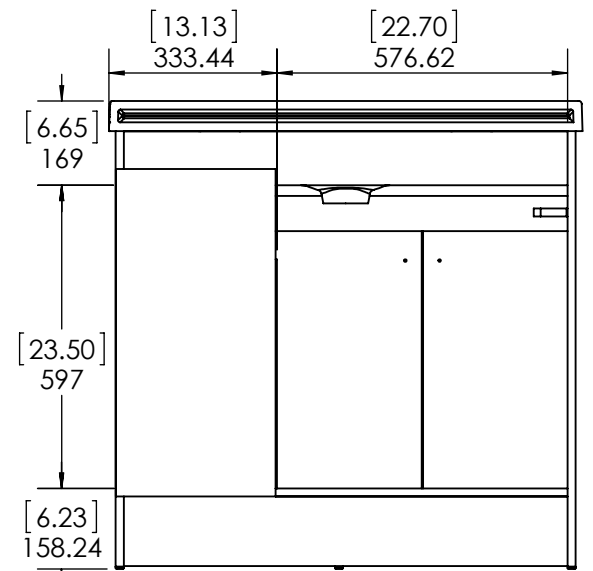

TOP VIEW

ISOMETRIC VIEW

FRONT VIEW

SIDE VIEW

BACK VIEW

TOP VIEW

ISOMETRIC VIEW

FRONT VIEW

SIDE VIEW

BACK VIEW

ID	Description	Technology	Status
REFERENCE	Top Sleeve Regal 37in	CULTURED MARBLE	Approved for production

<p align="center">PROPRIETARY AND CONFIDENTIAL</p> <p>THE INFORMATION CONTAINED IN THIS DRAWING IS THE SOLE PROPERTY OF WOODCRAFTERS. ANY REPRODUCTION IN PART OR AS A WHOLE WITHOUT THE WRITTEN PERMISSION OF WOODCRAFTERS IS PROHIBITED.</p>	<p>UNLESS OTHERWISE SPECIFIED</p> <p>DIMENSIONS ARE IN MM. AND (INCHES)</p> <p>TOLERANCES ARE +0.125 [3.175] - 0.125 [-3.175]</p> <p>SCALE:1:10</p>	DRAWN	O. Razo	04/13/17	<p>SIZE DWG. NO.</p> <p>A Top Sleeve Regal 37in Del Mar .COM</p>	<p>SHEET 1 OF 1</p> <p>REV: 1</p>
		CHECKED	E. Sandoval	04/13/17		
		ENG APPR.	R. Rubio	04/13/17		
		MFG APPR.	C. Leal	04/13/17		