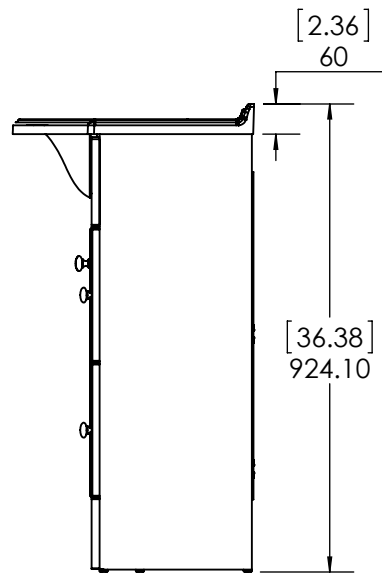

TOP VIEW

ISOMETRIC VIEW

FRONT VIEW

SIDE VIEW

BACK VIEW

TOP VIEW

ISOMETRIC VIEW

FRONT VIEW

SIDE VIEW

BACK VIEW

ID	Description	Technology	Status
REFERENCE	Top Sleeve Regal 37in	CULTURED MARBLE	Approved for production

<p align="center">PROPRIETARY AND CONFIDENTIAL</p> <p>THE INFORMATION CONTAINED IN THIS DRAWING IS THE SOLE PROPERTY OF WOODCRAFTERS. ANY REPRODUCTION IN PART OR AS A WHOLE WITHOUT THE WRITTEN PERMISSION OF WOODCRAFTERS IS PROHIBITED.</p>	<p>UNLESS OTHERWISE SPECIFIED</p> <p>DIMENSIONS ARE IN MM. AND (INCHES)</p> <p>TOLERANCES ARE +0.125 [3.175] - 0.125 [-3.175]</p> <p>SCALE:1:10</p>	DRAWN	O. Razo	04/13/17	<p>SIZE DWG. NO.</p> <p>A Top Sleeve Regal 37in Del Mar .COM</p>	<p>SHEET 1 OF 1</p> <p>REV: 1</p>
		CHECKED	E. Sandoval	04/13/17		
		ENG APPR.	R. Rubio	04/13/17		
		MFG APPR.	C. Leal	04/13/17		