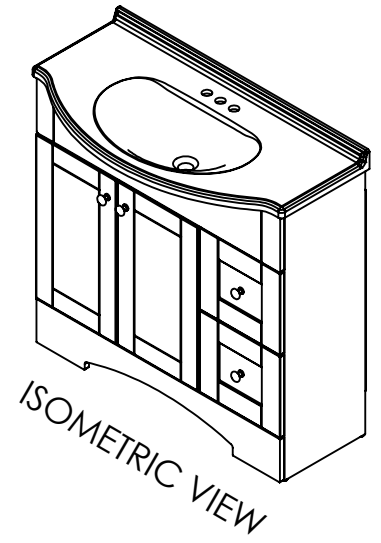

TOP VIEW

ISOMETRIC VIEW

FRONT VIEW

SIDE VIEW

BACK VIEW

TOP VIEW

ISOMETRIC VIEW

FRONT VIEW

SIDE VIEW

BACK VIEW

ID	Description	Technology	Status
REFERENCE	Top Sleeve Regal 37in	CULTURED MARBLE	Approved for production

<p align="center">PROPRIETARY AND CONFIDENTIAL</p> <p>THE INFORMATION CONTAINED IN THIS DRAWING IS THE SOLE PROPERTY OF WOODCRAFTERS. ANY REPRODUCTION IN PART OR AS A WHOLE WITHOUT THE WRITTEN PERMISSION OF WOODCRAFTERS IS PROHIBITED.</p>	<p>UNLESS OTHERWISE SPECIFIED</p> <p>DIMENSIONS ARE IN MM. AND (INCHES)</p> <p>TOLERANCES ARE +0.125 [3.175] - 0.125 [-3.175]</p> <p>SCALE:1:10</p>	DRAWN	O. Razo	04/13/17	<p>SIZE DWG. NO.</p> <p>A Top Sleeve Regal 37in Del Mar .COM</p>	<p>SHEET 1 OF 1</p> <p>REV: 1</p>
		CHECKED	E. Sandoval	04/13/17		
		ENG APPR.	R. Rubio	04/13/17		
		MFG APPR.	C. Leal	04/13/17		