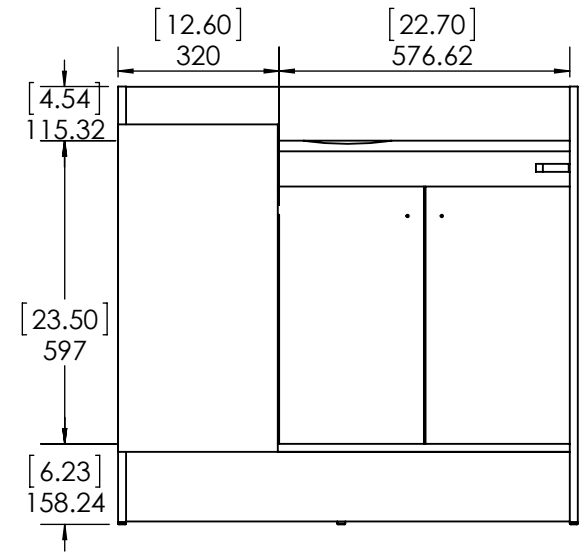

TOP VIEW

ISOMETRIC VIEW

FRONT VIEW

SIDE VIEW

BACK VIEW

TOP VIEW

ISOMETRIC VIEW

FRONT VIEW

SIDE VIEW

BACK VIEW

ID	Description	Technology	Status
REFERENCE	Top Sleeve Regal 37in	CULTURED MARBLE	Approved for production

<p align="center">PROPRIETARY AND CONFIDENTIAL</p> <p>THE INFORMATION CONTAINED IN THIS DRAWING IS THE SOLE PROPERTY OF WOODCRAFTERS. ANY REPRODUCTION IN PART OR AS A WHOLE WITHOUT THE WRITTEN PERMISSION OF WOODCRAFTERS IS PROHIBITED.</p>	<p>UNLESS OTHERWISE SPECIFIED</p> <p>DIMENSIONS ARE IN MM. AND (INCHES)</p> <p>TOLERANCES ARE +0.125 [3.175] - 0.125 [-3.175]</p> <p>SCALE:1:10</p>	DRAWN	O. Razo	04/13/17	<p>SIZE DWG. NO.</p> <p>A Top Sleeve Regal 37in Del Mar .COM</p>	<p>SHEET 1 OF 1</p> <p>REV: 1</p>
		CHECKED	E. Sandoval	04/13/17		
		ENG APPR.	R. Rubio	04/13/17		
		MFG APPR.	C. Leal	04/13/17		