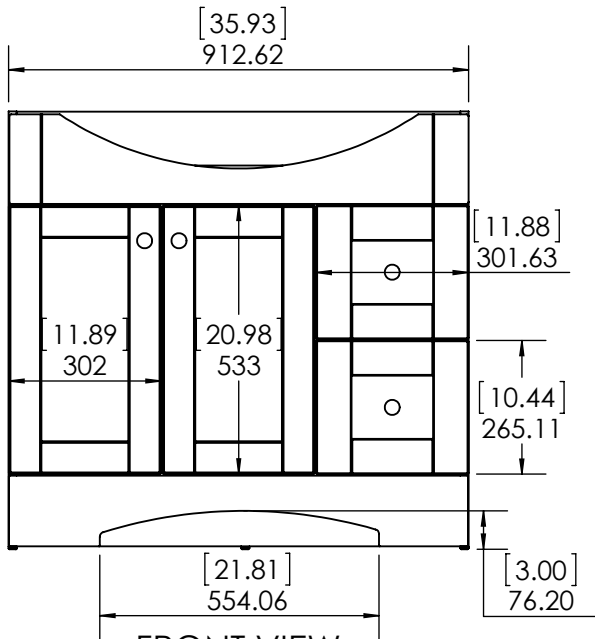

TOP VIEW

ISOMETRIC VIEW

FRONT VIEW

SIDE VIEW

BACK VIEW

TOP VIEW

ISOMETRIC VIEW

FRONT VIEW

SIDE VIEW

BACK VIEW

ID	Description	Technology	Status
REFERENCE	Top Sleeve Regal 37in	CULTURED MARBLE	Approved for production

<p align="center">PROPRIETARY AND CONFIDENTIAL</p> <p>THE INFORMATION CONTAINED IN THIS DRAWING IS THE SOLE PROPERTY OF WOODCRAFTERS. ANY REPRODUCTION IN PART OR AS A WHOLE WITHOUT THE WRITTEN PERMISSION OF WOODCRAFTERS IS PROHIBITED.</p>	<p>UNLESS OTHERWISE SPECIFIED</p> <p>DIMENSIONS ARE IN MM. AND (INCHES)</p> <p>TOLERANCES ARE +0.125 [3.175] - 0.125 [-3.175]</p> <p>SCALE:1:10</p>	DRAWN	O. Razo	04/13/17	<p>SIZE DWG. NO.</p> <p>A Top Sleeve Regal 37in Del Mar .COM</p>	<p>SHEET 1 OF 1</p> <p>REV: 1</p>
		CHECKED	E. Sandoval	04/13/17		
		ENG APPR.	R. Rubio	04/13/17		
		MFG APPR.	C. Leal	04/13/17		