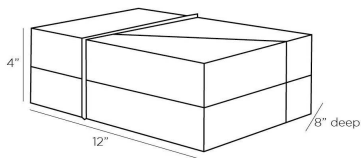

## SPOLETTO BOX

6943

H: 4 IN, W: 12 IN, D: 8 IN,  
Blonde

In a beautiful union of blonde oak wood, cream embossed leather, and rich antique brass banding, wrapping the box's top and sides, this rectangular Neo-Deco box introduces sophisticated glamour into a room. The Spoletto box features a geometric, mixed-media design that imparts distinctive, functional style. Finish will vary.<br />

### DIMENSIONS

Foot Print	W: 12 IN, D: 8 IN
------------	-------------------

### SHIPPING

Product Weight	4 lbs
Gross Weight 1	5.5 lbs
Shipping Box 1	H: 13 IN, L: 9 IN, W: 5 IN