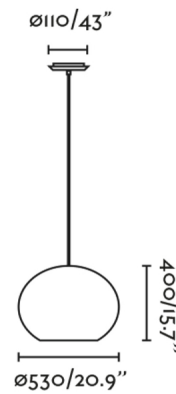

General characteristics

Fixation	Ceiling
voltage	120V
Hertz	60Hz
Cable length	0.02 ft
Max. Power	15W

Material

Body/Structure	Steel
Screen	Rattan

Finish

Body/Structure	Black
Screen	Rattan
Location	Dry locations only
US Certification	Fijas cETLus