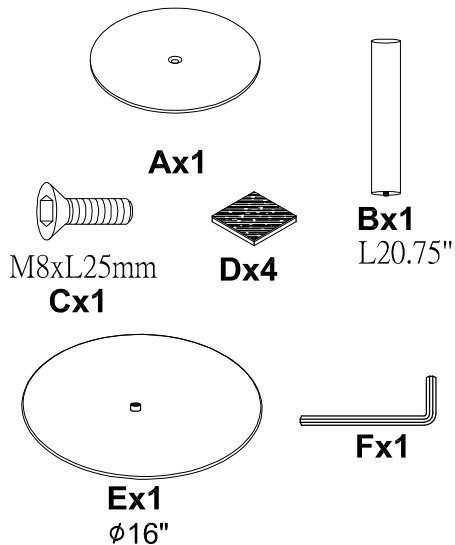

16" Round Metal Table with Marble Finish Table Top and Black Powder Coating Finish Frame

Please assemble your product on soft surface to avoid scratches and damages.

Spare parts :

x1

NOTE:DO NOT TIGHTEN THE SCREWS BEFORE THE ASSEMBLY IS COMPLETED