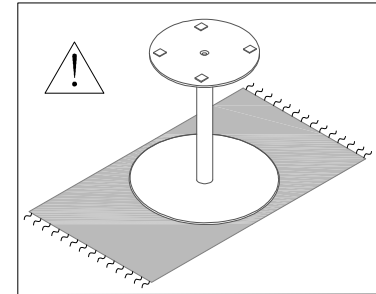

16" Round Metal Table with Marble Finish Table Top and Black Powder Coating Finish Frame

Please assemble your product on soft surface to avoid scratches and damages.

Spare parts :

x1

NOTE:DO NOT TIGHTEN THE SCREWS BEFORE THE ASSEMBLY IS COMPLETED