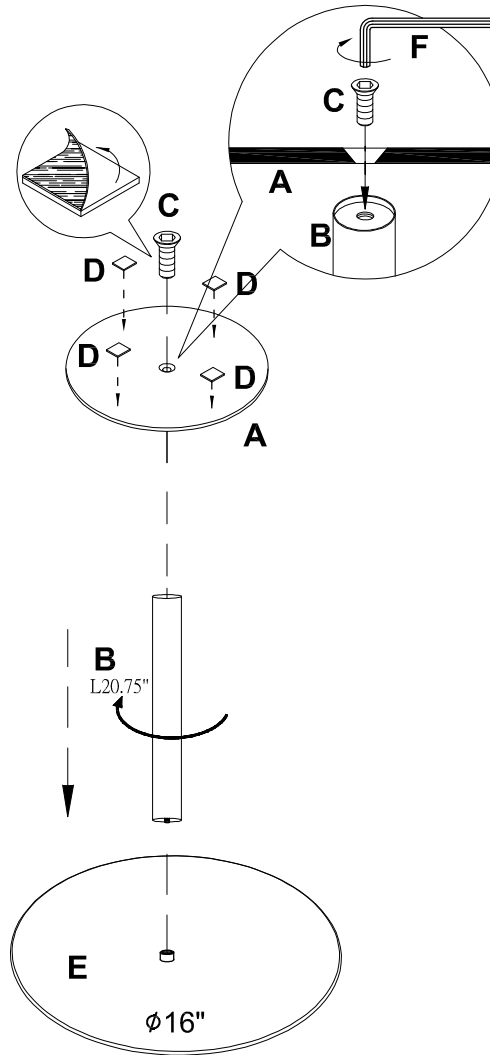

16" Round Metal Table with Marble Finish Table Top and Black Powder Coating Finish Frame

Please assemble your product on soft surface to avoid scratches and damages.

Spare parts :

x1

NOTE:DO NOT TIGHTEN THE SCREWS BEFORE THE ASSEMBLY IS COMPLETED