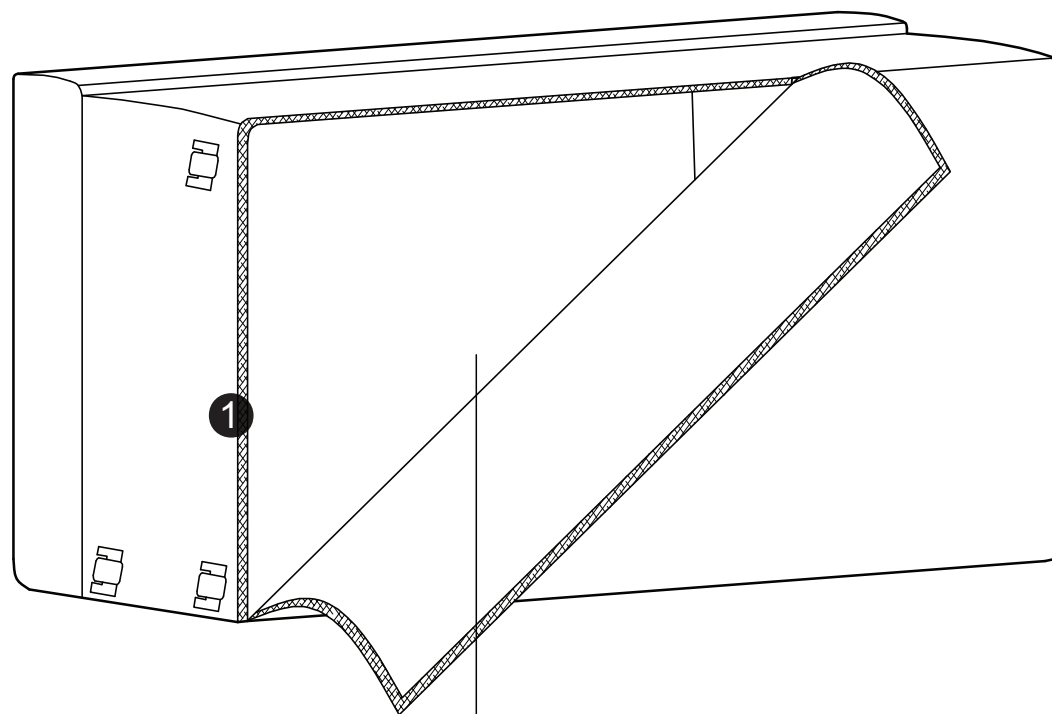

WESTIN WITH GREY ARM LOVE SEAT

ASSEMBLY INSTRUCTIONS

PATENT PENDING

WARNING

- This product has been designed for seating two (2) average adults. To prevent injury and damage to this unit, PROHIBIT jumping on it.
 - This product is designed for home use and not intended for commercial use.
 - Children under the age of 5, small infants and babies should not sleep alone on this product for safety reasons.
 - Recommended # of people needed for handling: 2 (however it is always better to have an extra hand.)
 - THIS INSTRUCTION BOOKLET CONTAINS **IMPORTANT** SAFETY INFORMATION. PLEASE READ AND KEEP FOR FUTURE REFERENCE.
-

PARTS

Seat Body
QTY:1

Backrest
QTY:1

Arm
QTY:1 Pair

Leg
QTY:4

M10 Washer
(Outer Dim : 45mm)
QTY:4

Step 1 :

Step 2 :