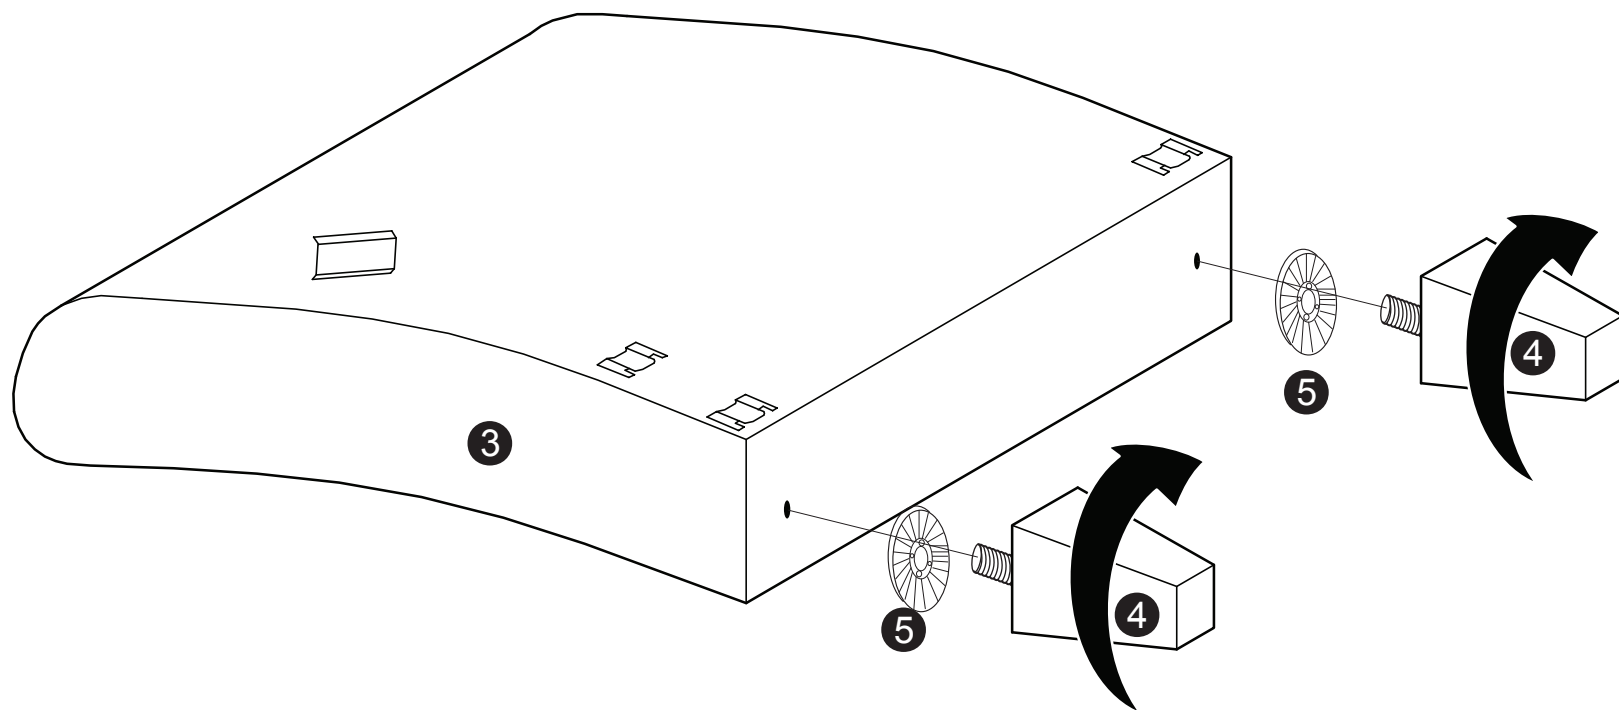

WESTIN WITH GREY ARM LOVE SEAT

ASSEMBLY INSTRUCTIONS

PATENT PENDING

WARNING

- This product has been designed for seating two (2) average adults. To prevent injury and damage to this unit, PROHIBIT jumping on it.
 - This product is designed for home use and not intended for commercial use.
 - Children under the age of 5, small infants and babies should not sleep alone on this product for safety reasons.
 - Recommended # of people needed for handling: 2 (however it is always better to have an extra hand.)
 - THIS INSTRUCTION BOOKLET CONTAINS **IMPORTANT** SAFETY INFORMATION. PLEASE READ AND KEEP FOR FUTURE REFERENCE.
-

PARTS

Seat Body
QTY:1

Backrest
QTY:1

Arm
QTY:1 Pair

Leg
QTY:4

M10 Washer
(Outer Dim : 45mm)
QTY:4

Step 1 :

Step 2 :