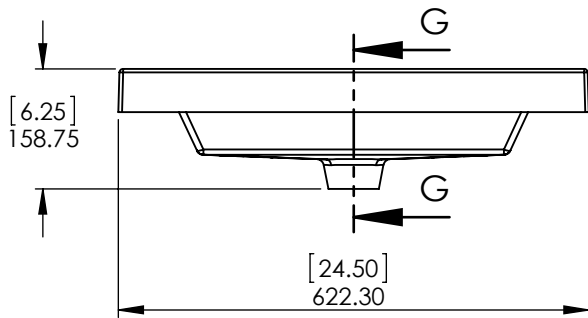

ID	Description	Technology	Status
595479	Vtop Oslo 24.5x18.75 White 4in	Solid White	Approved for production
ECOS25T14-WH	Vtop Oslo 24.5x18.75 White 4in	WHITE	Approved

Rev #	Approved by	Change
0	R. Rubio	Released
1	J. Guzman	Add NEW ITEM ID

NOTE: MAX. WARPAGE
TOLERANCE 1/8"

PROPRIETARY AND CONFIDENTIAL

THE INFORMATION CONTAINED IN THIS DRAWING IS THE SOLE PROPERTY OF WOODCRAFTERS. ANY REPRODUCTION IN PART OR AS A WHOLE WITHOUT THE WRITTEN PERMISSION OF WOODCRAFTERS IS PROHIBITED.

UNLESS OTHERWISE SPECIFIED

DIMENSIONS ARE IN MM. AND (INCHES)

TOLERANCES ARE
+0.125 [3.175] -0.125 [-3.175]

SCALE:1:10

	NAME	DATE
DRAWN	J. Guzman	3/10/21
CHECKED	O. Razo	3/10/21
ENG APPR.	W. Amaya	3/10/21
MFG APPR.	A. Casiano	3/10/21

SIZE	DWG. NO.	SHEET 1 OF 1	REV: 0
A	Vtop Oslo 24.5x18.75 4in