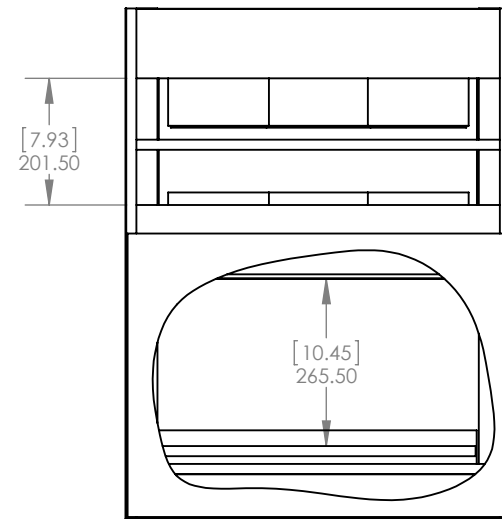

Top View / Vista Superior

Isometric View / Vista Isometrica

Front view / Vista Frontal

Side View / Vista Lateral

Back View / Vista Trasera

PROPRIETARY AND CONFIDENTIAL
 THE INFORMATION CONTAINED IN THIS DRAWING IS THE SOLE PROPERTY OF WOODCRAFTERS HOME PRODUCTS L.L.C. ANY REPRODUCTION IN PART OR AS A WHOLE WITHOUT THE WRITTEN PERMISSION OF WOODCRAFTERS HOME PRODUCTS L.L.C. IS PROHIBITED.

Tolerancia no epespecificada
 Lineal $\pm 0.5\text{mm}$
 Angular $\pm 0.5^\circ$

Drawn By /
 Dibujado por: Adolfo Gallegos 03/04/21
 Checked By /
 Revisado Por: Adolfo Gallegos 03/04/21
 Approved By /
 Revisado Por: Adolfo Gallegos 03/04/21

Cabinet Name/Nombre de Gabinete:
 24in Vanity

FG ID:

of Drawing/ de Dibujo:

PAGE

1 OF 1

REV: 0

ID	Description	Technology	Status
595479	Vtop Oslo 24.5x18.75 White 4in	Solid White	Approved for production
ECOS25T14-WH	Vtop Oslo 24.5x18.75 White 4in	WHITE	Approved

SIZE	DWG. NO.	SHEET 1 OF 1	REV: 0
A	Vtop Oslo 24.5x18.75 4in		