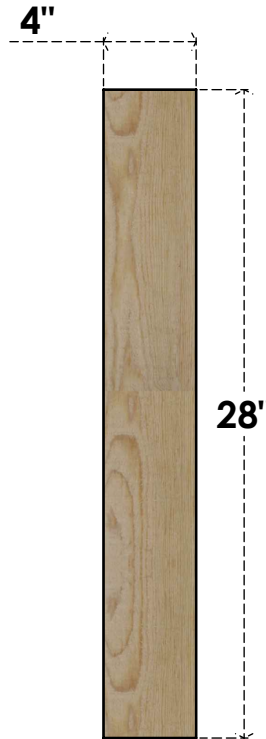

BRC04X24X28TRA00RDF

4"W X 24"D X 28"H TRADITIONAL ROUGH SAWN BRACE, DOUGLAS FIR

SIDE

FRONT

EKENA MILLWORK
 2300 WEST MAIN ST.
 CLARKSVILLE, TX 75426
 TOLL FREE: 866-607-0453
 WWW.EKENAMILLWORK.COM

NOTES

1. INSTALLATION TO BE COMPLETED IN ACCORDANCE WITH MANUFACTURER'S SPECIFICATIONS.
2. DRAWING MAY NOT BE TO SCALE
3. THIS DRAWING IS INTENDED FOR DESIGN AND PLANNING PURPOSES ONLY.
4. ALL INFORMATION CONTAINED HEREIN WAS CURRENT AT THE TIME OF DEVELOPMENT BUT MUST BE REVIEWED AND APPROVED BY THE PRODUCT MANUFACTURER TO BE CONSIDERED ACCURATE.
5. PRODUCTS ARE NOT KILN DRIED. THIS ITEM IS UNIQUE AND WILL CONTAIN THE NATURAL VARIATIONS THAT THE WOOD SPECIES OFFERS. THIS MAY RESULT IN VARIATIONS UP TO 1/4"