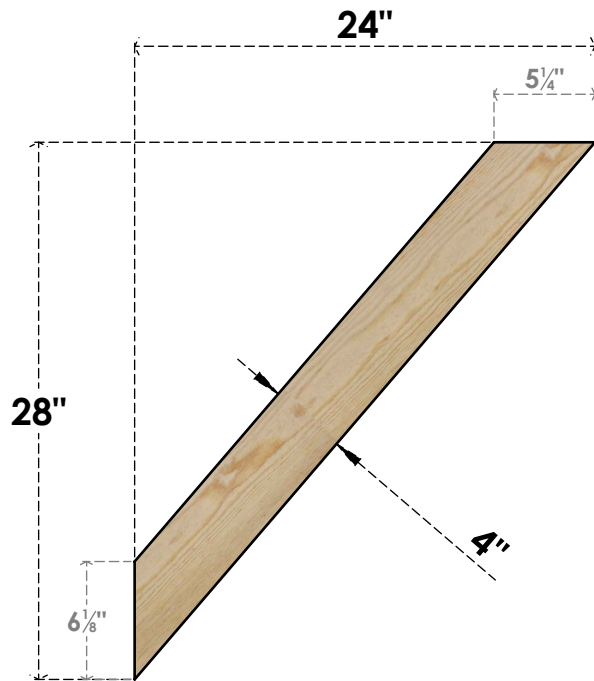

BRC04X24X28TRA00RDF

4"W X 24"D X 28"H TRADITIONAL ROUGH SAWN BRACE, DOUGLAS FIR

SIDE

FRONT

EKENA MILLWORK
 2300 WEST MAIN ST.
 CLARKSVILLE, TX 75426
 TOLL FREE: 866-607-0453
 WWW.EKENAMILLWORK.COM

NOTES

1. INSTALLATION TO BE COMPLETED IN ACCORDANCE WITH MANUFACTURER'S SPECIFICATIONS.
2. DRAWING MAY NOT BE TO SCALE
3. THIS DRAWING IS INTENDED FOR DESIGN AND PLANNING PURPOSES ONLY.
4. ALL INFORMATION CONTAINED HEREIN WAS CURRENT AT THE TIME OF DEVELOPMENT BUT MUST BE REVIEWED AND APPROVED BY THE PRODUCT MANUFACTURER TO BE CONSIDERED ACCURATE.
5. PRODUCTS ARE NOT KILN DRIED. THIS ITEM IS UNIQUE AND WILL CONTAIN THE NATURAL VARIATIONS THAT THE WOOD SPECIES OFFERS. THIS MAY RESULT IN VARIATIONS UP TO 1/4"