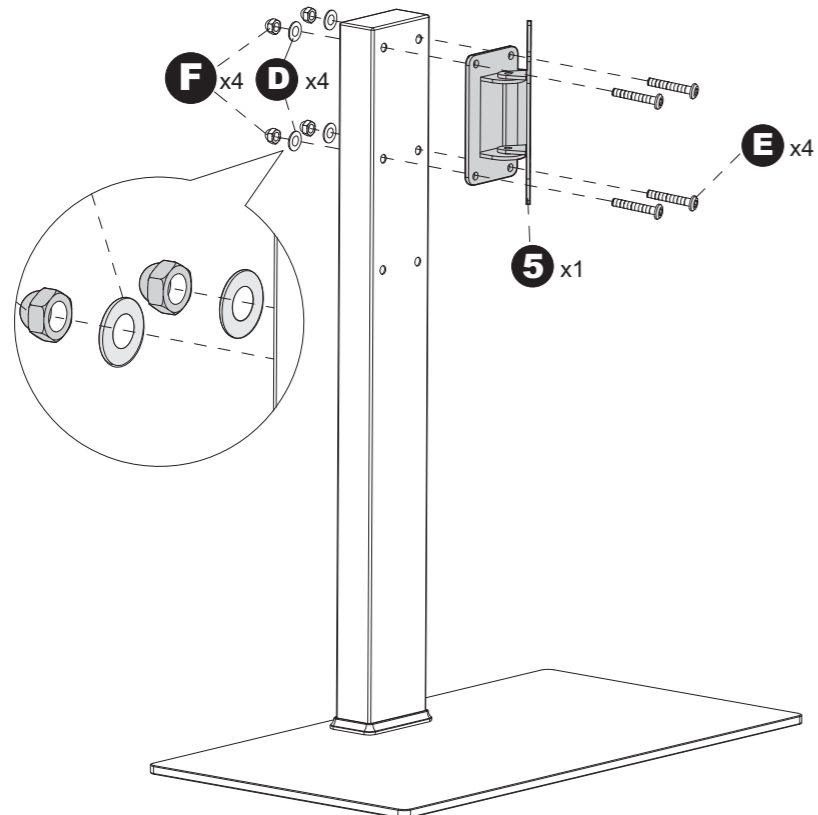

■ Choose right screws for tv

M-A x4 M6x14 Screw

M-B x4 M6x30 Screw

M-E x4 $\phi 16 \times \phi 8.2 \times 1$

M-C x4 M8x20 Screw

M-D x4 M8x45 Screw

M-F x4 $\phi 15 \times \phi 8 \times 5$

M-G x4 $\phi 15 \times \phi 8 \times 15$

ASSEMBLE THE UNIVERSAL STAND

1.

as shown in figure,
part 6 slip into the
interface of part 2.

2.

3.

4.

5.

6.