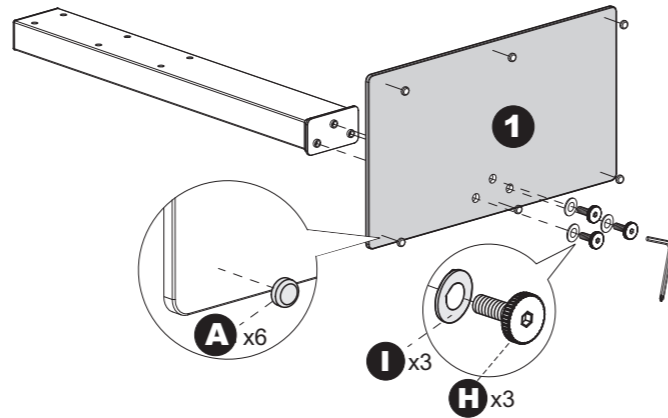

■ Choose right screws for tv

M-A x4 M6x14 Screw

M-B x4 M6x30 Screw

M-E x4 $\phi 16 \times \phi 8.2 \times 1$

M-C x4 M8x20 Screw

M-D x4 M8x45 Screw

M-F x4 $\phi 15 \times \phi 8 \times 5$

M-G x4 $\phi 15 \times \phi 8 \times 15$

ASSEMBLE THE UNIVERSAL STAND

1.

as shown in figure,
part 6 slip into the
interface of part 2.

2.

3.

4.

5.

6.