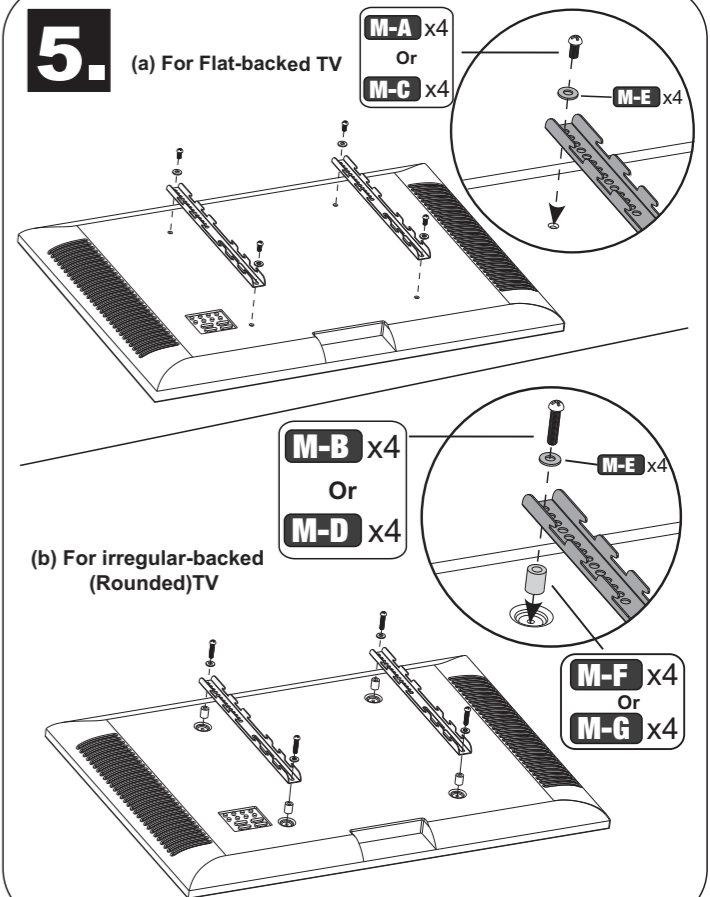

■ Choose right screws for tv

M-A x4 M6x14 Screw

M-B x4 M6x30 Screw

M-E x4 $\phi 16 \times \phi 8.2 \times 1$

M-C x4 M8x20 Screw

M-D x4 M8x45 Screw

M-F x4 $\phi 15 \times \phi 8 \times 5$

M-G x4 $\phi 15 \times \phi 8 \times 15$

ASSEMBLE THE UNIVERSAL STAND

1.

as shown in figure,
part 6 slip into the
interface of part 2.

2.

3.

4.

5.

6.