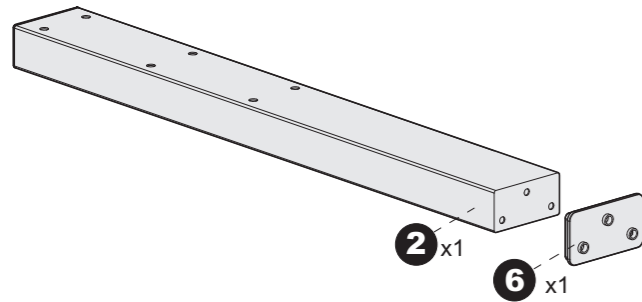

■ Choose right screws for tv

M-A x4 M6x14 Screw

M-B x4 M6x30 Screw

M-E x4 $\phi 16 \times \phi 8.2 \times 1$

M-C x4 M8x20 Screw

M-D x4 M8x45 Screw

M-F x4 $\phi 15 \times \phi 8 \times 5$

M-G x4 $\phi 15 \times \phi 8 \times 15$

ASSEMBLE THE UNIVERSAL STAND

1.

as shown in figure,
part 6 slip into the
interface of part 2.

2.

3.

4.

5.

6.