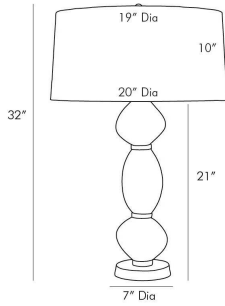

## DREENA LAMP

44952-904

H: 32 IN, Dia: 20.00 IN

Smoke Luster, Glass

The Dreena presents a stacked foundation of overt organics that is quite alluring. Seedy glass is blown by hand creating the unexpected shapes that form along an antique brass frame. Each organic orb is accented with an antique brass ring breaking up its curvaceous silhouette. A smoke luster finish takes the design to the next level. Topped with a pewter microfiber drum shade. finish will vary.

### DIMENSIONS

Body	H: 21 IN, Dia: 7.00 IN
Foot Print	Dia: 6.00 IN
Neck	H: 1 IN, Dia: 1.00 IN
Shade Bottom	Dia: 20.00 IN
Shade Side	H: 10 IN
Shade Top	Dia: 19.00 IN
Harp Size	8" brass IN

### WIRING

Rating	Indoor Only
Tilt Test	10 Degrees - AU
Cord	10 FT, Back of Lamp Base, Clear/Silver, SPT-2
Socket	1, Type A- E26, 3-Way
Switch	At Socket, 3-Way Rotary
Maximum Watt	100
Voltage	110-120 V

### SHIPPING

Product Weight	9.5 lbs
Gross Weight 1	11.35 lbs
Gross Weight 2	3 lbs
Shipping Box 1	H: 29 IN, L: 8.25 IN, W: 8.25 IN
Shipping Box 2	H: 12 IN, L: 22 IN, W: 22 IN