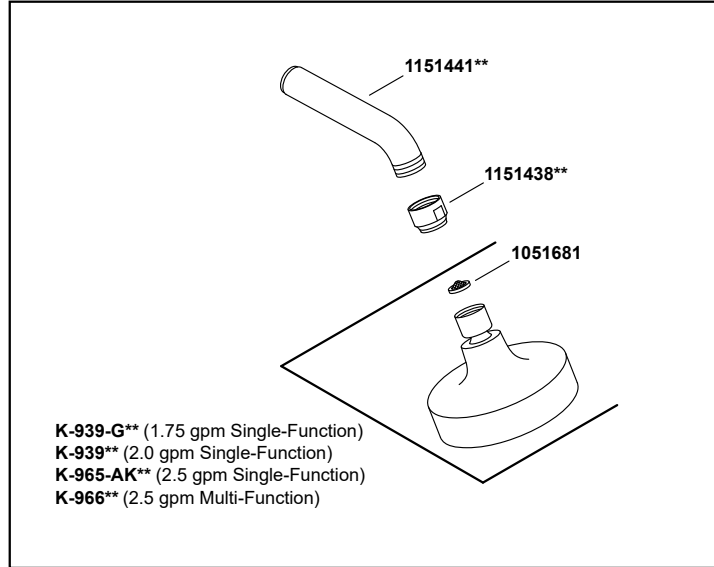

Purist® Rite-Temp® shower trim kit wit

Rite-Temp® shower trim kit with cross handle, 2.5 gpm
K-TS14422-3

Purist® Rite-Temp® shower trim kit wit

Rite-Temp® shower trim kit with cross handle, 2.5 gpm
K-TS14422-3