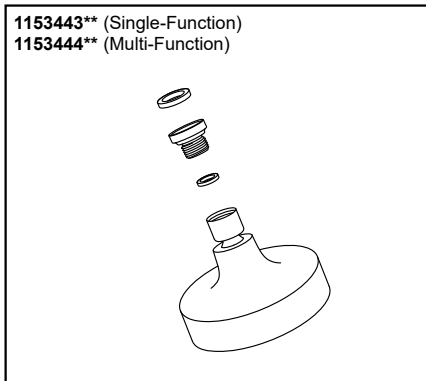

Purist® Rite-Temp® shower trim kit wit

Rite-Temp® shower trim kit with cross handle, 2.5 gpm
K-TS14422-3

Purist® Rite-Temp® shower trim kit wit

Rite-Temp® shower trim kit with cross handle, 2.5 gpm
K-TS14422-3