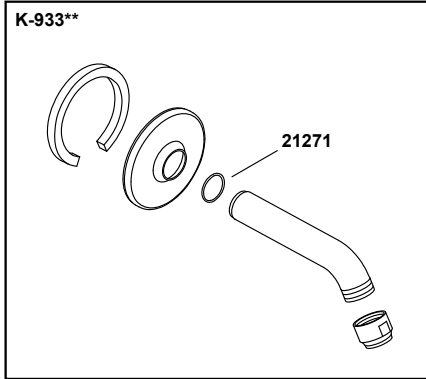

Purist® Rite-Temp® shower trim kit wit

Rite-Temp® shower trim kit with cross handle, 2.5 gpm
K-TS14422-3

Purist® Rite-Temp® shower trim kit wit

Rite-Temp® shower trim kit with cross handle, 2.5 gpm
K-TS14422-3