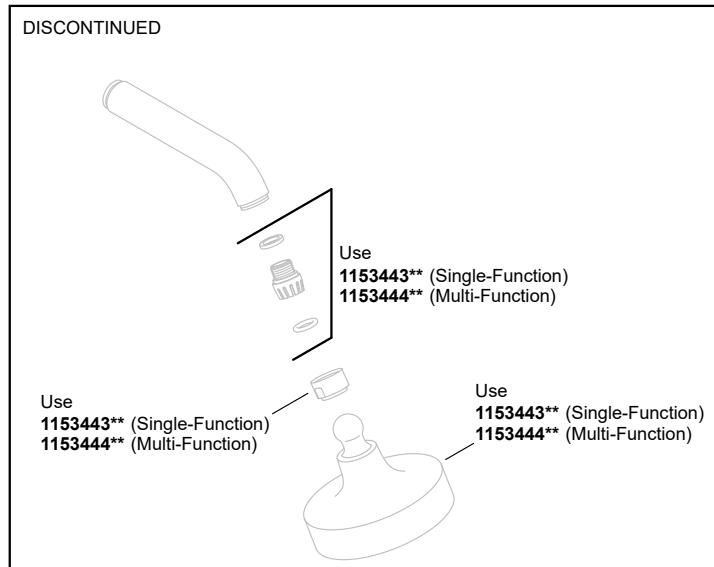

Purist® Rite-Temp® shower trim kit wit

Rite-Temp® shower trim kit with cross handle, 2.5 gpm
K-TS14422-3

Purist® Rite-Temp® shower trim kit wit

Rite-Temp® shower trim kit with cross handle, 2.5 gpm
K-TS14422-3