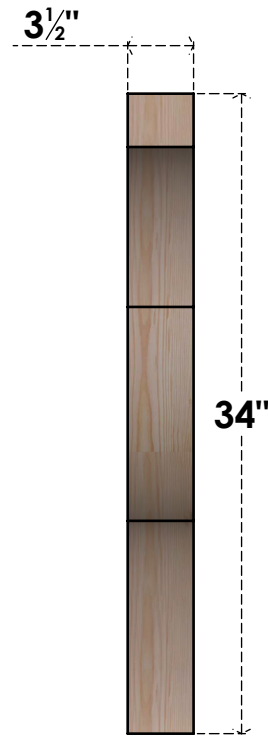

# BRC04X34X34FST00SDF

3 1/2"W X 34"D X 34"H FUNSTON SMOOTH BRACE, DOUGLAS FIR

**SIDE**

**FRONT**

EKENA MILLWORK  
 2300 WEST MAIN ST.  
 CLARKSVILLE, TX 75426  
 TOLL FREE: 866-607-0453  
 WWW.EKENAMILLWORK.COM

**NOTES**

1. INSTALLATION TO BE COMPLETED IN ACCORDANCE WITH MANUFACTURER'S SPECIFICATIONS.
2. DRAWING MAY NOT BE TO SCALE
3. THIS DRAWING IS INTENDED FOR DESIGN AND PLANNING PURPOSES ONLY.
4. ALL INFORMATION CONTAINED HEREIN WAS CURRENT AT THE TIME OF DEVELOPMENT BUT MUST BE REVIEWED AND APPROVED BY THE PRODUCT MANUFACTURER TO BE CONSIDERED ACCURATE.
5. PRODUCTS ARE NOT KILN DRIED. THIS ITEM IS UNIQUE AND WILL CONTAIN THE NATURAL VARIATIONS THAT THE WOOD SPECIES OFFERS. THIS MAY RESULT IN VARIATIONS UP TO 1/4"