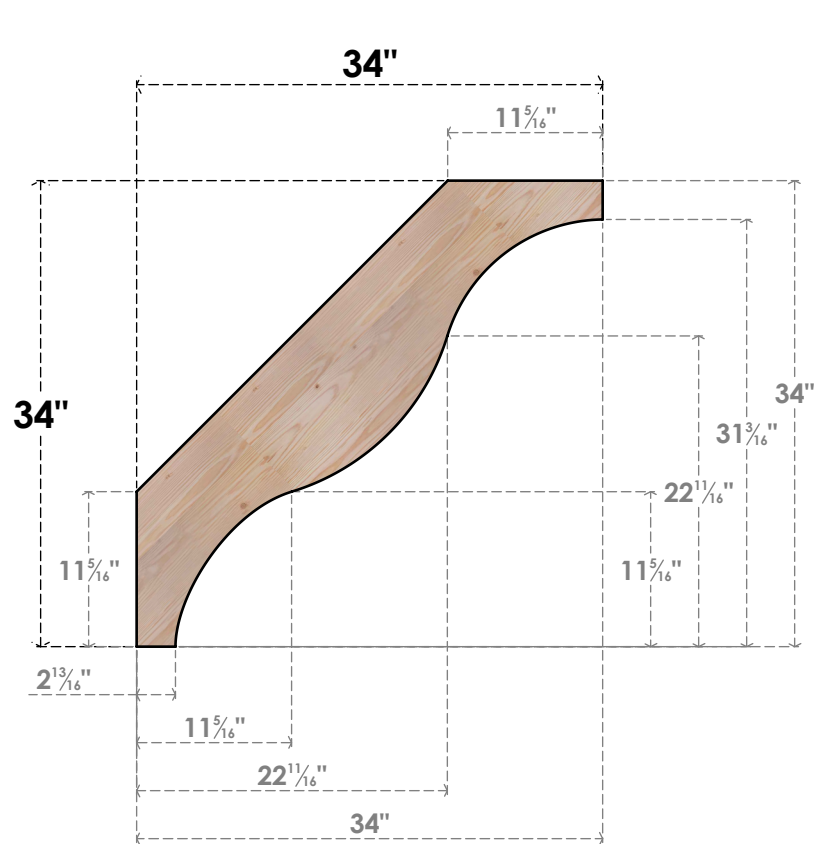

# BRC04X34X34FST00SDF

3 1/2"W X 34"D X 34"H FUNSTON SMOOTH BRACE, DOUGLAS FIR

**SIDE**

**FRONT**

EKENA MILLWORK  
 2300 WEST MAIN ST.  
 CLARKSVILLE, TX 75426  
 TOLL FREE: 866-607-0453  
 WWW.EKENAMILLWORK.COM

**NOTES**

1. INSTALLATION TO BE COMPLETED IN ACCORDANCE WITH MANUFACTURER'S SPECIFICATIONS.
2. DRAWING MAY NOT BE TO SCALE
3. THIS DRAWING IS INTENDED FOR DESIGN AND PLANNING PURPOSES ONLY.
4. ALL INFORMATION CONTAINED HEREIN WAS CURRENT AT THE TIME OF DEVELOPMENT BUT MUST BE REVIEWED AND APPROVED BY THE PRODUCT MANUFACTURER TO BE CONSIDERED ACCURATE.
5. PRODUCTS ARE NOT KILN DRIED. THIS ITEM IS UNIQUE AND WILL CONTAIN THE NATURAL VARIATIONS THAT THE WOOD SPECIES OFFERS. THIS MAY RESULT IN VARIATIONS UP TO 1/4"