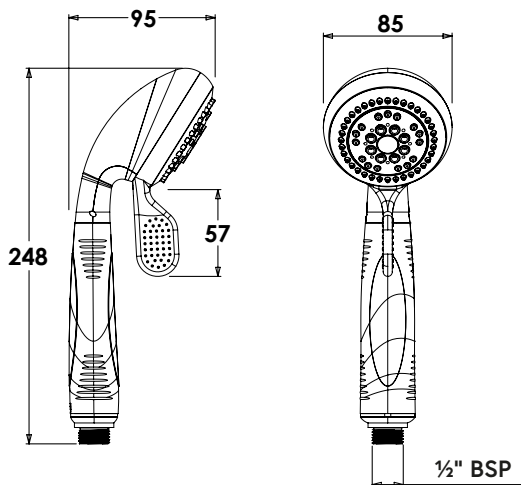

### FEATURES

85mm diameter head with rub clean nozzles.

Tactile rubber handle for easier gripping.

Large lever makes switching functions easier.

Universal 1/2" B.S.P. connection.

Supplied with an optional water saving device.\*

### CARE AND MAINTENANCE

Clean surfaces with a damp cloth and wipe dry using a soft cloth.

Do not use chemical or abrasive cleaners as these may damage the surface finish.

Dimensions: H248mm x W85mm x D95mm