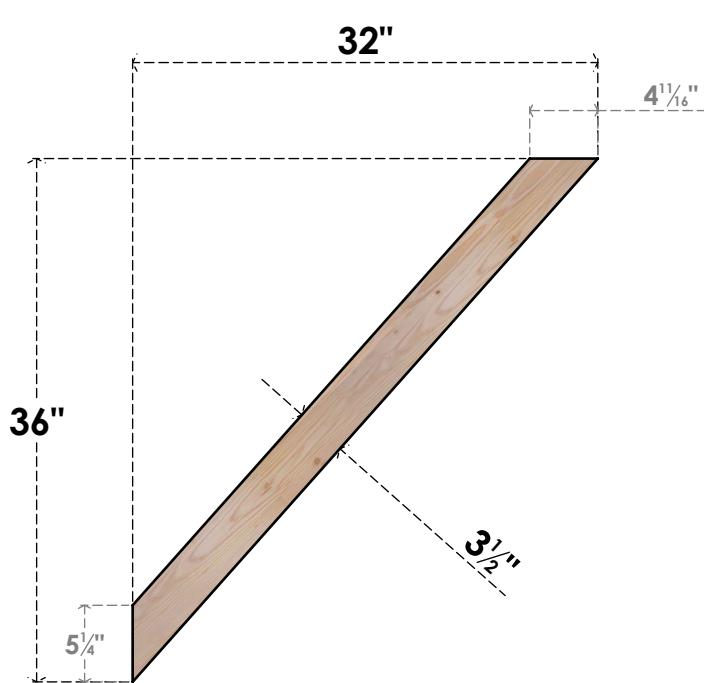

BRC04X32X36TRA00SDF

3 1/2"W X 32"D X 36"H TRADITIONAL SMOOTH BRACE, DOUGLAS FIR

SIDE

FRONT

EKENA MILLWORK
 2300 WEST MAIN ST.
 CLARKSVILLE, TX 75426
 TOLL FREE: 866-607-0453
 WWW.EKENAMILLWORK.COM

NOTES

1. INSTALLATION TO BE COMPLETED IN ACCORDANCE WITH MANUFACTURER'S SPECIFICATIONS.
2. DRAWING MAY NOT BE TO SCALE
3. THIS DRAWING IS INTENDED FOR DESIGN AND PLANNING PURPOSES ONLY.
4. ALL INFORMATION CONTAINED HEREIN WAS CURRENT AT THE TIME OF DEVELOPMENT BUT MUST BE REVIEWED AND APPROVED BY THE PRODUCT MANUFACTURER TO BE CONSIDERED ACCURATE.
5. PRODUCTS ARE NOT KILN DRIED. THIS ITEM IS UNIQUE AND WILL CONTAIN THE NATURAL VARIATIONS THAT THE WOOD SPECIES OFFERS. THIS MAY RESULT IN VARIATIONS UP TO 1/4"