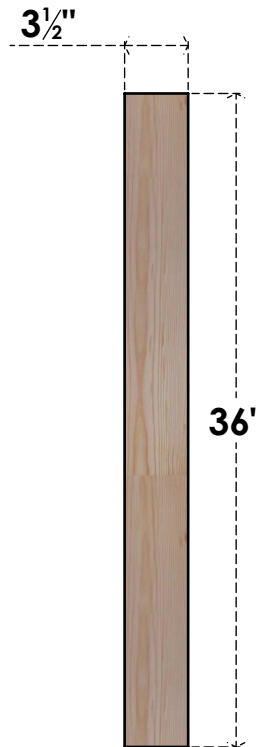

BRC04X32X36TRA00SDF

3 1/2"W X 32"D X 36"H TRADITIONAL SMOOTH BRACE, DOUGLAS FIR

SIDE

FRONT

EKENA MILLWORK
 2300 WEST MAIN ST.
 CLARKSVILLE, TX 75426
 TOLL FREE: 866-607-0453
 WWW.EKENAMILLWORK.COM

NOTES

1. INSTALLATION TO BE COMPLETED IN ACCORDANCE WITH MANUFACTURER'S SPECIFICATIONS.
2. DRAWING MAY NOT BE TO SCALE
3. THIS DRAWING IS INTENDED FOR DESIGN AND PLANNING PURPOSES ONLY.
4. ALL INFORMATION CONTAINED HEREIN WAS CURRENT AT THE TIME OF DEVELOPMENT BUT MUST BE REVIEWED AND APPROVED BY THE PRODUCT MANUFACTURER TO BE CONSIDERED ACCURATE.
5. PRODUCTS ARE NOT KILN DRIED. THIS ITEM IS UNIQUE AND WILL CONTAIN THE NATURAL VARIATIONS THAT THE WOOD SPECIES OFFERS. THIS MAY RESULT IN VARIATIONS UP TO 1/4"