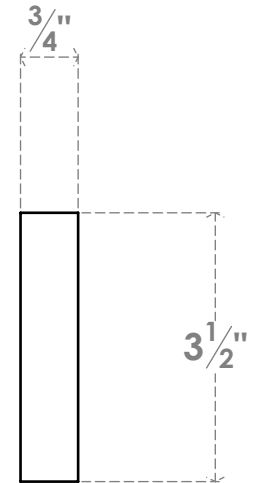

ITEM NUMBER: S4S1X4X96SWPV

3 1/2"W X 3/4"T X 96"L S4S BOARD, PVC

FRONT PROFILE

SIDE PROFILE

EKENA MILLWORK
2300 WEST MAIN ST.
CLARKSVILLE, TX 75426
TOLL FREE: 866-607-0453
WWW.EKENAMILLWORK.COM

NOTES

1. INSTALLATION TO BE COMPLETED IN ACCORDANCE WITH MANUFACTURER'S SPECIFICATIONS.
2. DRAWING MAY NOT BE TO SCALE
3. THIS DRAWING IS INTENDED FOR DESIGN AND PLANNING PURPOSES ONLY.
4. ALL INFORMATION CONTAINED HEREIN WAS CURRENT AT THE TIME OF DEVELOPMENT BUT MUST BE REVIEWED AND APPROVED BY THE PRODUCT MANUFACTURER TO BE CONSIDERED ACCURATE.