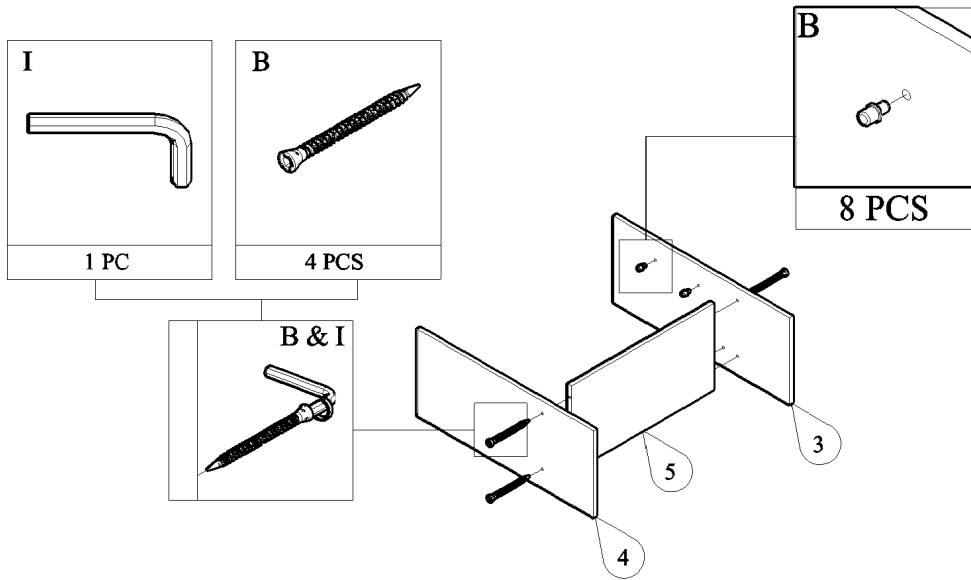

PANEL POSITION

	ACCESSORIES	QUANTITY
A	 CPWOOD SCREW M6 x 50MM	12 PCS
B	 IRON SHELF SUPPORT	8 PCS
C	 POWER PIN	22 PCS
D	 BROWN MAGNET STEEL PLATE SCREW M3 x 12MM	1 PC 2 PCS 2 PCS
E	 DOOR HOLDER (BLACK) SCREW M3 x 12MM	4 PCS 8 PCS
F	 PVC SQUARE KNOB (BLACK) SCREW M4 x 25MM	2 PCS 2 PCS
G	 PVC LEG (BLACK) SCREW M3.5 x 16MM	4 PCS 16 PCS
H	 PVC "H" RAIL	1 PC
I	 ALLEN KEY	1 PC
J	 NYLON CABLE	1 PC
K	 WALL PLUG	1 PC
L	 SCREW M4x28MM	1 PC
M	 WOSE	2 PCS
N	 SCREW M3.5x16MM	1 PC

## STEP 1