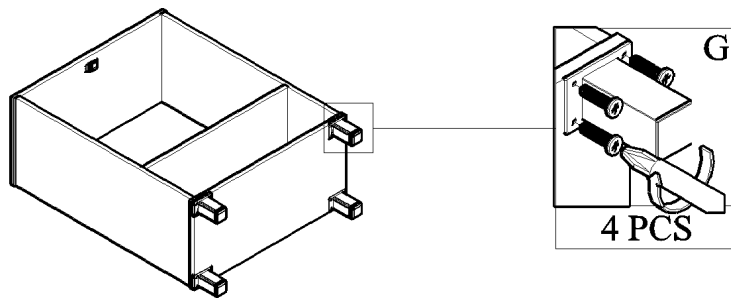

START ASSEMBLY

STEP 1

STEP 2

STEP 3

STEP 4