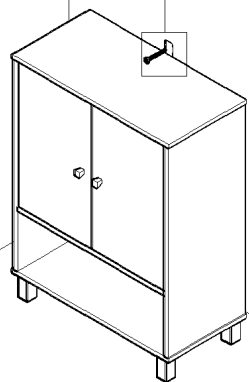

PANEL POSITION

	ACCESSORIES	QUANTITY
A	 CPWOOD SCREW M6 x 50MM	12 PCS
B	 IRON SHELF SUPPORT	8 PCS
C	 POWER PIN	22 PCS
D	 BROWN MAGNET STEEL PLATE SCREW M3 x 12MM	1 PC 2 PCS 2 PCS
E	 DOOR HOLDER (BLACK) SCREW M3 x 12MM	4 PCS 8 PCS
F	 PVC SQUARE KNOB (BLACK) SCREW M4 x 25MM	2 PCS 2 PCS
G	 PVC LEG (BLACK) SCREW M3.5 x 16MM	4 PCS 16 PCS
H	 PVC "H" RAIL	1 PC
I	 ALLEN KEY	1 PC
J	 NYLON CABLE	1 PC
K	 WALL PLUG	1 PC
L	 SCREW M4x28MM	1 PC
M	 WOSE	2 PCS
N	 SCREW M3.5x16MM	1 PC

## STEP 4

STEP 5

STEP 6

STEP 7

STEP 8

STEP 9

COMPLETED