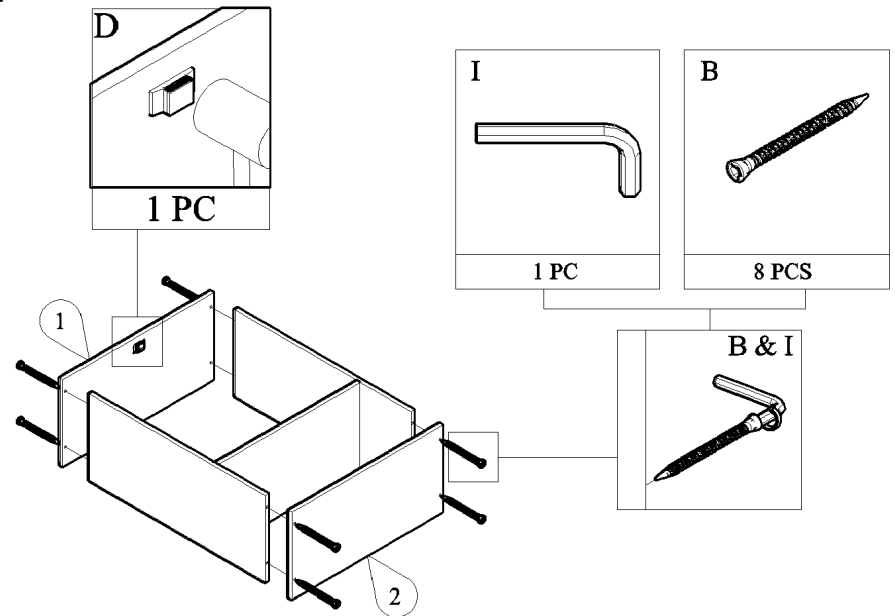

START ASSEMBLY

STEP 1

STEP 2

STEP 3

STEP 4