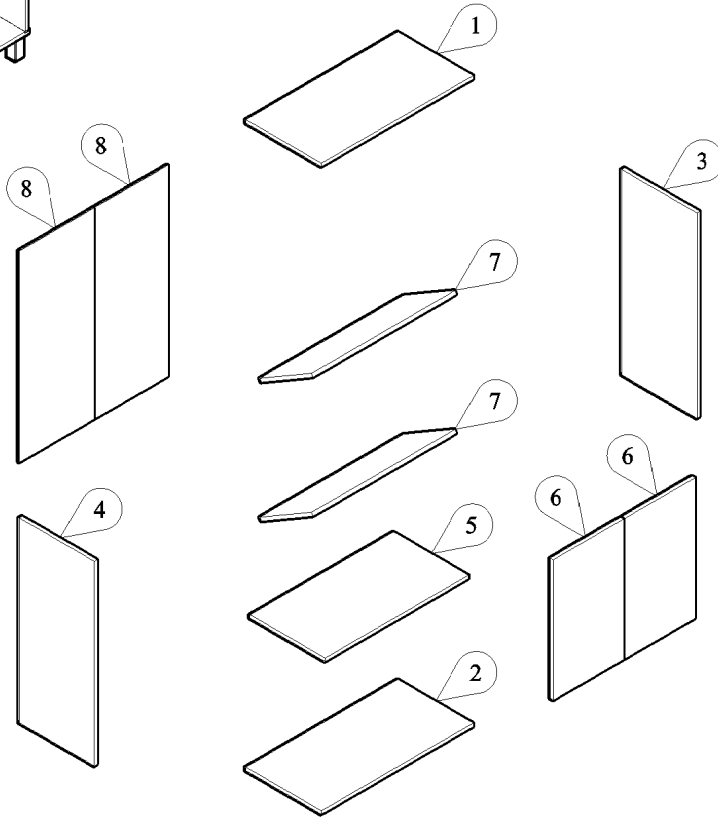

PANEL POSITION

	ACCESSORIES	QUANTITY
A	 CPWOOD SCREW M6 x 50MM	12 PCS
B	 IRON SHELF SUPPORT	8 PCS
C	 POWER PIN	22 PCS
D	 BROWN MAGNET STEEL PLATE SCREW M3 x 12MM	1 PC 2 PCS 2 PCS
E	 DOOR HOLDER (BLACK) SCREW M3 x 12MM	4 PCS 8 PCS
F	 PVC SQUARE KNOB (BLACK) SCREW M4 x 25MM	2 PCS 2 PCS
G	 PVC LEG (BLACK) SCREW M3.5 x 16MM	4 PCS 16 PCS
H	 PVC "H" RAIL	1 PC
I	 ALLEN KEY	1 PC
J	 NYLON CABLE	1 PC
K	 WALL PLUG	1 PC
L	 SCREW M4x28MM	1 PC
M	 WOSE	2 PCS
N	 SCREW M3.5x16MM	1 PC

## STEP 1