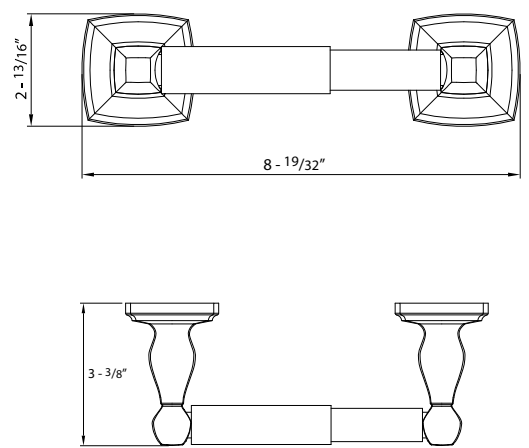

Paper Holder