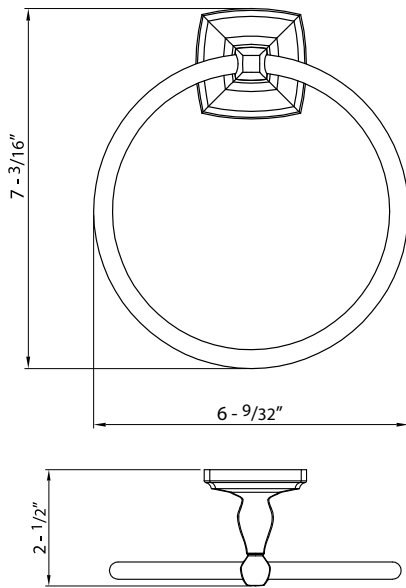

# 800 SERIES BATHROOM ACCESSORIES

Towel Ring

Euro Paper Holder

Paper Holder

Towel Bar Set

Single Robe Hook

DESCRIPTION	MODEL #	WT/ LB	CTN QTY	FINISH			
				US26 Polished Chrome	US15 Satin Nickel	US12P Tuscany Bronze	
Paper Holder (Metal Roller)	000	48 Lbs	50 Pcs	Item No.	588006	588008	588002
Euro Paper Holder	010	40 Lbs	50 Pcs	Item No.	588106	588108	588102
Towel Ring	050	37 Lbs	50 Pcs	Item No.	588506	588508	588502
Single Robe Hook	060	20 Lbs	50 Pcs	Item No.	588606	588608	588602
18" Towel Bar Set	118	59 Lbs	50 Pcs	Item No.	588186K	588188K	588182K
24" Towel Bar Set	124	64 Lbs	50 Pcs	Item No.	588246K	588248K	588242K
Towel Bar Post Only	200	42 Lbs	50 Pcs	Item No.	588206	588208	588202
3/4" Diameter 18" Towel Bar Only	4018	18 Lbs	50 Pcs	Item No.	540186	540188	540182
3/4" Diameter 24" Towel Bar Only	4024	22 Lbs	50 Pcs	Item No.	540246	540248	540242

Bulk Packaged..

**DELANEY**

Copyright © DELANEY HARDWARE. All rights reserved.

**SPECIFICATION DRAWINGS**

Towel Ring

Euro Paper Holder

Paper Holder

Towel Bar Set