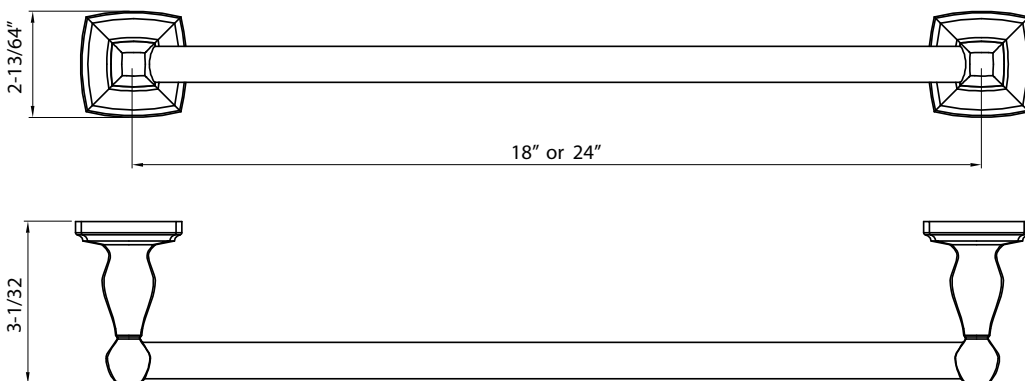

# 800 SERIES BATHROOM ACCESSORIES

Towel Ring

Euro Paper Holder

Paper Holder

Towel Bar Set

Single Robe Hook

DESCRIPTION	MODEL #	WT/ LB	CTN QTY	FINISH			
				US26 Polished Chrome	US15 Satin Nickel	US12P Tuscany Bronze	
Paper Holder (Metal Roller)	000	48 Lbs	50 Pcs	Item No.	588006	588008	588002
Euro Paper Holder	010	40 Lbs	50 Pcs	Item No.	588106	588108	588102
Towel Ring	050	37 Lbs	50 Pcs	Item No.	588506	588508	588502
Single Robe Hook	060	20 Lbs	50 Pcs	Item No.	588606	588608	588602
18" Towel Bar Set	118	59 Lbs	50 Pcs	Item No.	588186K	588188K	588182K
24" Towel Bar Set	124	64 Lbs	50 Pcs	Item No.	588246K	588248K	588242K
Towel Bar Post Only	200	42 Lbs	50 Pcs	Item No.	588206	588208	588202
3/4" Diameter 18" Towel Bar Only	4018	18 Lbs	50 Pcs	Item No.	540186	540188	540182
3/4" Diameter 24" Towel Bar Only	4024	22 Lbs	50 Pcs	Item No.	540246	540248	540242

Bulk Packaged..

**DELANEY**

Copyright © DELANEY HARDWARE. All rights reserved.

**SPECIFICATION DRAWINGS**

Towel Ring

Euro Paper Holder

Paper Holder

Towel Bar Set