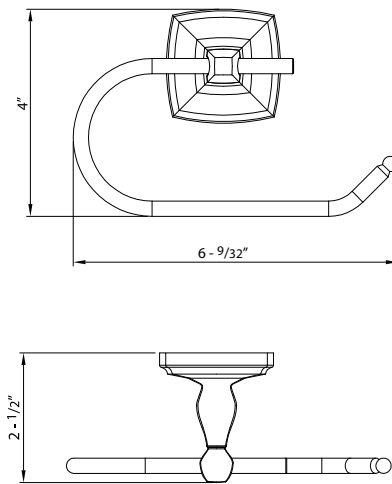

# 800 SERIES BATHROOM ACCESSORIES

Towel Ring

Euro Paper Holder

Paper Holder

Towel Bar Set

Single Robe Hook

DESCRIPTION	MODEL #	WT/ LB	CTN QTY	FINISH			
				US26 Polished Chrome	US15 Satin Nickel	US12P Tuscany Bronze	
Paper Holder (Metal Roller)	000	48 Lbs	50 Pcs	Item No.	588006	588008	588002
Euro Paper Holder	010	40 Lbs	50 Pcs	Item No.	588106	588108	588102
Towel Ring	050	37 Lbs	50 Pcs	Item No.	588506	588508	588502
Single Robe Hook	060	20 Lbs	50 Pcs	Item No.	588606	588608	588602
18" Towel Bar Set	118	59 Lbs	50 Pcs	Item No.	588186K	588188K	588182K
24" Towel Bar Set	124	64 Lbs	50 Pcs	Item No.	588246K	588248K	588242K
Towel Bar Post Only	200	42 Lbs	50 Pcs	Item No.	588206	588208	588202
3/4" Diameter 18" Towel Bar Only	4018	18 Lbs	50 Pcs	Item No.	540186	540188	540182
3/4" Diameter 24" Towel Bar Only	4024	22 Lbs	50 Pcs	Item No.	540246	540248	540242

Bulk Packaged..

**DELANEY**

Copyright © DELANEY HARDWARE. All rights reserved.

**SPECIFICATION DRAWINGS**

Towel Ring

Euro Paper Holder

Paper Holder

Towel Bar Set