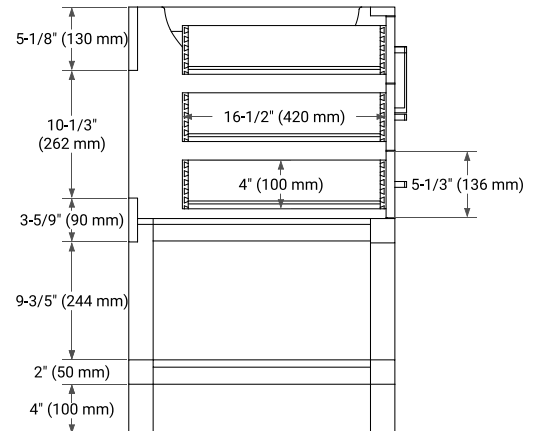

42" SINGLE SINK BASE CABINET

BASE CABINET DIMENSIONS

42" W x 21.5" D x 34.5" H

FEATURES

- Solid wood frame & plywood panels
- Dovetail drawers and joints
- Soft closing doors & drawers

HARDWARE FINISHES*

Brushed Nickel Satin Brass Matte Black Polished Chrome

43" SINGLE RECTANGLE SINK COUNTERTOP WITH 1.5 IN. THICKNESS

OVERALL DIMENSIONS

43" W x 22" D x 1.5" H

COUNTERTOP OPTIONS

Carrara Marble

White Quartz

FEATURES

- Solid countertop with mitered edges & seams
- Undermount white rectangular sink
- Pre-drilled for 8" widespread faucet

INCLUDED

- Countertop
- Matching Backsplash
- Rectangle Sink

COUNTERTOP PLAN VIEW

EDGE SIDE VIEW

THREE DIMENSIONAL COUNTERTOP VIEW