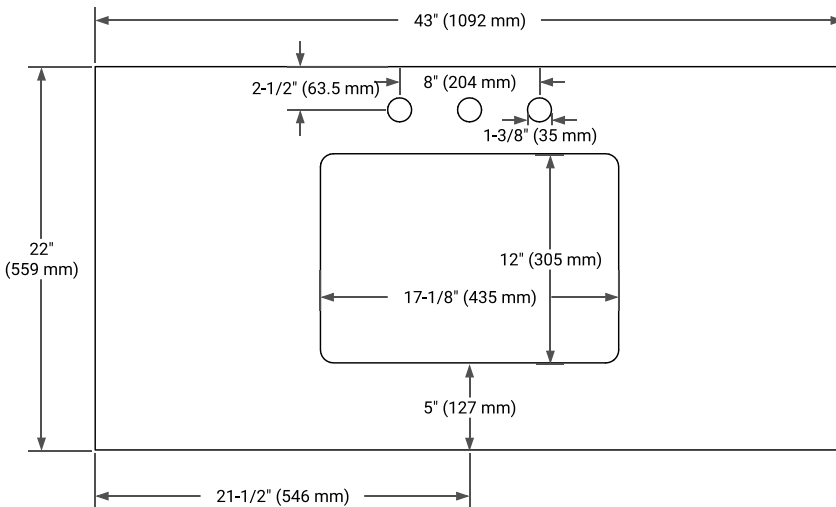

43" SINGLE RECTANGLE SINK COUNTERTOP WITH 1.5 IN. THICKNESS

OVERALL DIMENSIONS

43" W x 22" D x 1.5" H

COUNTERTOP OPTIONS

Carrara Marble

White Quartz

FEATURES

- Solid countertop with mitered edges & seams
- Undermount white rectangular sink
- Pre-drilled for 8" widespread faucet

INCLUDED

- Countertop
- Matching Backsplash
- Rectangle Sink

COUNTERTOP PLAN VIEW

EDGE SIDE VIEW

THREE DIMENSIONAL COUNTERTOP VIEW