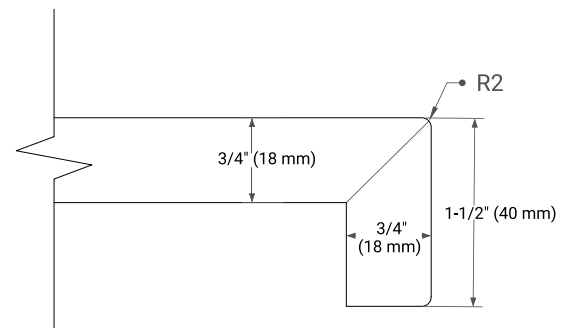

43" SINGLE RECTANGLE SINK COUNTERTOP WITH 1.5 IN. THICKNESS

OVERALL DIMENSIONS

43" W x 22" D x 1.5" H

COUNTERTOP OPTIONS

Carrara Marble

White Quartz

FEATURES

- Solid countertop with mitered edges & seams
- Undermount white rectangular sink
- Pre-drilled for 8" widespread faucet

INCLUDED

- Countertop
- Matching Backsplash
- Rectangle Sink

COUNTERTOP PLAN VIEW

EDGE SIDE VIEW

THREE DIMENSIONAL COUNTERTOP VIEW