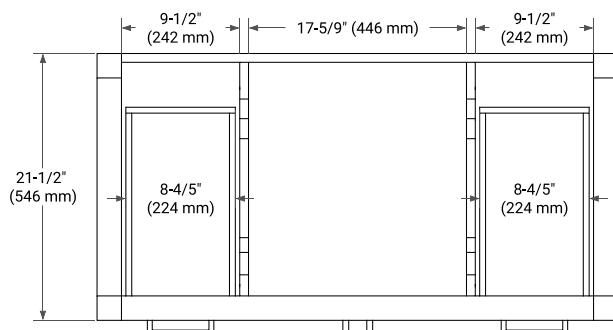

42" SINGLE SINK BASE CABINET

BASE CABINET DIMENSIONS

42" W x 21.5" D x 34.5" H

FEATURES

- Solid wood frame & plywood panels
- Dovetail drawers and joints
- Soft closing doors & drawers

HARDWARE FINISHES*

Brushed Nickel Satin Brass Matte Black Polished Chrome

43" SINGLE RECTANGLE SINK COUNTERTOP WITH 1.5 IN. THICKNESS

OVERALL DIMENSIONS

43" W x 22" D x 1.5" H

COUNTERTOP OPTIONS

Carrara Marble

White Quartz

FEATURES

- Solid countertop with mitered edges & seams
- Undermount white rectangular sink
- Pre-drilled for 8" widespread faucet

INCLUDED

- Countertop
- Matching Backsplash
- Rectangle Sink

COUNTERTOP PLAN VIEW

EDGE SIDE VIEW

THREE DIMENSIONAL COUNTERTOP VIEW