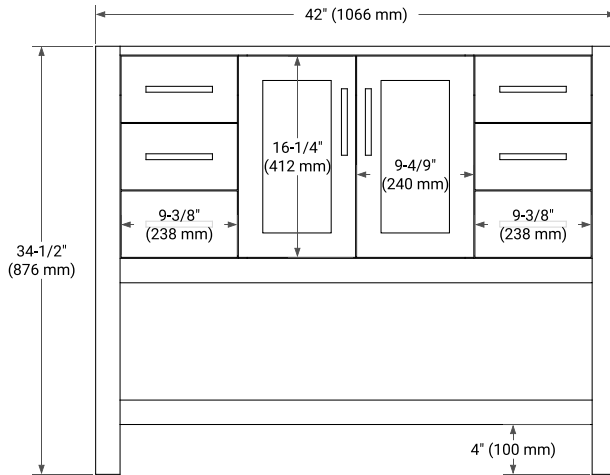

42" SINGLE SINK BASE CABINET

BASE CABINET DIMENSIONS

42" W x 21.5" D x 34.5" H

FEATURES

- Solid wood frame & plywood panels
- Dovetail drawers and joints
- Soft closing doors & drawers

HARDWARE FINISHES*

Brushed Nickel   Satin Brass   Matte Black   Polished Chrome

*Hardware comes preinstalled with the illustrated option. Other finishes are available on our online store if you prefer a different one.

AVAILABLE COLORS

White   Grey   Midnight Blue

FRONT VIEW

SIDE VIEW

PLAN VIEW