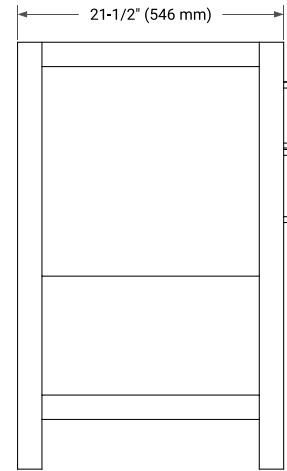

42" SINGLE SINK BASE CABINET

BASE CABINET DIMENSIONS

42" W x 21.5" D x 34.5" H

FEATURES

- Solid wood frame & plywood panels
- Dovetail drawers and joints
- Soft closing doors & drawers

HARDWARE FINISHES*

Brushed Nickel   Satin Brass   Matte Black   Polished Chrome

*Hardware comes preinstalled with the illustrated option. Other finishes are available on our online store if you prefer a different one.

AVAILABLE COLORS

White   Grey   Midnight Blue

FRONT VIEW

SIDE VIEW

PLAN VIEW