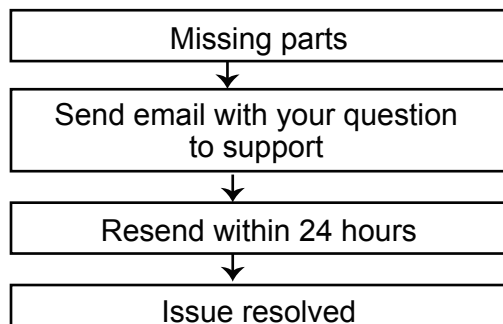

We control manufacturing and distribution ourselves, ensure the quality.