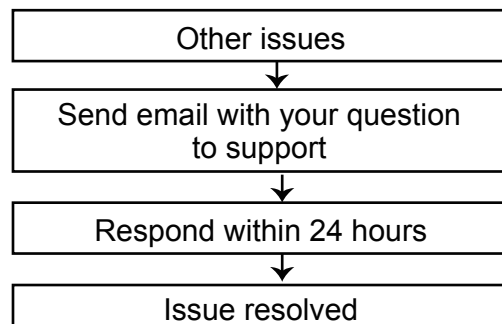

We control manufacturing and distribution ourselves, ensure the quality.