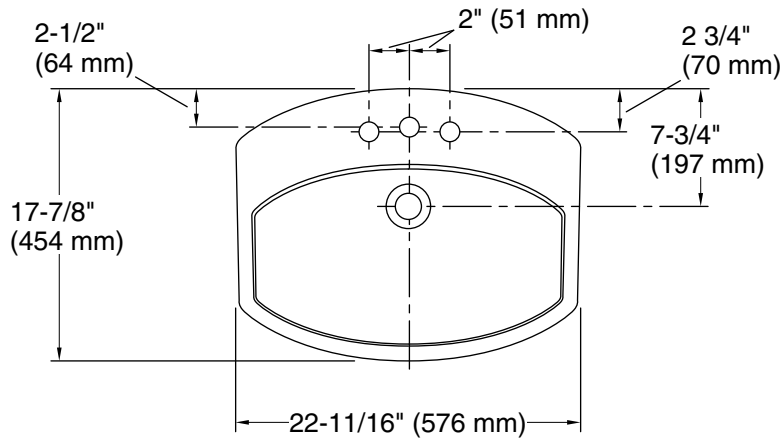

Recommended ADA Installation