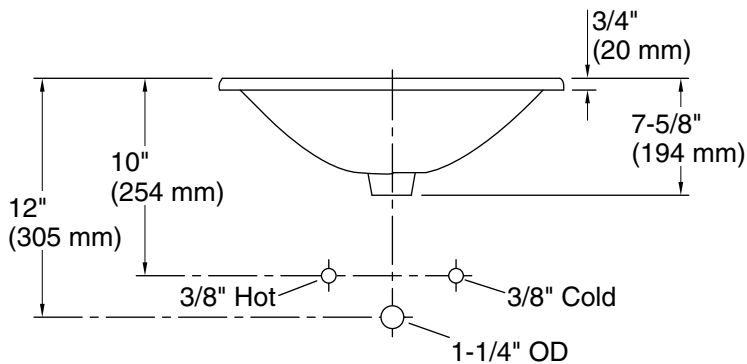

Technical Information

All product dimensions are nominal.

Bowl configuration:	Single
Installation:	Drop-in
Bowl area (Only):	Length: 20-3/8" (518 mm) Width: 11-1/2" (292 mm) Water depth: 3-5/8" (92 mm)
Number of deck holes:	3
Faucet hole spacing:	4" (102 mm)
Faucet hole(s):	1-1/4" (32 mm)
Drain hole:	1-3/4" (44 mm)
Template:	1017302-7, required, included

Notes

Install this product according to the installation instructions.

NOTICE: Countertop manufacturer or cutter must use the cut-out template provided with the product, or a current one provided by Kohler Co. (call 1-800-4KOHLER). Kohler Co. is not responsible for cutout errors when the incorrect cut-out template is used.

ADA, OBC, CSA B651 compliant when installed to the specific requirements of these regulations.