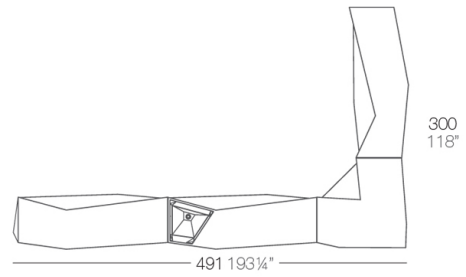

## Description

Made of polyethylene resin by rotational moulding. 100% Recyclable. Item suitable for indoor and outdoor use. Available in different finishes.

Weight: 69.09 Kg

# Combinations

2 X 54113  
1 X 54114  
3 X 54112  
1 X 54111

1 X 54113  
1 X 54114  
1 X 54112  
1 X 54111

4 X 54113  
2 X 54114  
4 X 54112