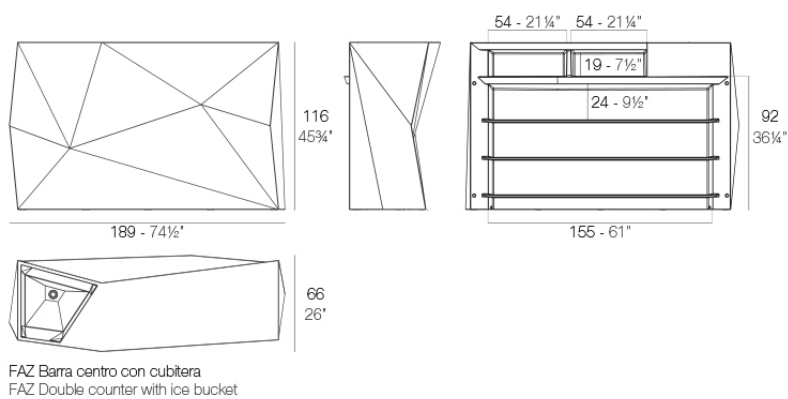

## Description

Made of polyethylene resin by rotational moulding. 100% Recyclable. Item suitable for indoor and outdoor use. Available in different finishes.

Weight: 69.09 Kg