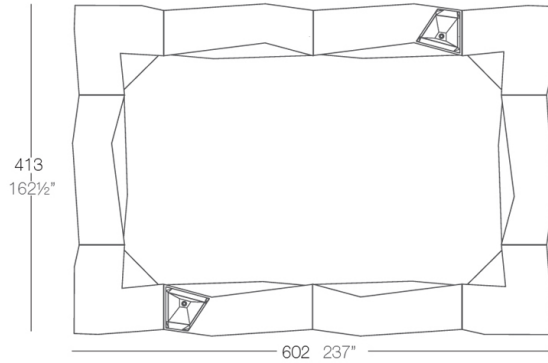

## Description

Made of polyethylene resin by rotational moulding. 100% Recyclable. Item suitable for indoor and outdoor use. Available in different finishes.

Weight: 69.09 Kg

# Combinations

2 X 54113  
1 X 54114  
3 X 54112  
1 X 54111

1 X 54113  
1 X 54114  
1 X 54112  
1 X 54111

4 X 54113  
2 X 54114  
4 X 54112