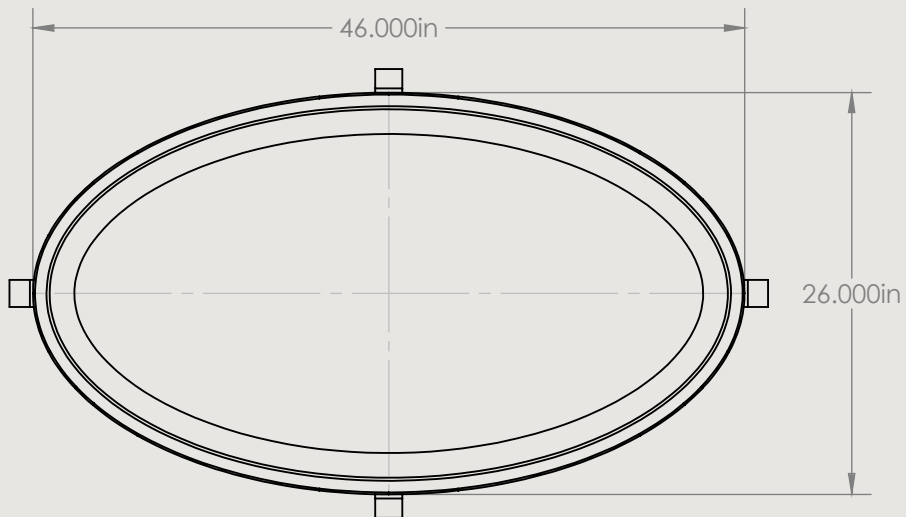

Kindred Heirloom Collection
Aux Arc Coffee Table In White Oak
Dimensions: 49"L x 29"W x 16"H

Flat Pack Parts Manifest
1) Table Top
2) Long Axis Legs
3) Short Axis Legs
4) Bolts (5)

Drawn By
Martin Eduard Goebel
Saint Louis, USA
1/12/2023

LONG SIDE VIEW

SHORT SIDE VIEW

TOP VIEW

HEIRLOOM COLLECTION

Kindred Heirloom Collection
Aux Arc Coffee Table In White Oak
Dimensions: 49"L x 29"W x 16"H

ASSEMBLY INSTRUCTIONS

Inventory of Parts

- a. Table top
- b. Long Axis Legs
- c. Short Axis Legs
- d. Bolts (5)

1) Place table top upside down on the floor.

2) Assemble the Long and Short axis legs into a "+" sign.

3) Place the assembled legs onto the bottom of the table top and screw the bolts through the legs into the table top.