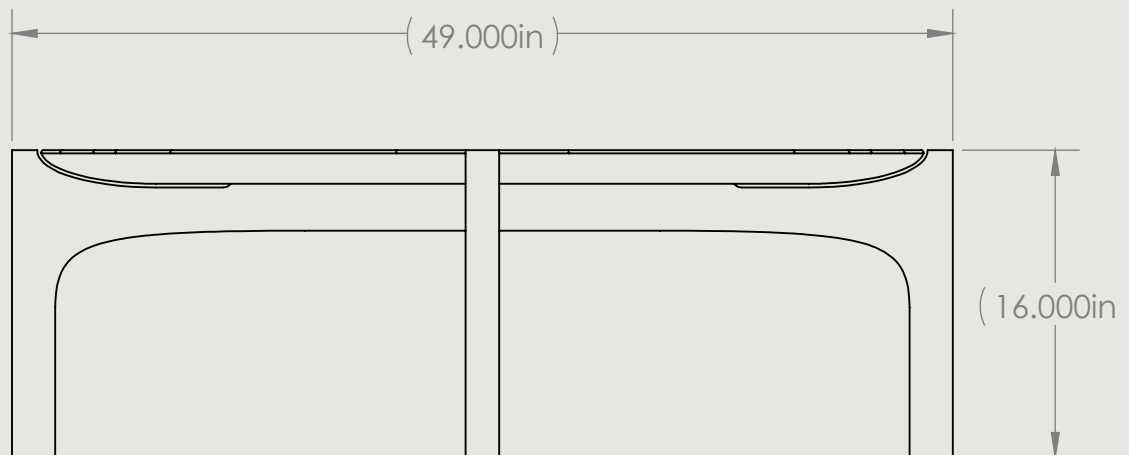

Kindred Heirloom Collection
Aux Arc Coffee Table In White Oak
Dimensions: 49"L x 29"W x 16"H

Flat Pack Parts Manifest
1) Table Top
2) Long Axis Legs
3) Short Axis Legs
4) Bolts (5)

Drawn By
Martin Eduard Goebel
Saint Louis, USA
1/12/2023

LONG SIDE VIEW

SHORT SIDE VIEW

TOP VIEW

HEIRLOOM COLLECTION

Kindred Heirloom Collection
Aux Arc Coffee Table In White Oak
Dimensions: 49"L x 29"W x 16"H

ASSEMBLY INSTRUCTIONS

Inventory of Parts

- a. Table top
- b. Long Axis Legs
- c. Short Axis Legs
- d. Bolts (5)

1) Place table top upside down on the floor.

2) Assemble the Long and Short axis legs into a "+" sign.

3) Place the assembled legs onto the bottom of the table top and screw the bolts through the legs into the table top.