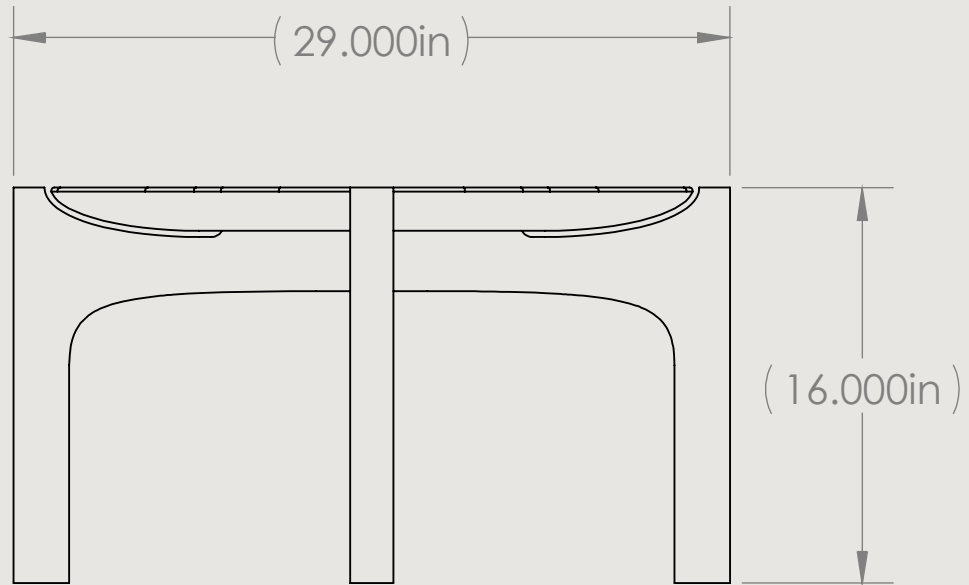

Kindred Heirloom Collection
Aux Arc Coffee Table In White Oak
Dimensions: 49"L x 29"W x 16"H

Flat Pack Parts Manifest
1) Table Top
2) Long Axis Legs
3) Short Axis Legs
4) Bolts (5)

Drawn By
Martin Eduard Goebel
Saint Louis, USA
1/12/2023

LONG SIDE VIEW

SHORT SIDE VIEW

TOP VIEW

HEIRLOOM COLLECTION

Kindred Heirloom Collection
Aux Arc Coffee Table In White Oak
Dimensions: 49"L x 29"W x 16"H

ASSEMBLY INSTRUCTIONS

Inventory of Parts

- a. Table top
- b. Long Axis Legs
- c. Short Axis Legs
- d. Bolts (5)

1) Place table top upside down on the floor.

2) Assemble the Long and Short axis legs into a "+" sign.

3) Place the assembled legs onto the bottom of the table top and screw the bolts through the legs into the table top.